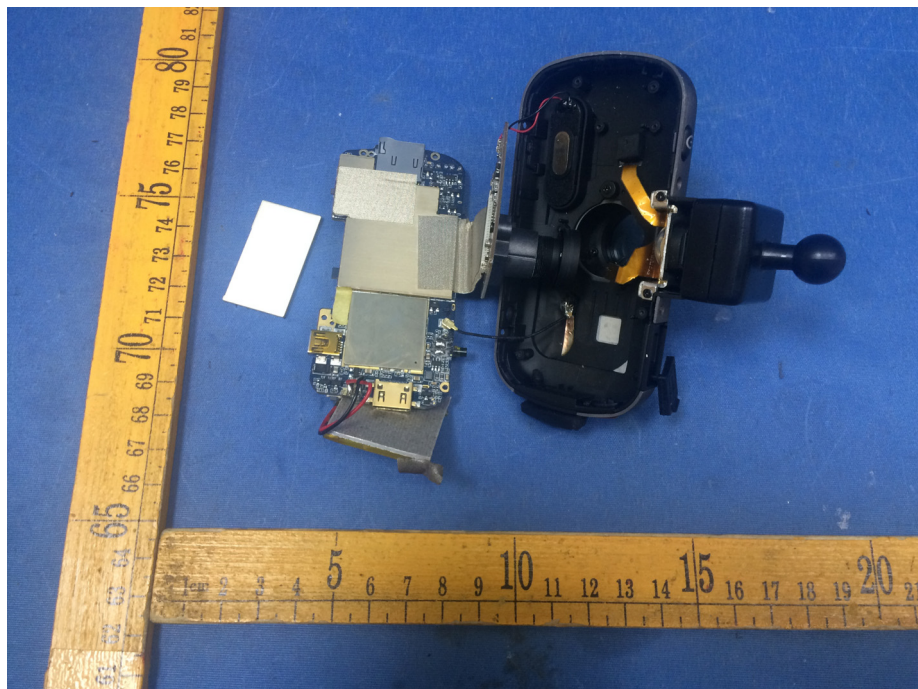

Reference No.: WTS18S05112830-3W

Model NBDVR612GW Internal Photos

Reference No.: WTS18S05112830-3W

Reference No.: WTS18S05112830-3W

Reference No.: WTS18S05112830-3W

Reference No.: WTS18S05112830-3W

Reference No.: WTS18S05112830-3W