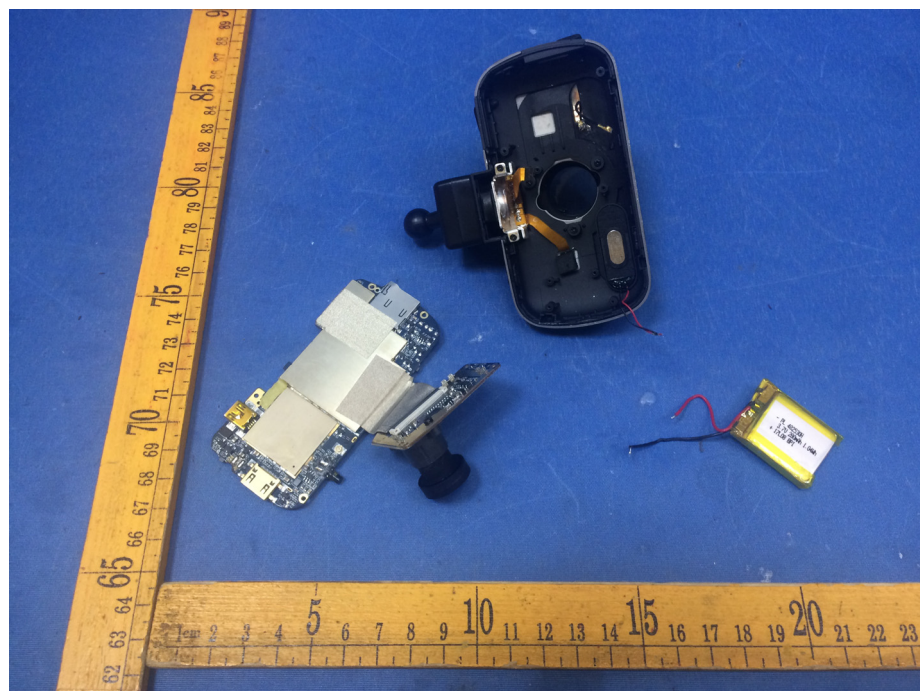

Reference No.: WTS18S05112830-3W

Model NBDVR612GW Internal Photos

Reference No.: WTS18S05112830-3W

Reference No.: WTS18S05112830-3W

Reference No.: WTS18S05112830-3W

Reference No.: WTS18S05112830-3W

Reference No.: WTS18S05112830-3W