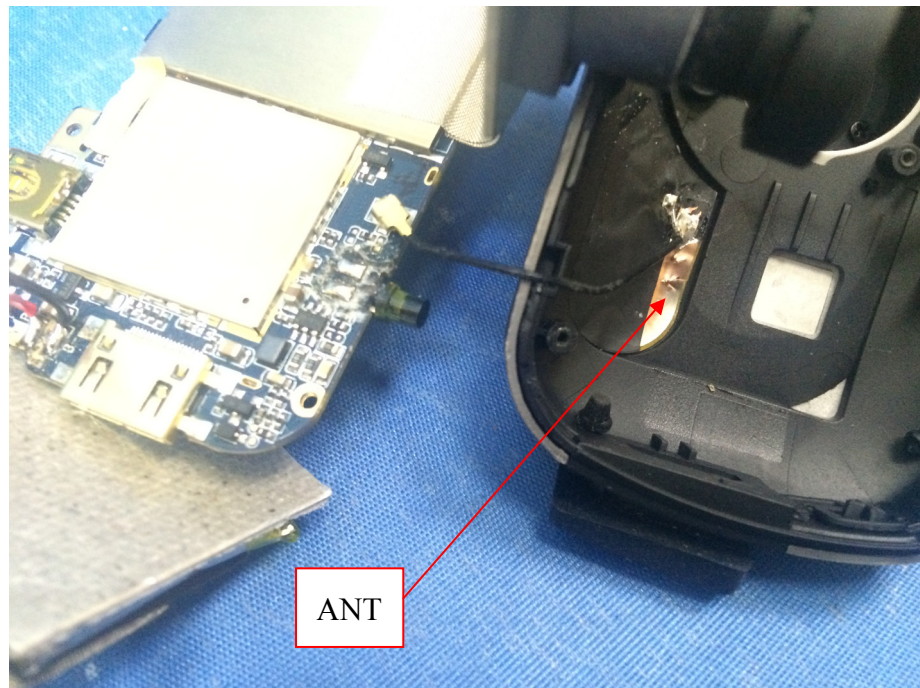

Reference No.: WTS18S05112830-3W

Model NBDVR612GW Internal Photos

Reference No.: WTS18S05112830-3W

Reference No.: WTS18S05112830-3W

Reference No.: WTS18S05112830-3W

Reference No.: WTS18S05112830-3W

Reference No.: WTS18S05112830-3W