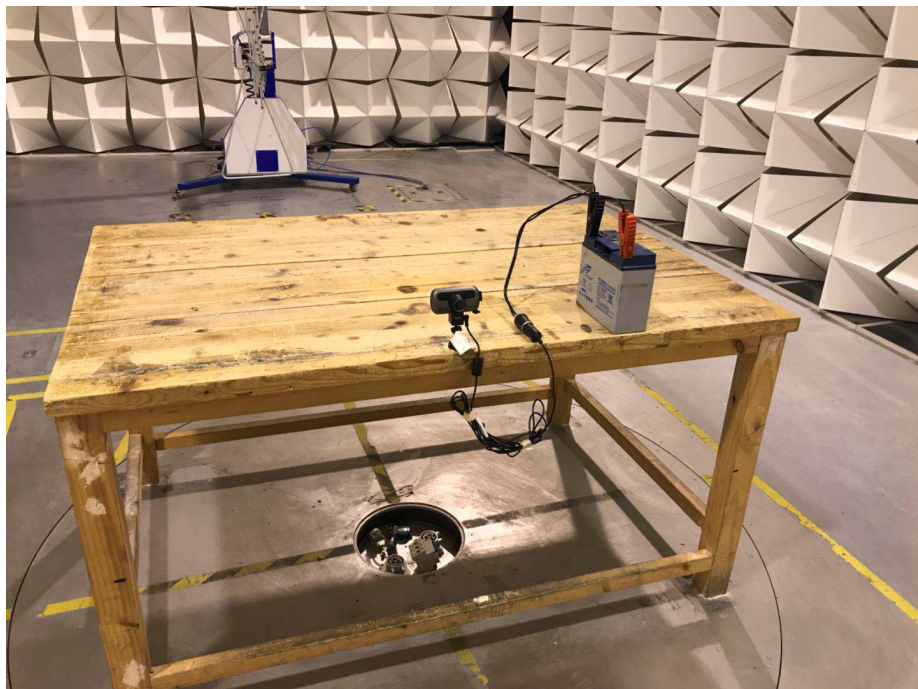

Photographs – Model NBDVR612GW Test Setup Photos Radiated Spurious Emissions

Test frequency 9 kHz to 30 MHz

Test frequency from 30 MHz to 1 GHz

Reference No.: WTS18S05112830-3W

Test frequency Above 1 GHz

Conducted Emission