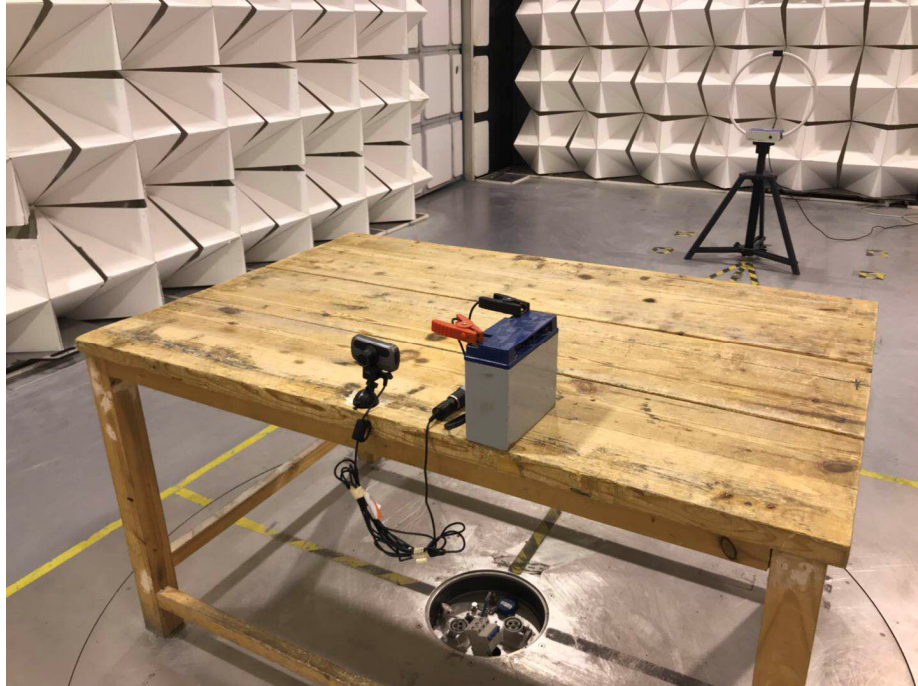

Photographs – Model NBDVR612GW Test Setup Photos Radiated Spurious Emissions

Test frequency 9 kHz to 30 MHz

Test frequency from 30 MHz to 1 GHz

Reference No.: WTS18S05112830-3W

Test frequency Above 1 GHz

Conducted Emission