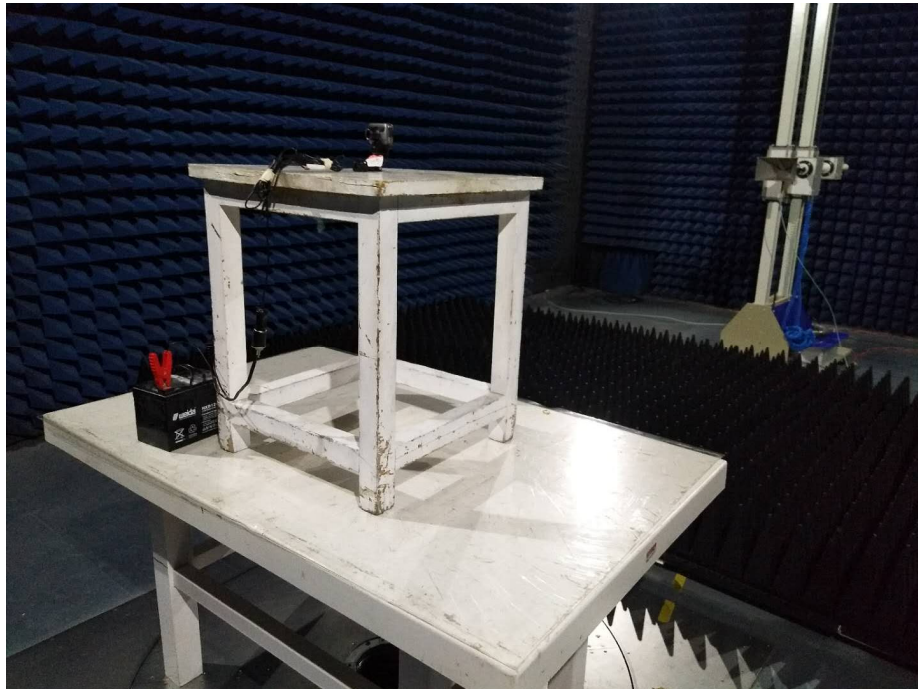

Photographs – Model NBDVR612GW Test Setup Photos Radiated Spurious Emissions

Test frequency 9 kHz to 30 MHz

Test frequency from 30 MHz to 1 GHz

Reference No.: WTS18S05112830-3W

Test frequency Above 1 GHz

Conducted Emission