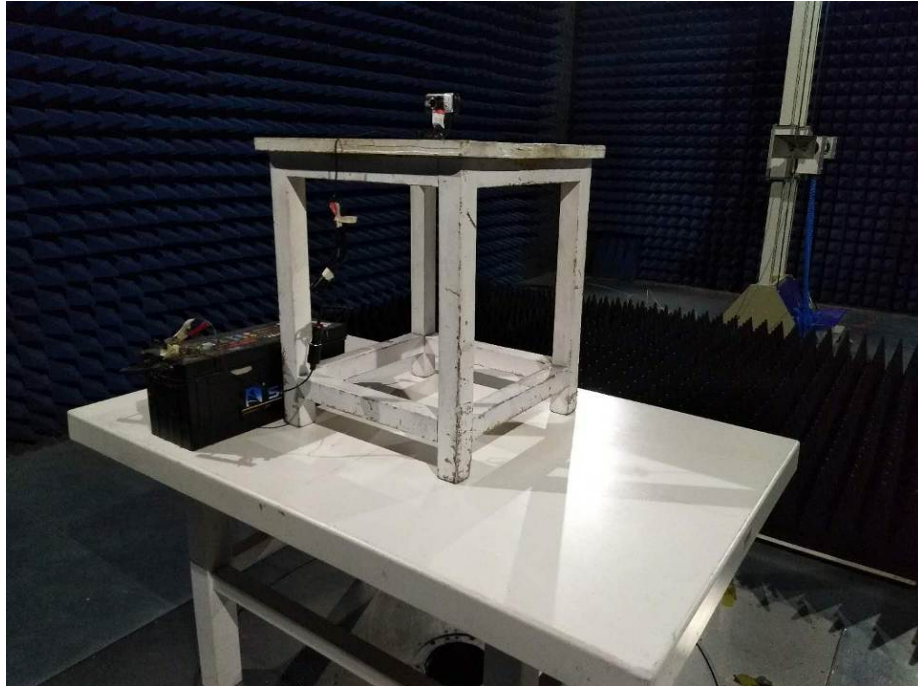

## Photographs – Model NBDVR512GW Test Setup Photos Radiated Spurious Emissions

Test frequency 9 kHz to 30 MHz

Test frequency from 30 MHz to 1 GHz

Test frequency Above 1 GHz

**Conducted Emission**