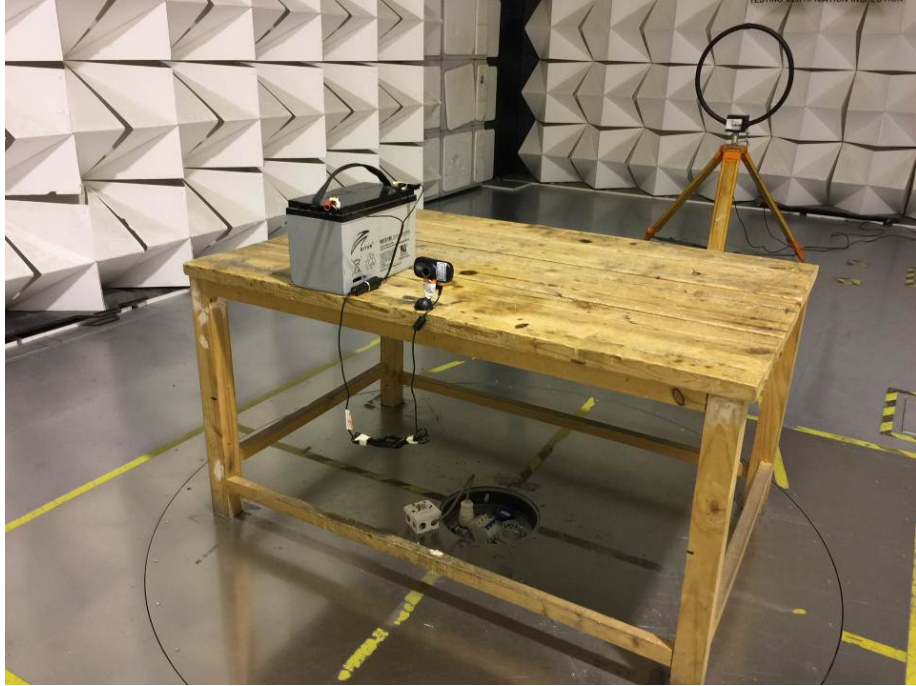

## Photographs – Model NBDVR512GW Test Setup Photos Radiated Spurious Emissions

Test frequency 9 kHz to 30 MHz

Test frequency from 30 MHz to 1 GHz

Test frequency Above 1 GHz

**Conducted Emission**