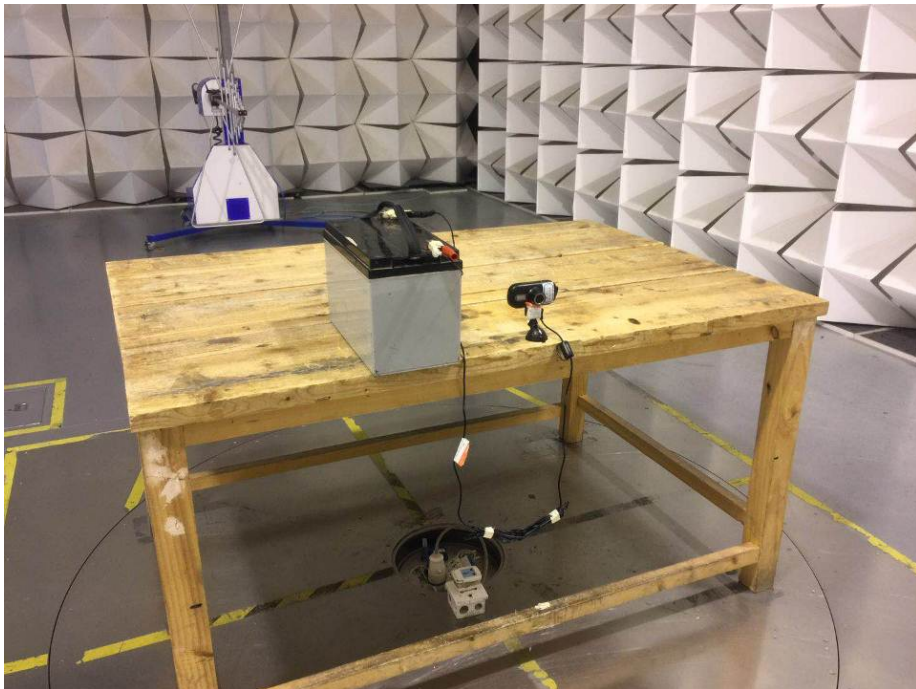

## Photographs – Model NBDVR512GW Test Setup Photos Radiated Spurious Emissions

Test frequency 9 kHz to 30 MHz

Test frequency from 30 MHz to 1 GHz

Test frequency Above 1 GHz

**Conducted Emission**