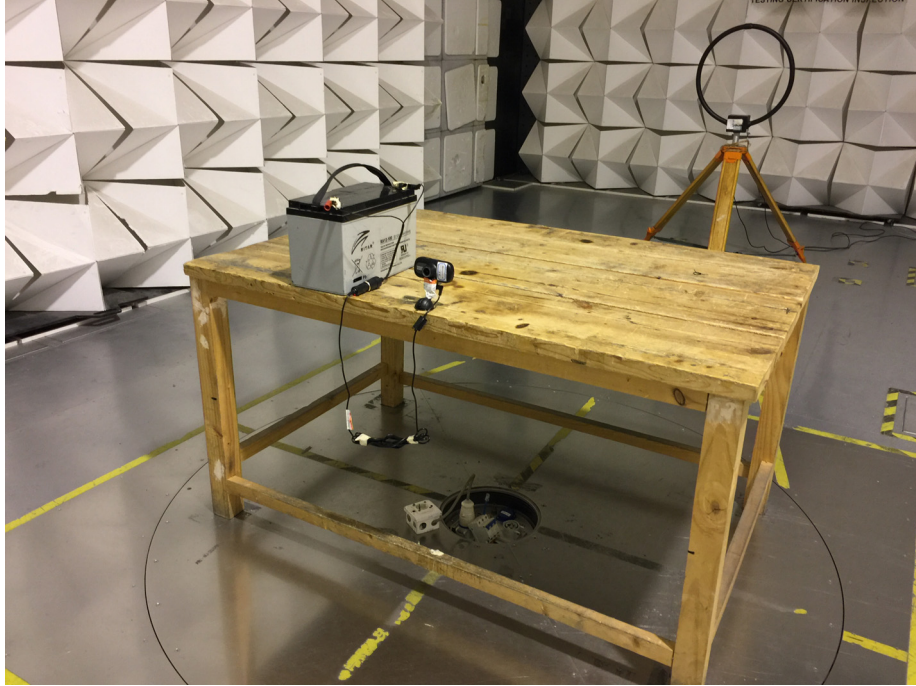

Photographs – Model NBDVR412GW Test Setup Photos Radiated Spurious Emissions

Test frequency 9 kHz to 30 MHz

Test frequency from 30 MHz to 1 GHz

Test frequency Above 1 GHz

Conducted Emission