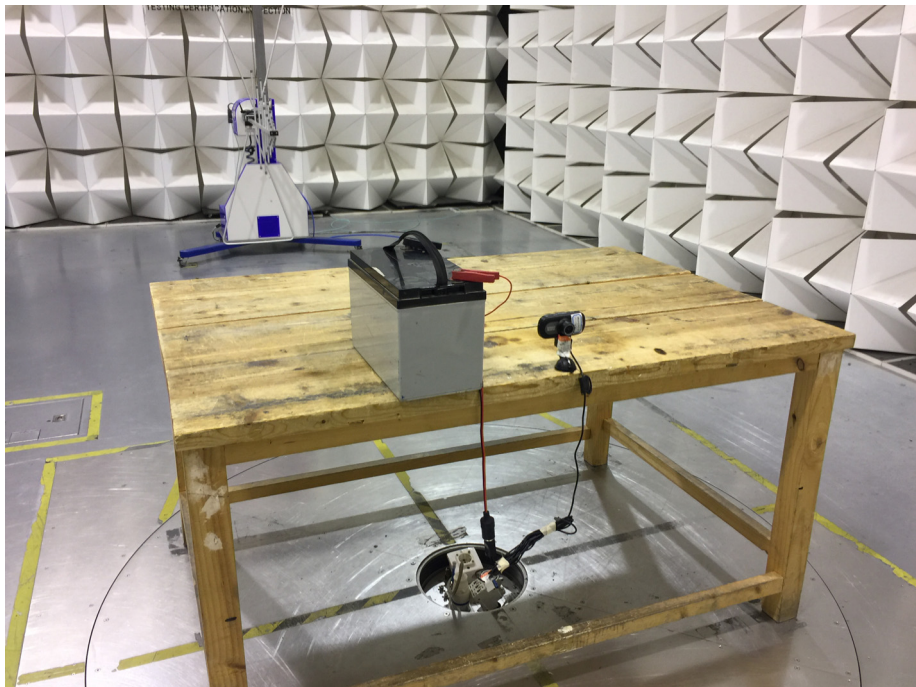

Photographs – Model NBDVR412GW Test Setup Photos Radiated Spurious Emissions

Test frequency 9 kHz to 30 MHz

Test frequency from 30 MHz to 1 GHz

Test frequency Above 1 GHz

Conducted Emission