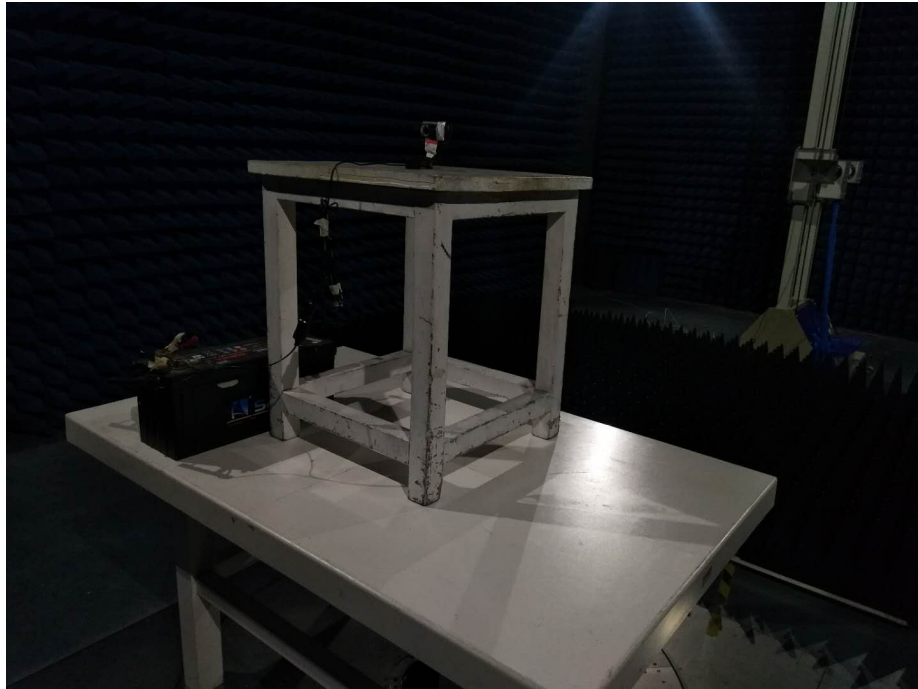

Photographs – Model NBDVR412GW Test Setup Photos Radiated Spurious Emissions

Test frequency 9 kHz to 30 MHz

Test frequency from 30 MHz to 1 GHz

Test frequency Above 1 GHz

Conducted Emission