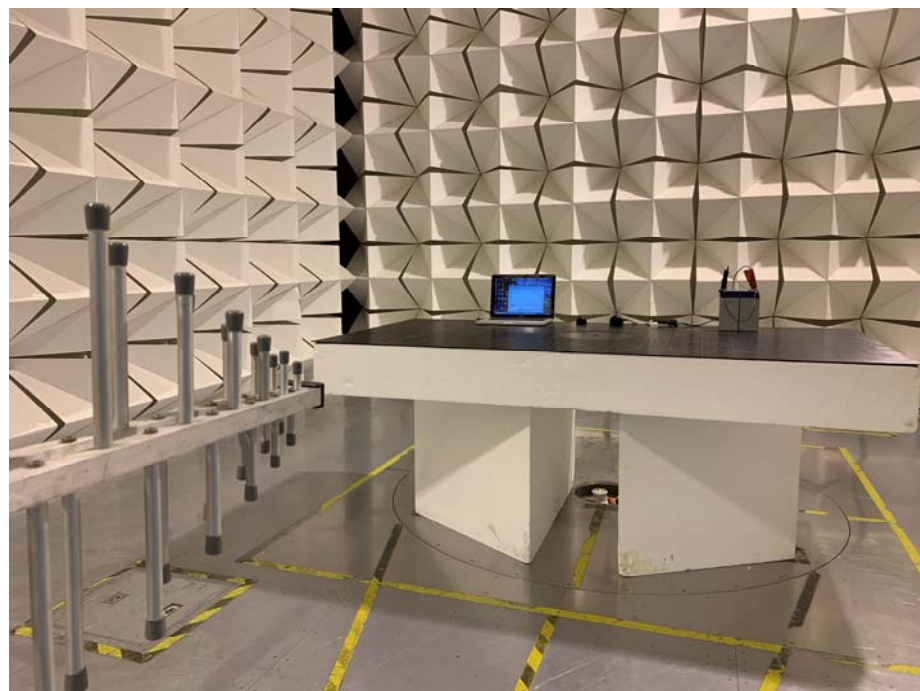

Model: NBDVR380GWX

Photographs – Test Setup Photos

Radiated Emission

Test frequency Below 30MHz

Test frequency from 30MHz to 1GHz

Test frequency above 1GHz