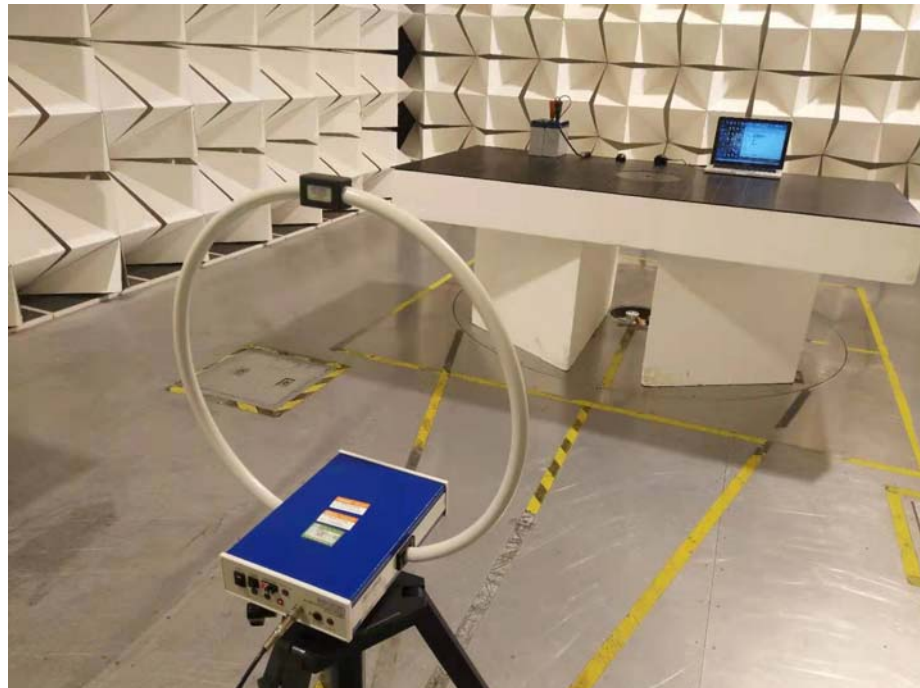

Model: NBDVR380GWX

Photographs – Test Setup Photos

Radiated Emission

Test frequency Below 30MHz

Test frequency from 30MHz to 1GHz

Test frequency above 1GHz