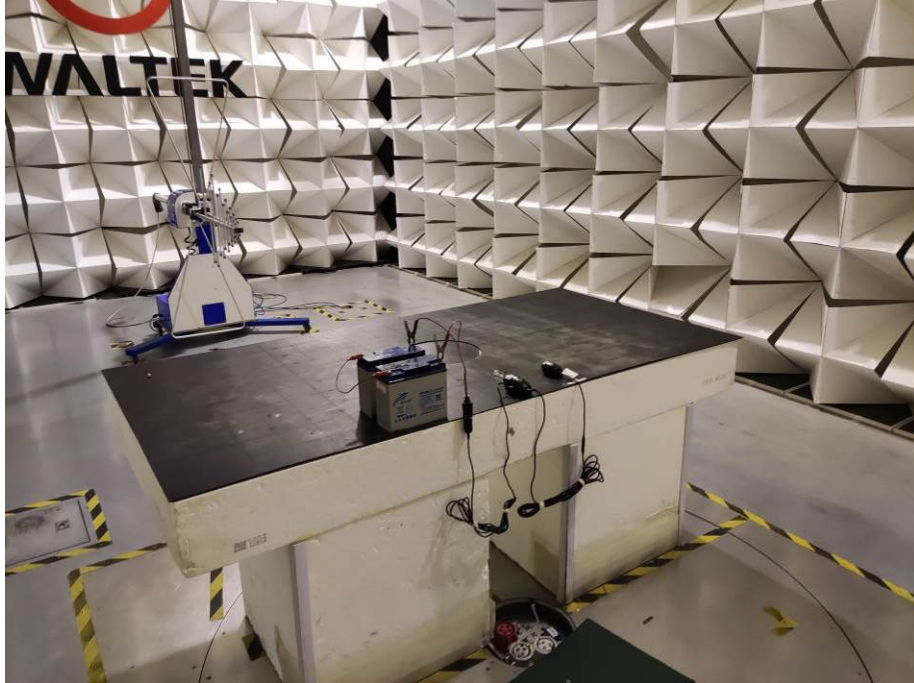

Appendix- NBDVR380GWX -Photos

1. Test Setup photos Model NBDVR380GWX FCC ID: 2AOT9-NBDVR380GWX-B

1.1 Photograph - Spurious Emissions Radiated Test Setup

For 30MHz-1000MHz

For Above 1GHz