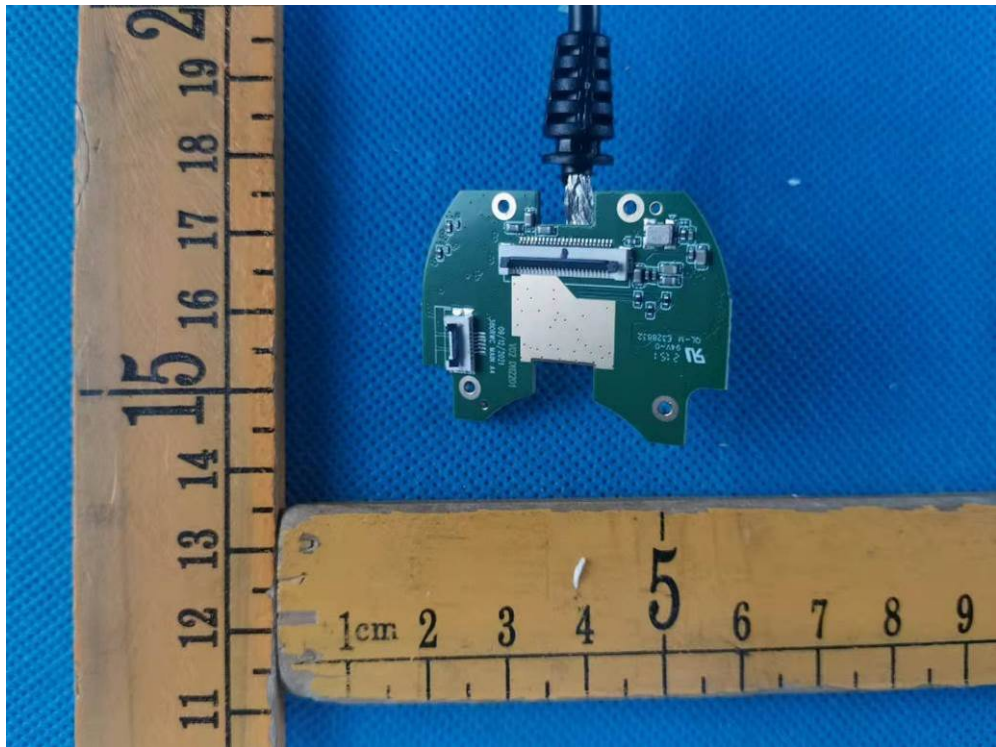

Appendix- NBDVR380GWX -Photos

2.2. EUT – Internal View Model NBDVR380GWX FCC ID: 2AOT9-NBDVR380GWX-B

Appendix- NBDVR380GWX -Photos

Appendix- NBDVR380GWX -Photos

Appendix- NBDVR380GWX -Photos

Appendix- NBDVR380GWX -Photos

Appendix- NBDVR380GWX -Photos

Appendix- NBDVR380GWX -Photos

Appendix- NBDVR380GWX -Photos

Appendix- NBDVR380GWX -Photos

Appendix- NBDVR380GWX -Photos

====End=====