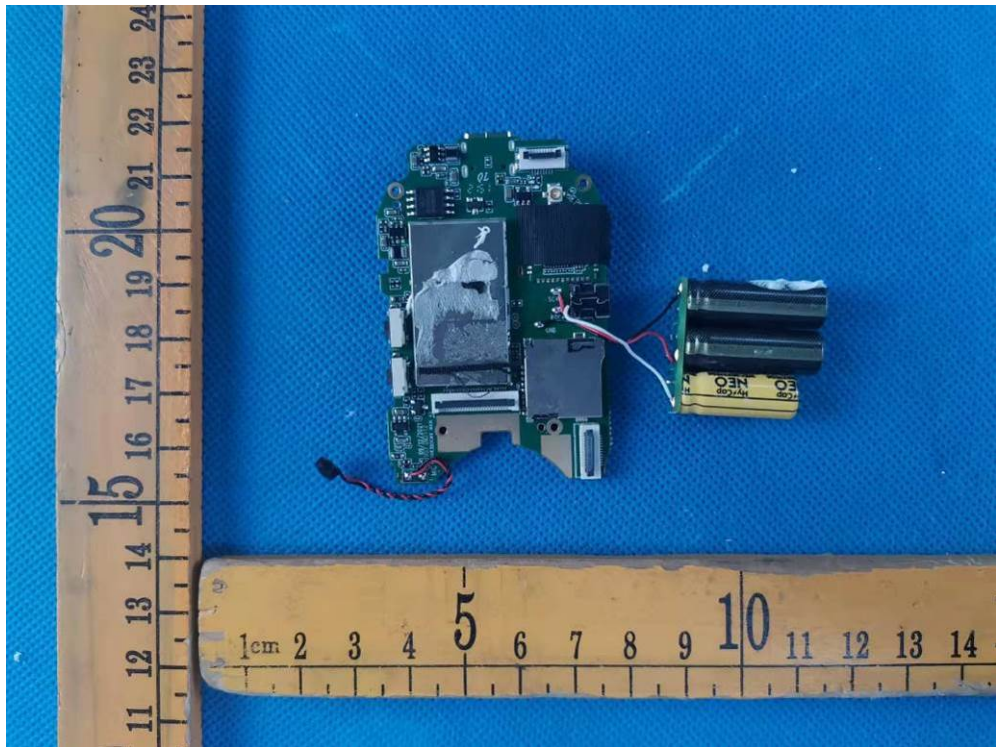

Appendix- NBDVR380GWX -Photos

2.2. EUT – Internal View Model NBDVR380GWX FCC ID: 2AOT9-NBDVR380GWX-B

Appendix- NBDVR380GWX -Photos

Appendix- NBDVR380GWX -Photos

Appendix- NBDVR380GWX -Photos

Appendix- NBDVR380GWX -Photos

Appendix- NBDVR380GWX -Photos

Appendix- NBDVR380GWX -Photos

Appendix- NBDVR380GWX -Photos

Appendix- NBDVR380GWX -Photos

Appendix- NBDVR380GWX -Photos

====End=====