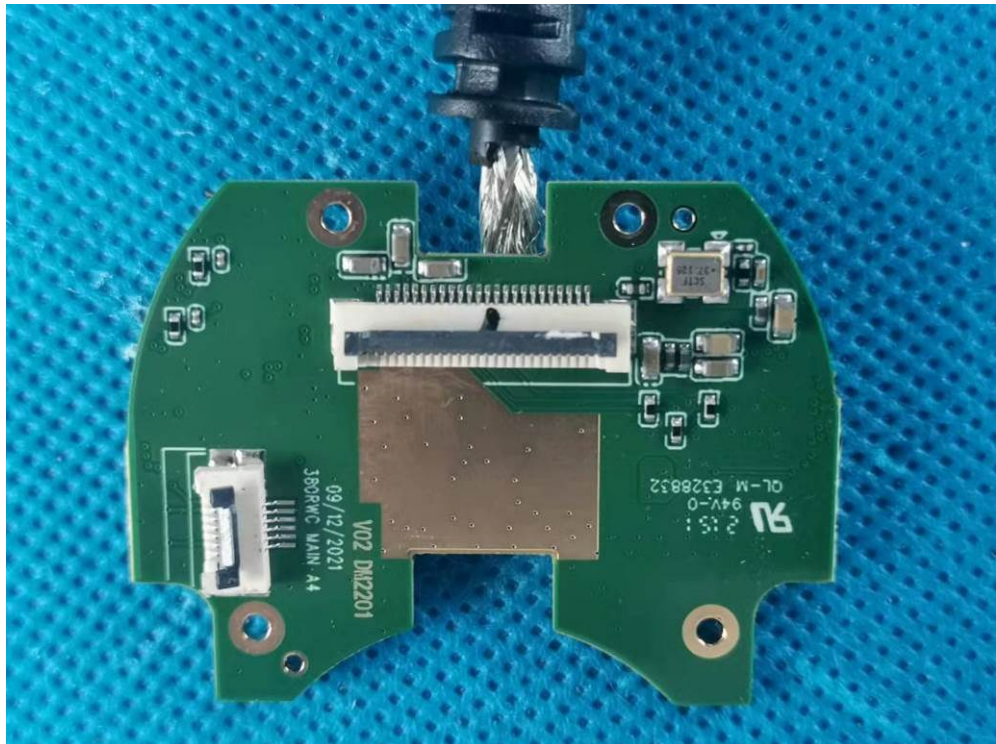

Appendix- NBDVR380GWX -Photos

2.2. EUT – Internal View Model NBDVR380GWX FCC ID: 2AOT9-NBDVR380GWX-B

Appendix- NBDVR380GWX -Photos

Appendix- NBDVR380GWX -Photos

Appendix- NBDVR380GWX -Photos

Appendix- NBDVR380GWX -Photos

Appendix- NBDVR380GWX -Photos

Appendix- NBDVR380GWX -Photos

Appendix- NBDVR380GWX -Photos

Appendix- NBDVR380GWX -Photos

Appendix- NBDVR380GWX -Photos

====End=====