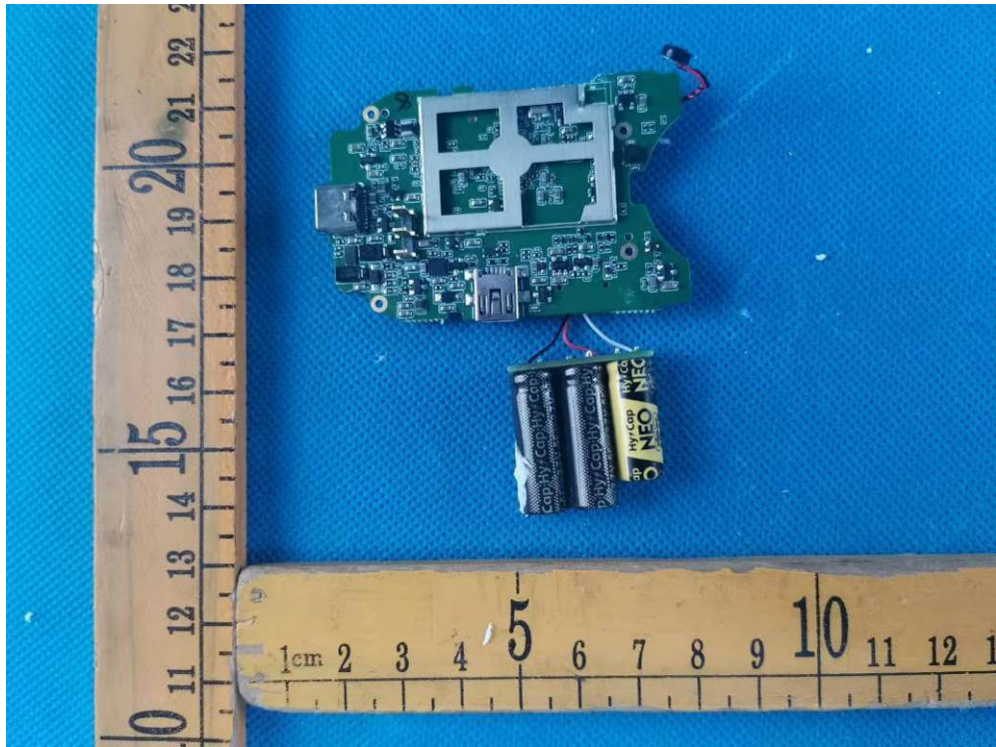

Appendix- NBDVR380GWX -Photos

2.2. EUT – Internal View Model NBDVR380GWX FCC ID: 2AOT9-NBDVR380GWX-B

Appendix- NBDVR380GWX -Photos

Appendix- NBDVR380GWX -Photos

Appendix- NBDVR380GWX -Photos

Appendix- NBDVR380GWX -Photos

Appendix- NBDVR380GWX -Photos

Appendix- NBDVR380GWX -Photos

Appendix- NBDVR380GWX -Photos

Appendix- NBDVR380GWX -Photos

Appendix- NBDVR380GWX -Photos

====End=====