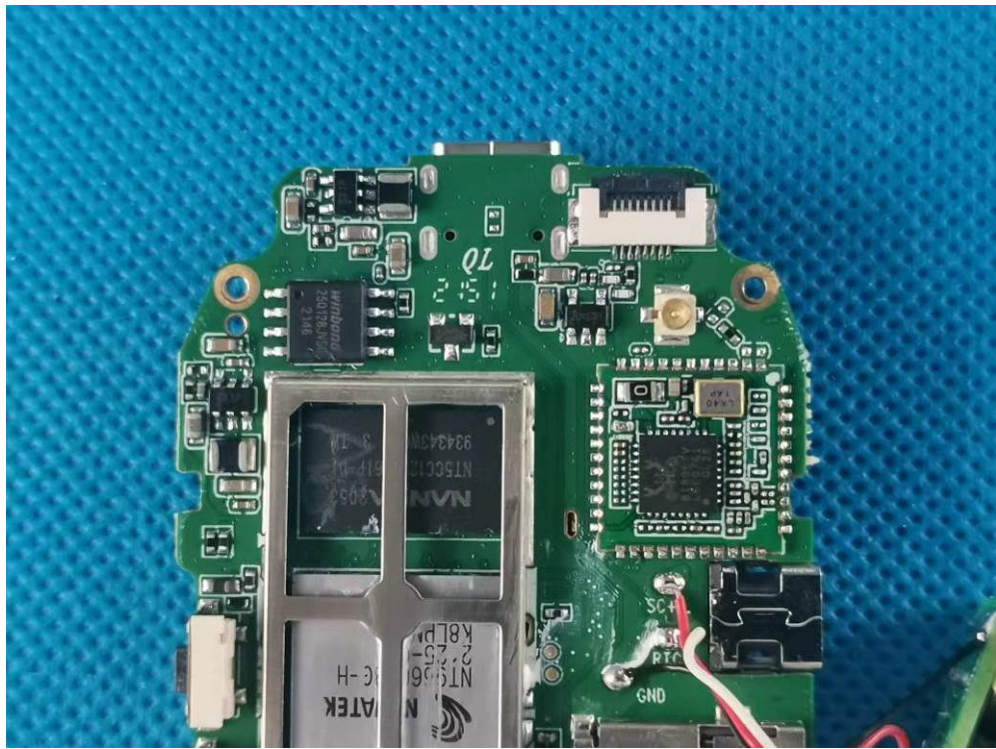

Appendix- NBDVR380GWX -Photos

2.2. EUT – Internal View Model NBDVR380GWX FCC ID: 2AOT9-NBDVR380GWX-B

Appendix- NBDVR380GWX -Photos

Appendix- NBDVR380GWX -Photos

Appendix- NBDVR380GWX -Photos

Appendix- NBDVR380GWX -Photos