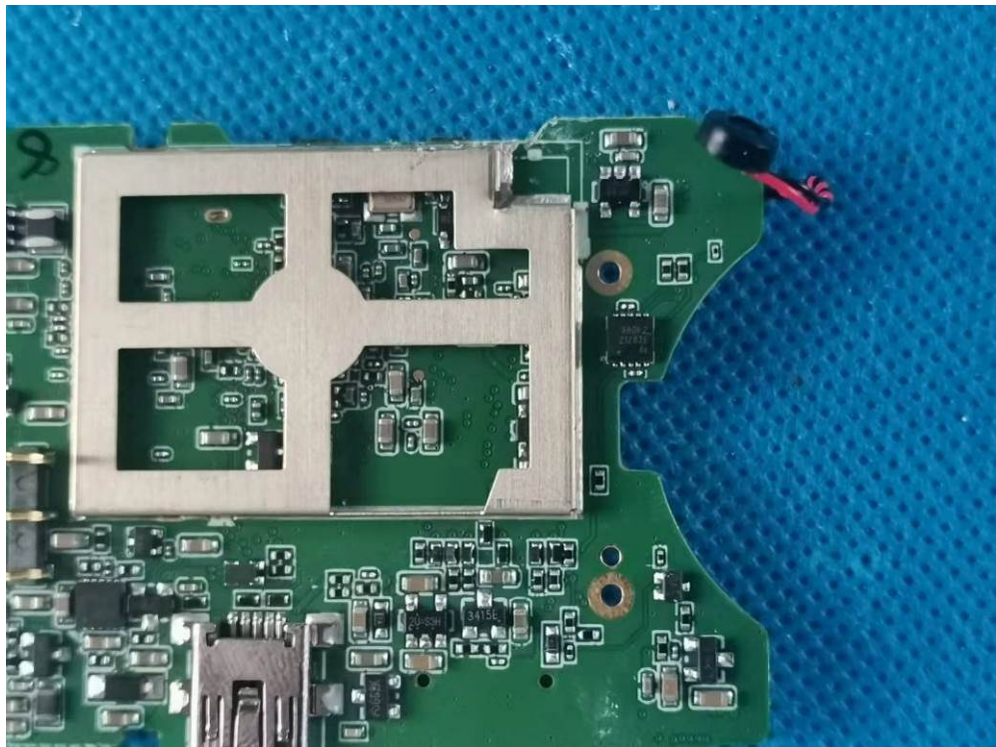

Appendix- NBDVR380GWX -Photos