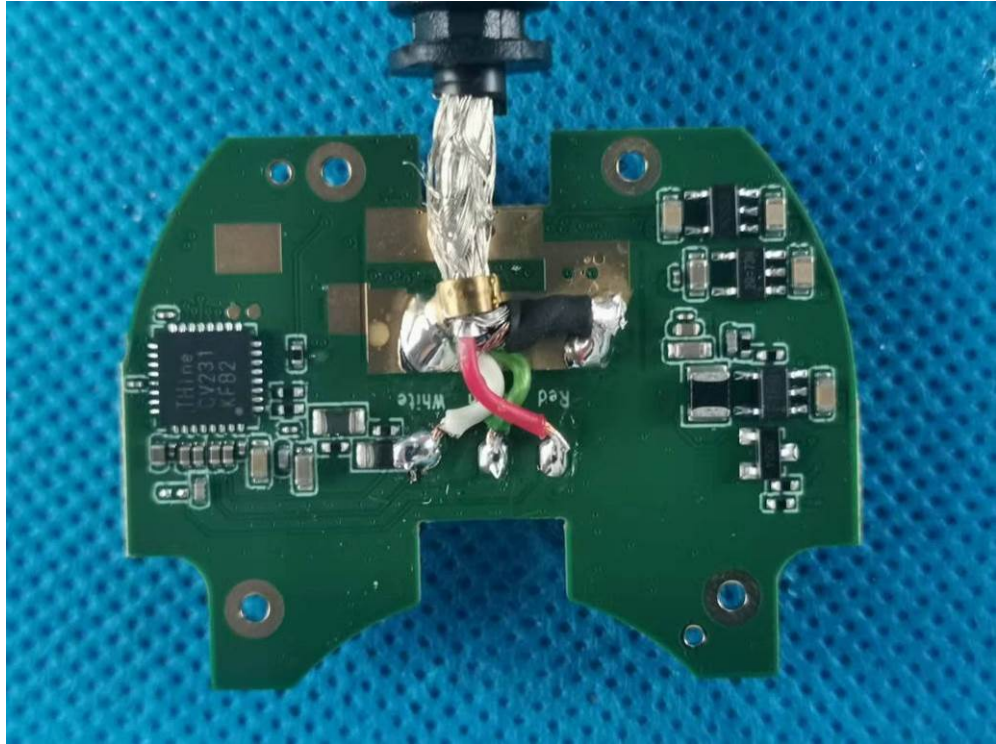

Appendix- NBDVR380GWX -Photos

2.2. EUT – Internal View Model NBDVR380GWX FCC ID: 2AOT9-NBDVR380GWX-B

Appendix- NBDVR380GWX -Photos

Appendix- NBDVR380GWX -Photos

Appendix- NBDVR380GWX -Photos

Appendix- NBDVR380GWX -Photos

Appendix- NBDVR380GWX -Photos

Appendix- NBDVR380GWX -Photos

Appendix- NBDVR380GWX -Photos

Appendix- NBDVR380GWX -Photos

Appendix- NBDVR380GWX -Photos

====End=====