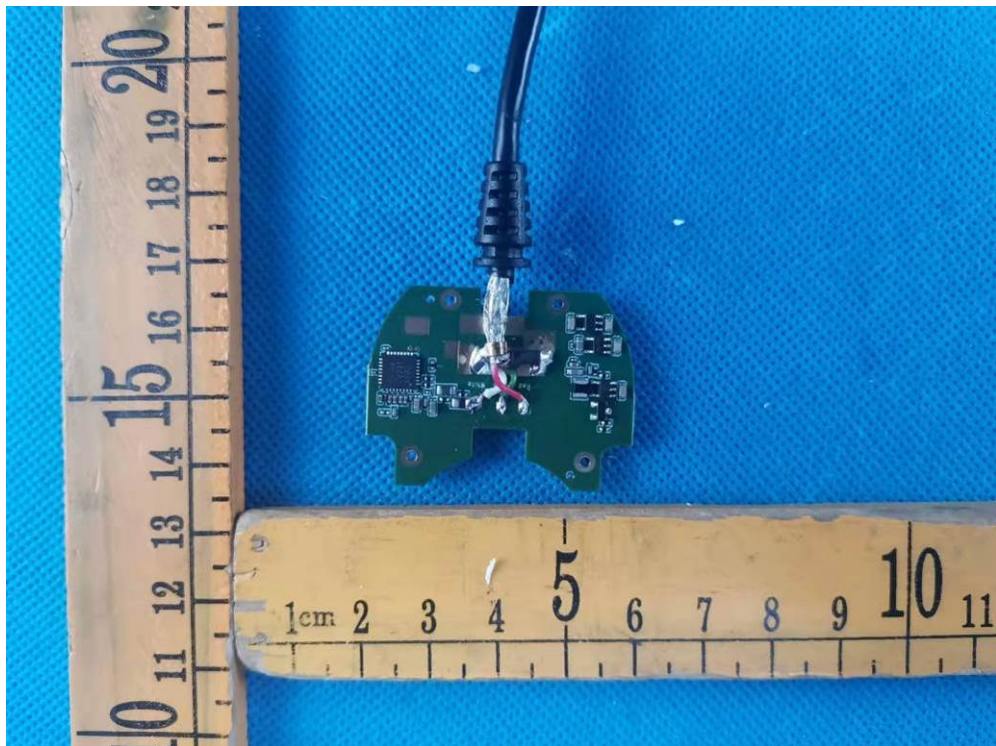

Appendix- NBDVR380GWX -Photos

2.2. EUT – Internal View Model NBDVR380GWX FCC ID: 2AOT9-NBDVR380GWX-B

Appendix- NBDVR380GWX -Photos

Appendix- NBDVR380GWX -Photos

Appendix- NBDVR380GWX -Photos

Appendix- NBDVR380GWX -Photos

Appendix- NBDVR380GWX -Photos

Appendix- NBDVR380GWX -Photos

Appendix- NBDVR380GWX -Photos

Appendix- NBDVR380GWX -Photos

Appendix- NBDVR380GWX -Photos

====End=====