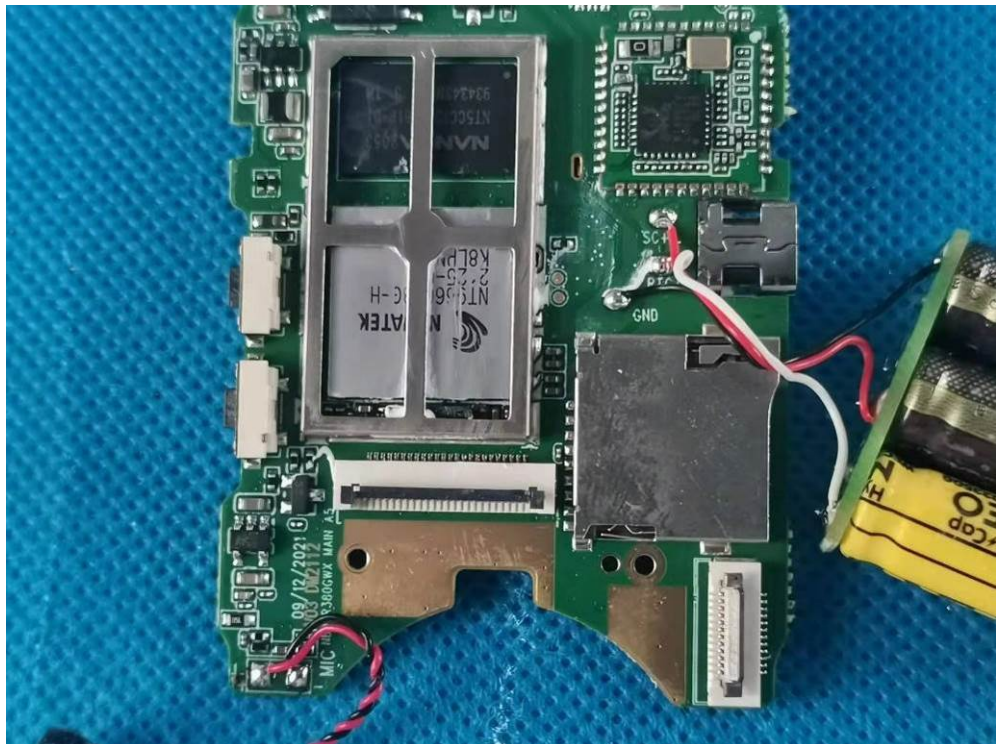

Appendix- NBDVR380GWX -Photos

2.2. EUT – Internal View Model NBDVR380GWX FCC ID: 2AOT9-NBDVR380GWX-B

Appendix- NBDVR380GWX -Photos

Appendix- NBDVR380GWX -Photos

Appendix- NBDVR380GWX -Photos

Appendix- NBDVR380GWX -Photos