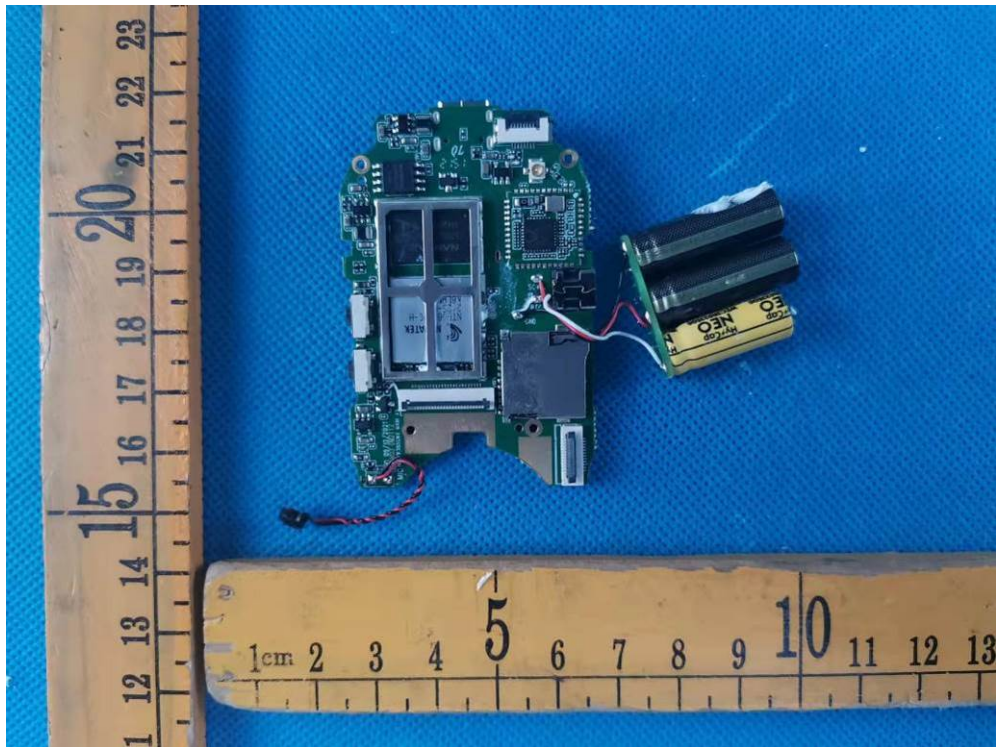

Appendix- NBDVR380GWX -Photos

2.2. EUT – Internal View Model NBDVR380GWX FCC ID: 2AOT9-NBDVR380GWX-B

Appendix- NBDVR380GWX -Photos

Appendix- NBDVR380GWX -Photos

Appendix- NBDVR380GWX -Photos

Appendix- NBDVR380GWX -Photos

Appendix- NBDVR380GWX -Photos

Appendix- NBDVR380GWX -Photos

Appendix- NBDVR380GWX -Photos

Appendix- NBDVR380GWX -Photos

Appendix- NBDVR380GWX -Photos

====End=====