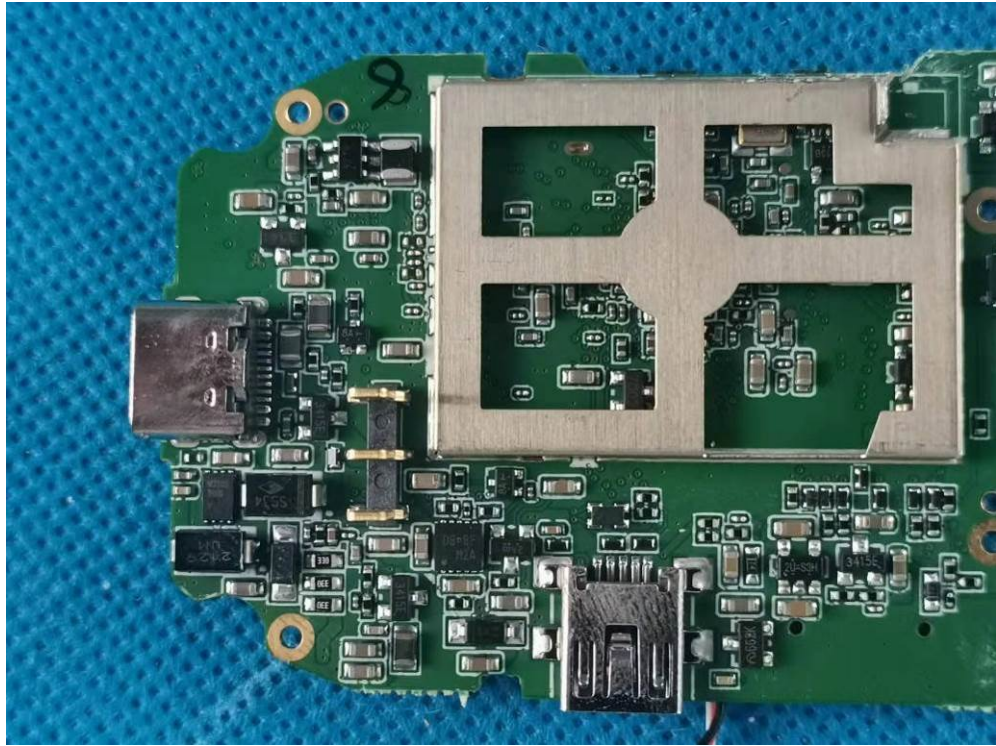

Appendix- NBDVR380GWX -Photos