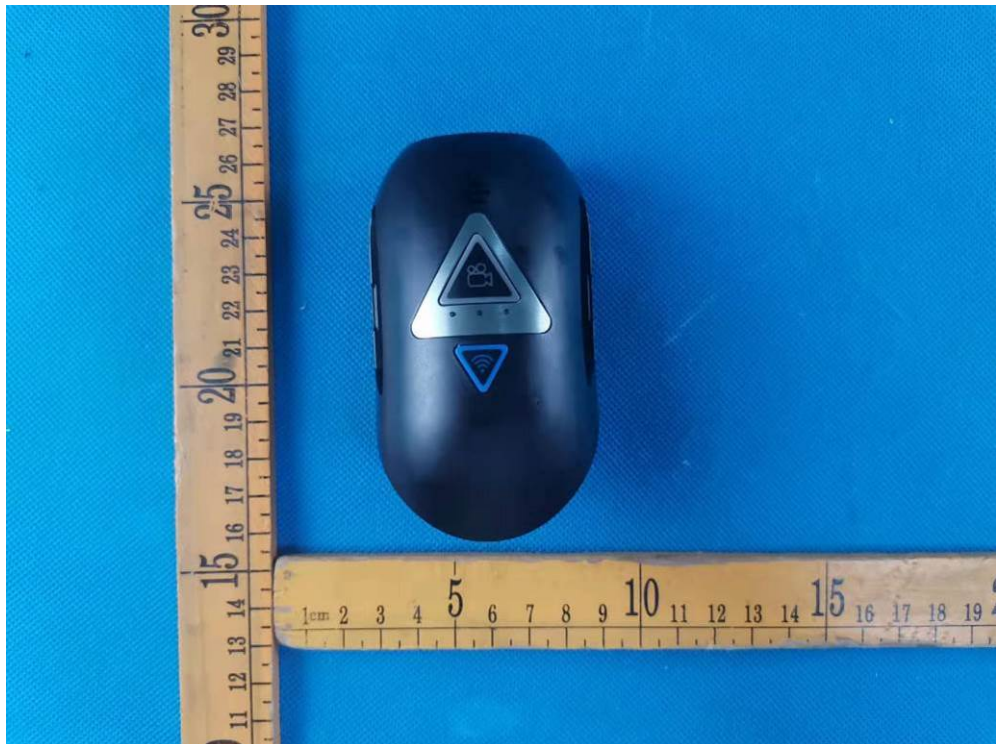

Appendix- NBDVR380GWX -Photos

2. Photographs –Constructional Details

2.1. EUT – External View Model NBDVR380GWX FCC ID: 2AOT9-NBDVR380GWX-B

Appendix- NBDVR380GWX -Photos

Appendix- NBDVR380GWX -Photos

Appendix- NBDVR380GWX -Photos