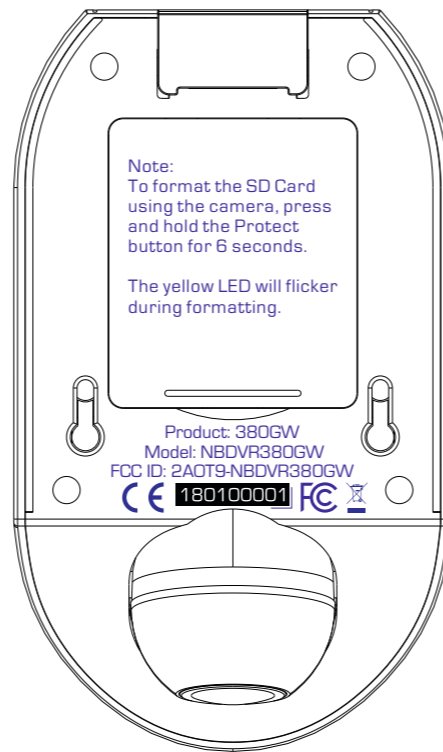

Note:
To format the SD Card using the camera, press and hold the Protect button for 6 seconds.
The yellow LED will flicker during formatting.

Product: 380GW
Model: NBDVR380GW
FCC ID: 2AOT9-NBDVR380GW
CE Made in China FC

25.00 mm

23 mm

14.4 mm

20.0MM

5.0MM

NEXTBASE logo to be applied
4x dust covers

15.00 mm
180100001