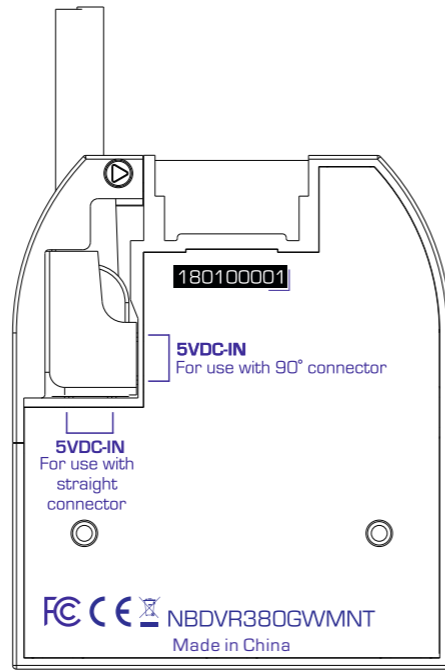

Note:
To format the SD Card using the camera, press and hold the Protect button for 6 seconds.
The yellow LED will flicker during formatting.

Product: 380GW
Model: NBDVR380GW
FCC ID: 2AOT9-NBDVR380GW
CE Made in China FC

25.00 mm

23 mm

14.4 mm

20.0MM

5.0MM

NEXTBASE logo to be applied
4x dust covers

15.00 mm
180100001