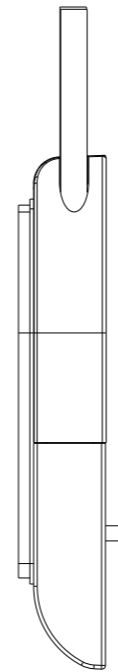

Note:
To format the SD Card using the camera, press and hold the Protect button for 6 seconds.
The yellow LED will flicker during formatting.

Product: 380GW
Model: NBDVR380GW
FCC ID: 2AOT9-NBDVR380GW
CE Made in China FC

25.00 mm

23 mm

14.4 mm

20.0MM

5.0MM

NEXTBASE logo to be applied
4x dust covers

15.00 mm
180100001