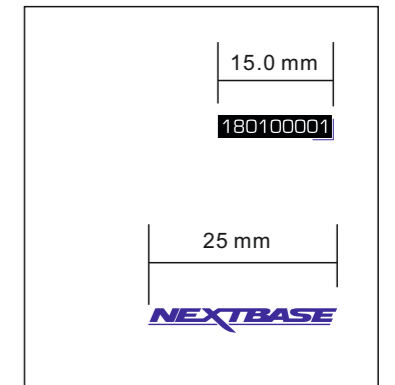

Note:
To format the SD Card using the camera, press and hold the Protect button for 6 seconds.
The yellow LED will flicker during formatting.

Product: 380GW
Model: NBDVR380GW
FCC ID: 2AOT9-NBDVR380GW
CE Made in China FC

25.00 mm

23 mm

14.4 mm

20.0MM

5.0MM

NEXTBASE logo to be applied
4x dust covers

15.00 mm
180100001