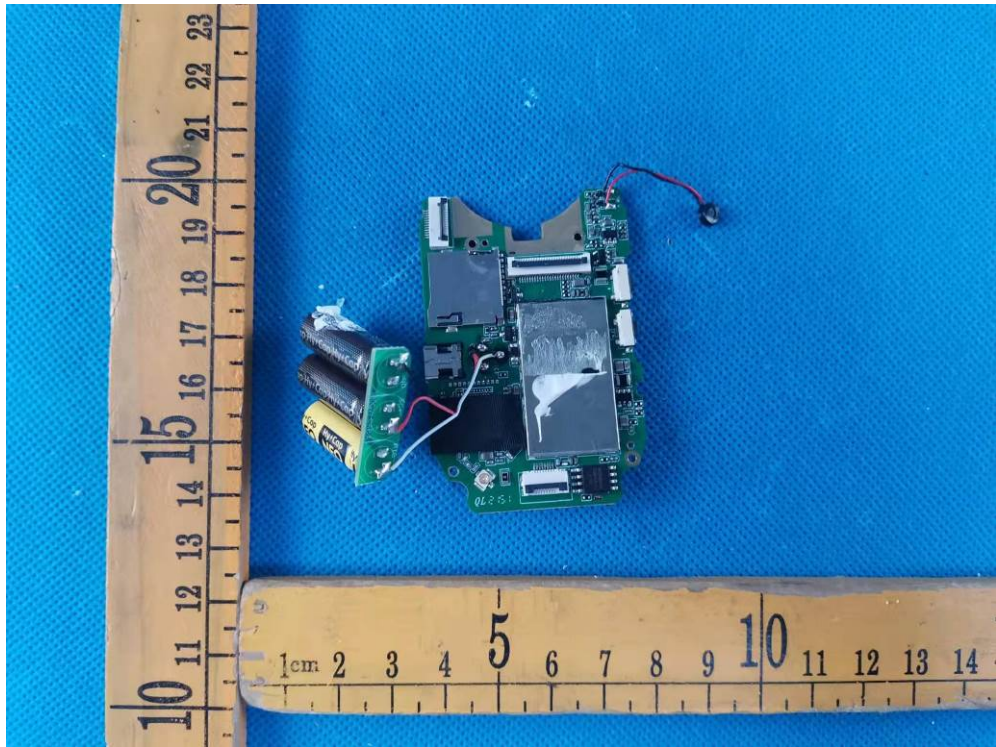

Appendix- NBDVR380GW -Photos

2.2. EUT – Internal View Model NBDVR380GW FCC ID: 2AOT9-NBDVR380GW-B

Appendix- NBDVR380GW -Photos

Appendix- NBDVR380GW -Photos

Appendix- NBDVR380GW -Photos

Appendix- NBDVR380GW -Photos

Appendix- NBDVR380GW -Photos

Appendix- NBDVR380GW -Photos

Appendix- NBDVR380GW -Photos

Appendix- NBDVR380GW -Photos

====End=====