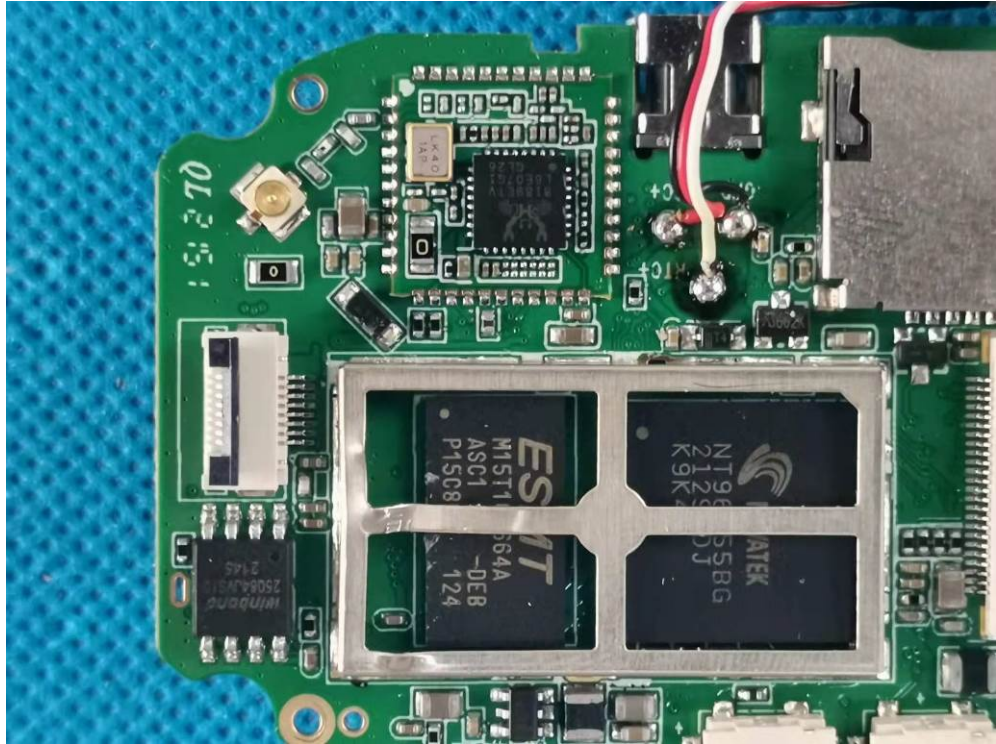

Appendix- NBDVR380GW -Photos

2.2. EUT – Internal View Model NBDVR380GW FCC ID: 2AOT9-NBDVR380GW-B

Appendix- NBDVR380GW -Photos

Appendix- NBDVR380GW -Photos

Appendix- NBDVR380GW -Photos

Appendix- NBDVR380GW -Photos

Appendix- NBDVR380GW -Photos

Appendix- NBDVR380GW -Photos

Appendix- NBDVR380GW -Photos

Appendix- NBDVR380GW -Photos

====End=====