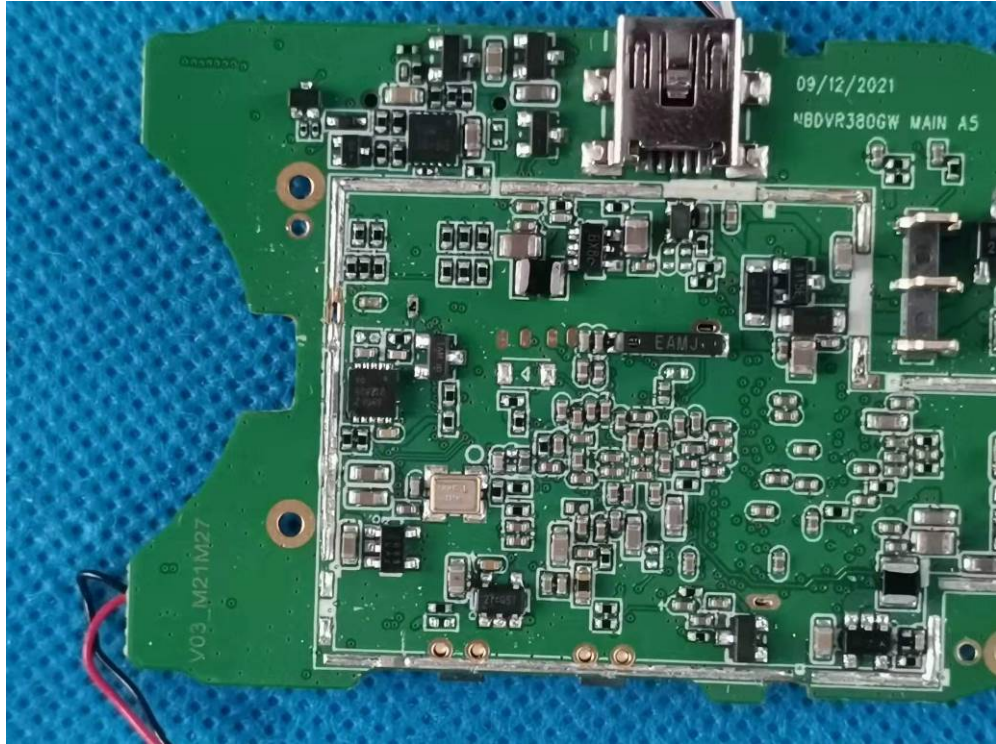

Appendix- NBDVR380GW -Photos