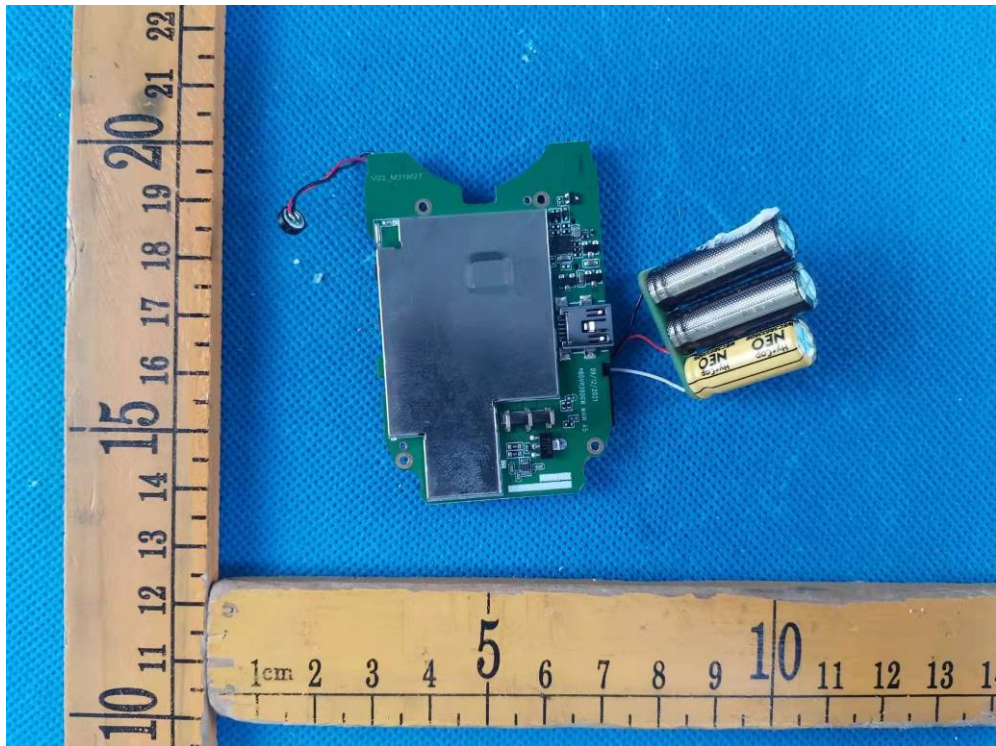

Appendix- NBDVR380GW -Photos

2.2. EUT – Internal View Model NBDVR380GW FCC ID: 2AOT9-NBDVR380GW-B

Appendix- NBDVR380GW -Photos

Appendix- NBDVR380GW -Photos

Appendix- NBDVR380GW -Photos

Appendix- NBDVR380GW -Photos

Appendix- NBDVR380GW -Photos

Appendix- NBDVR380GW -Photos

Appendix- NBDVR380GW -Photos

Appendix- NBDVR380GW -Photos

====End=====