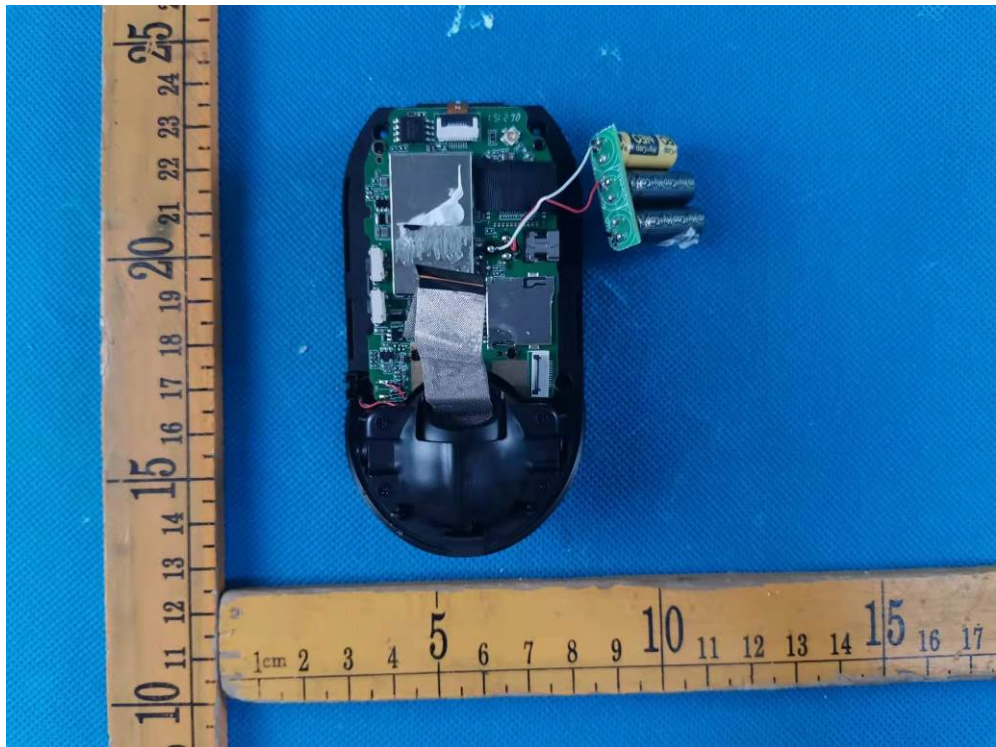

Appendix- NBDVR380GW -Photos

2.2. EUT – Internal View Model NBDVR380GW FCC ID: 2AOT9-NBDVR380GW-B

Appendix- NBDVR380GW -Photos

Appendix- NBDVR380GW -Photos

Appendix- NBDVR380GW -Photos

Appendix- NBDVR380GW -Photos

Appendix- NBDVR380GW -Photos

Appendix- NBDVR380GW -Photos

Appendix- NBDVR380GW -Photos

Appendix- NBDVR380GW -Photos

====End=====