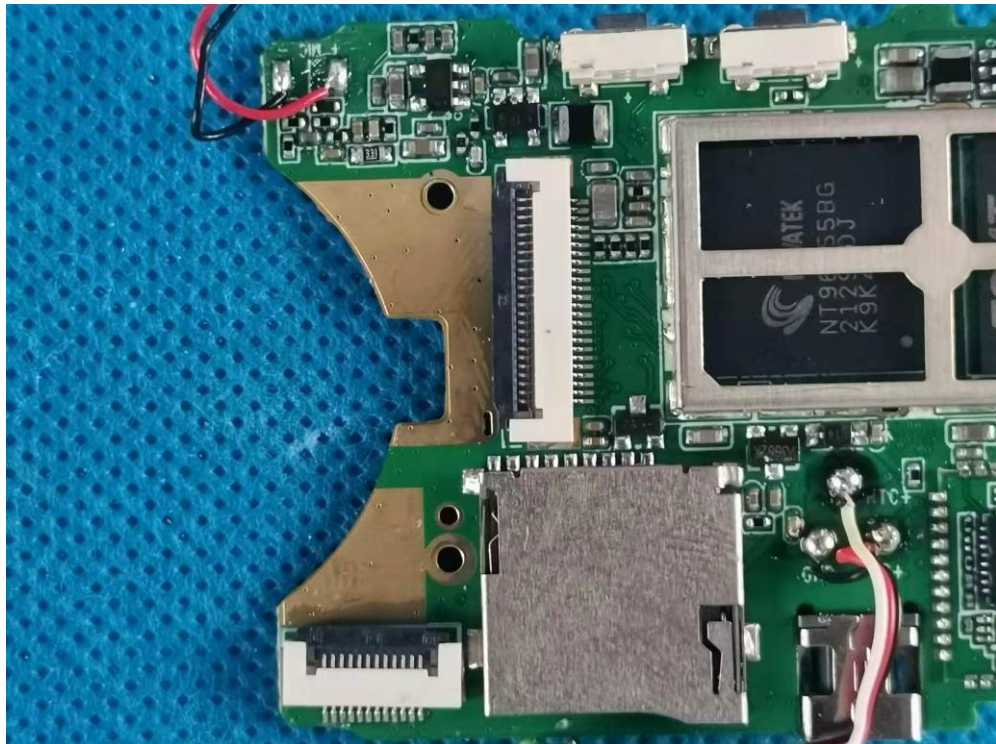

Appendix- NBDVR380GW -Photos

2.2. EUT – Internal View Model NBDVR380GW FCC ID: 2AOT9-NBDVR380GW-B

Appendix- NBDVR380GW -Photos

Appendix- NBDVR380GW -Photos

Appendix- NBDVR380GW -Photos

Appendix- NBDVR380GW -Photos

Appendix- NBDVR380GW -Photos

Appendix- NBDVR380GW -Photos

Appendix- NBDVR380GW -Photos

Appendix- NBDVR380GW -Photos

====End=====