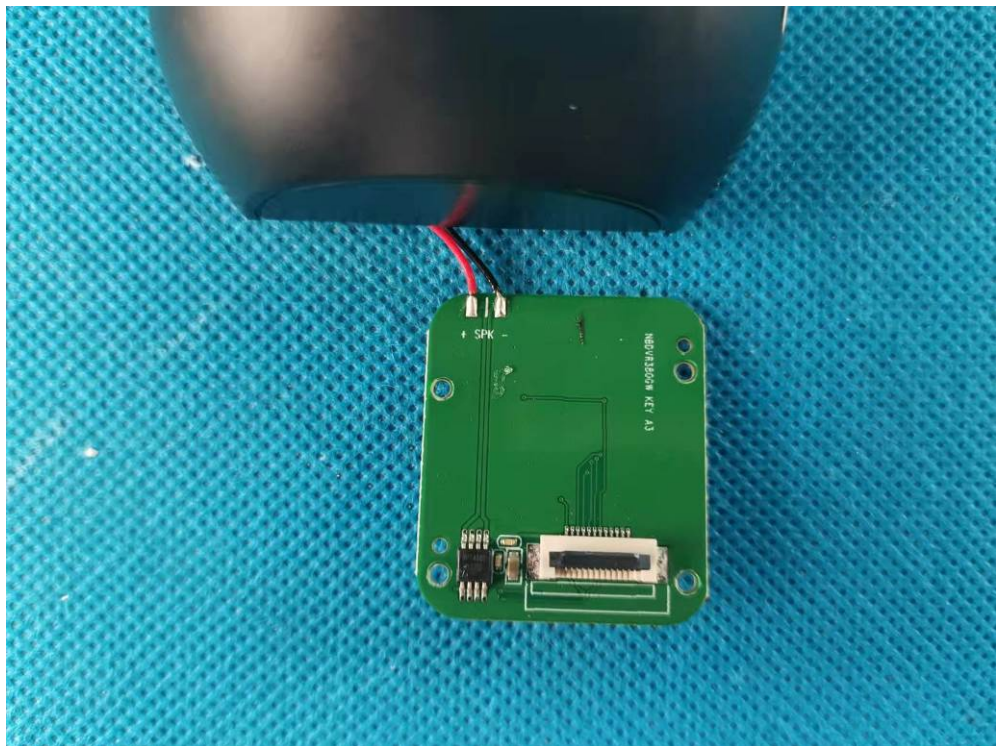

Appendix- NBDVR380GW -Photos

2.2. EUT – Internal View Model NBDVR380GW FCC ID: 2AOT9-NBDVR380GW-B

Appendix- NBDVR380GW -Photos

Appendix- NBDVR380GW -Photos

Appendix- NBDVR380GW -Photos

Appendix- NBDVR380GW -Photos