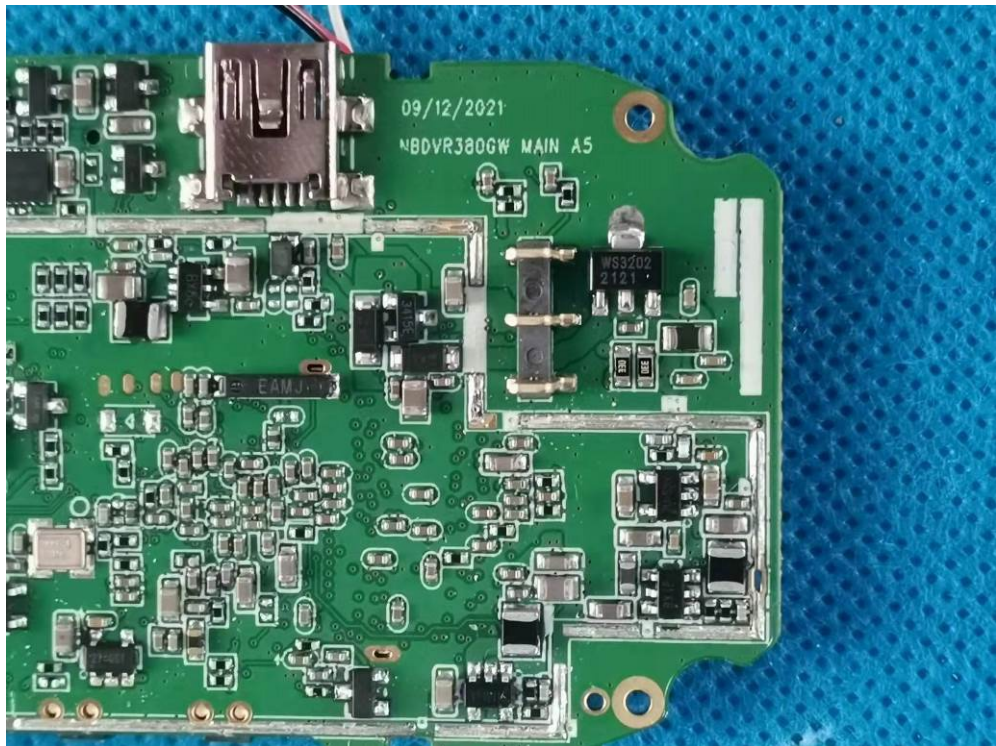

Appendix- NBDVR380GW -Photos

2.2. EUT – Internal View Model NBDVR380GW FCC ID: 2AOT9-NBDVR380GW-B

Appendix- NBDVR380GW -Photos

Appendix- NBDVR380GW -Photos

Appendix- NBDVR380GW -Photos

Appendix- NBDVR380GW -Photos

Appendix- NBDVR380GW -Photos

Appendix- NBDVR380GW -Photos

Appendix- NBDVR380GW -Photos

Appendix- NBDVR380GW -Photos

====End=====