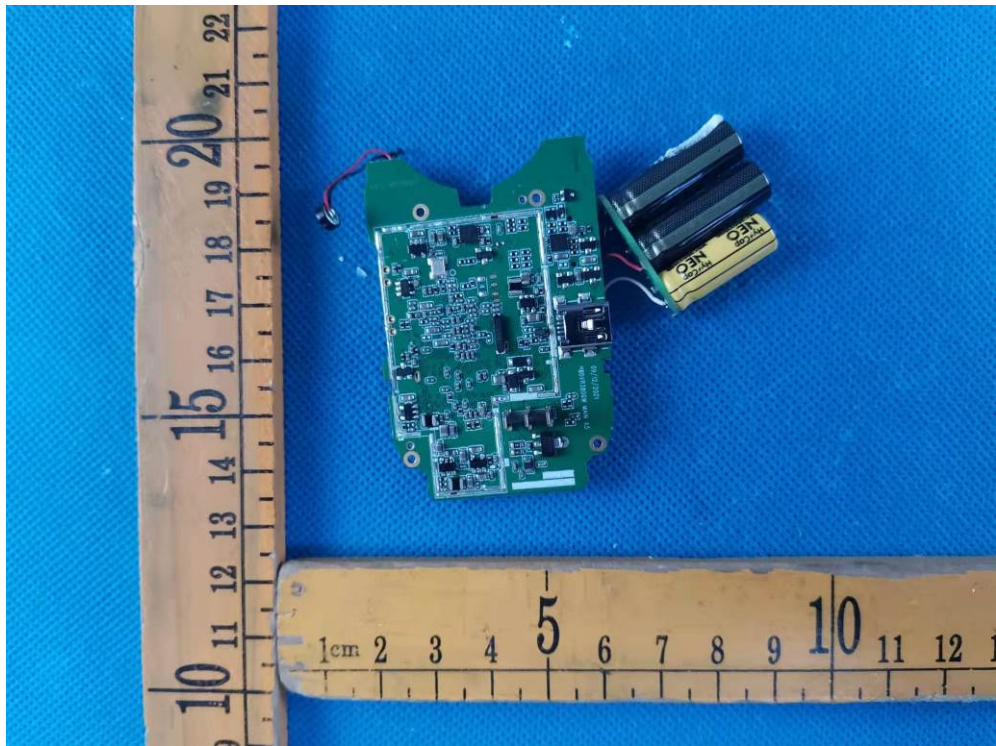

Appendix- NBDVR380GW -Photos

2.2. EUT – Internal View Model NBDVR380GW FCC ID: 2AOT9-NBDVR380GW-B

Appendix- NBDVR380GW -Photos

Appendix- NBDVR380GW -Photos

Appendix- NBDVR380GW -Photos

Appendix- NBDVR380GW -Photos

Appendix- NBDVR380GW -Photos

Appendix- NBDVR380GW -Photos

Appendix- NBDVR380GW -Photos

Appendix- NBDVR380GW -Photos

====End=====