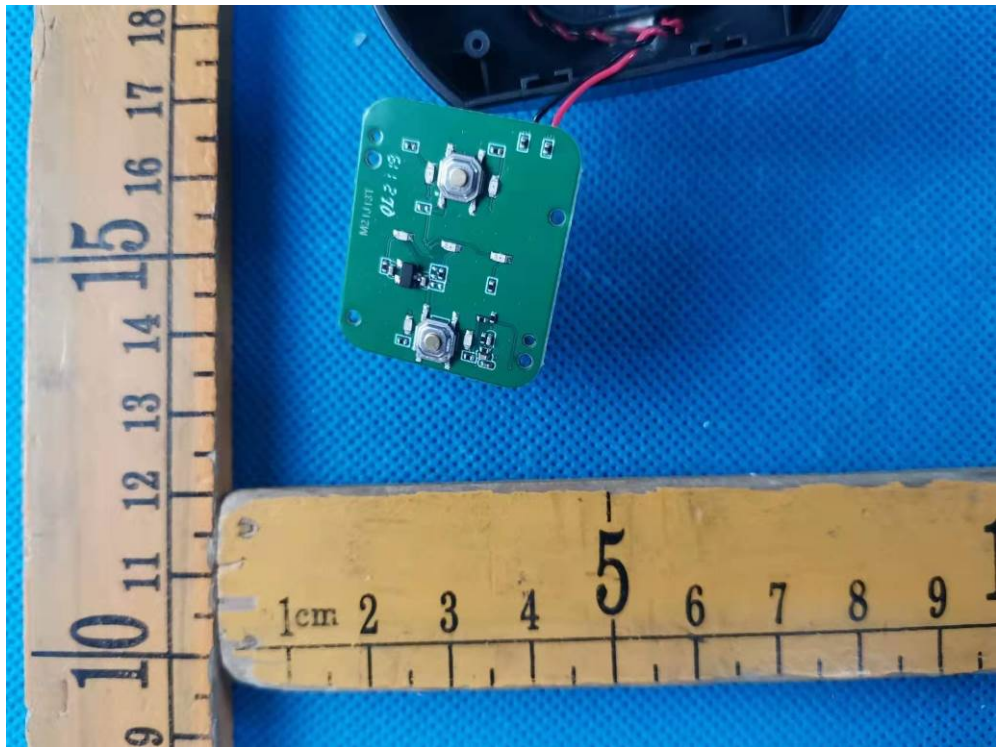

Appendix- NBDVR380GW -Photos

2.2. EUT – Internal View Model NBDVR380GW FCC ID: 2AOT9-NBDVR380GW-B

Appendix- NBDVR380GW -Photos

Appendix- NBDVR380GW -Photos

Appendix- NBDVR380GW -Photos

Appendix- NBDVR380GW -Photos