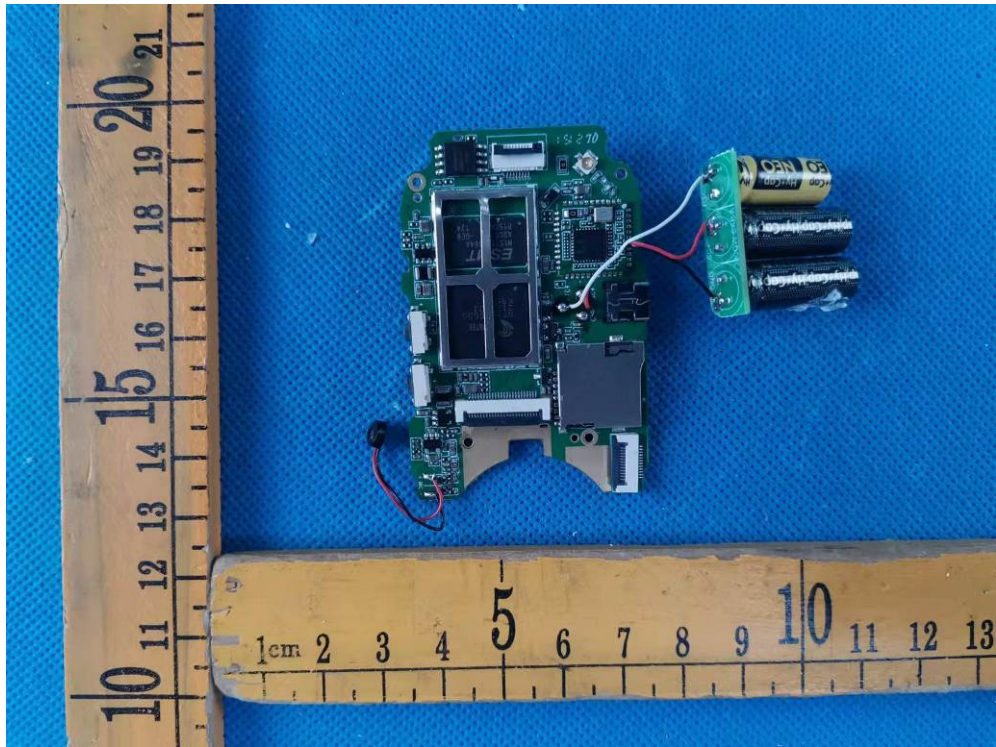

Appendix- NBDVR380GW -Photos

2.2. EUT – Internal View Model NBDVR380GW FCC ID: 2AOT9-NBDVR380GW-B

Appendix- NBDVR380GW -Photos

Appendix- NBDVR380GW -Photos

Appendix- NBDVR380GW -Photos

Appendix- NBDVR380GW -Photos

Appendix- NBDVR380GW -Photos

Appendix- NBDVR380GW -Photos

Appendix- NBDVR380GW -Photos

Appendix- NBDVR380GW -Photos

====End=====