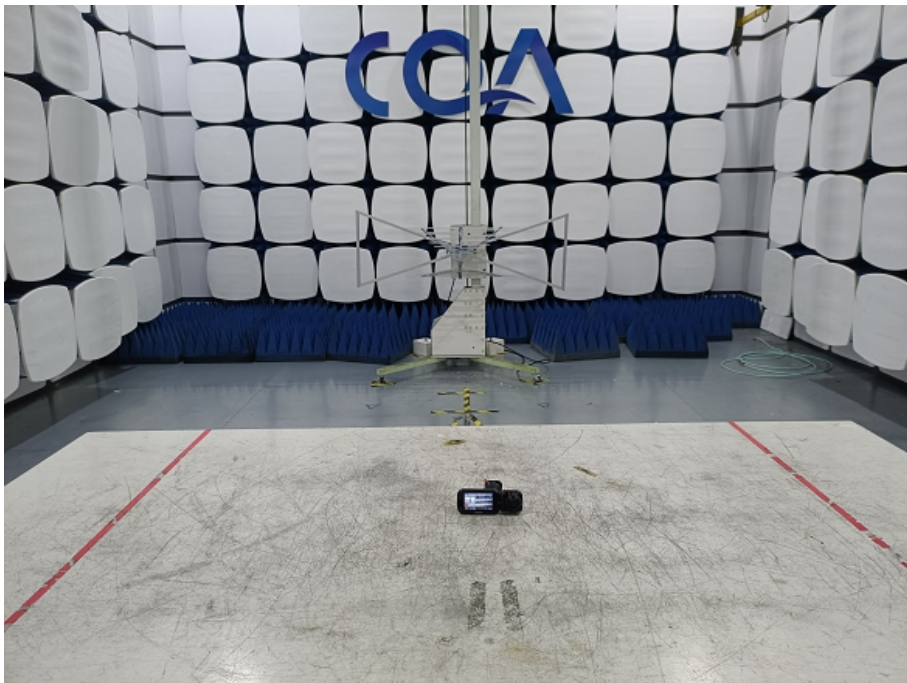

Setup photos

9kHz~30MHz:

30MHz~1GHz:

Above 1GHz:

Conducted emission Test Setup