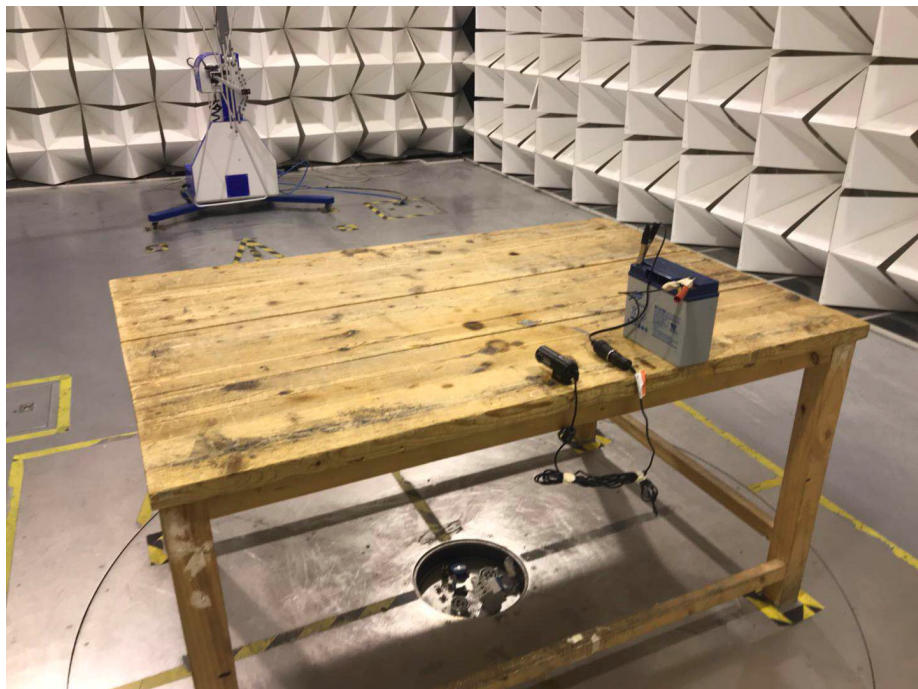

## Photographs – Model NBDVR300GW Test Setup Photos Radiated Spurious Emissions

Test frequency 9 kHz to 30 MHz

Test frequency from 30 MHz to 1 GHz

Reference No.: WTS18S07116940-3W

Test frequency Above 1 GHz

### Conducted Emission