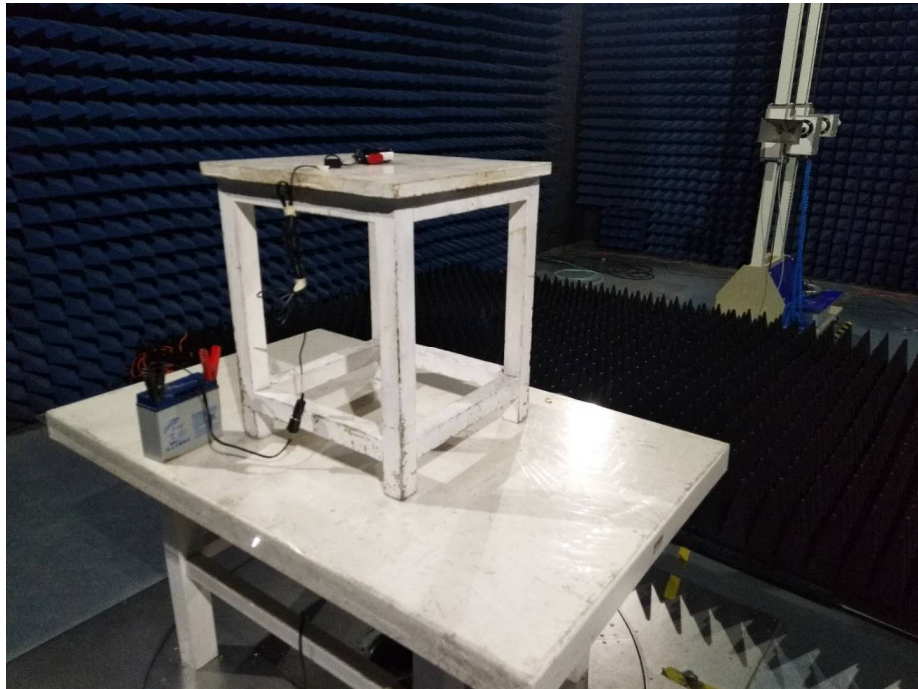

## Photographs – Model NBDVR300GW Test Setup Photos Radiated Spurious Emissions

Test frequency 9 kHz to 30 MHz

Test frequency from 30 MHz to 1 GHz

Reference No.: WTS18S07116940-3W

Test frequency Above 1 GHz

### Conducted Emission