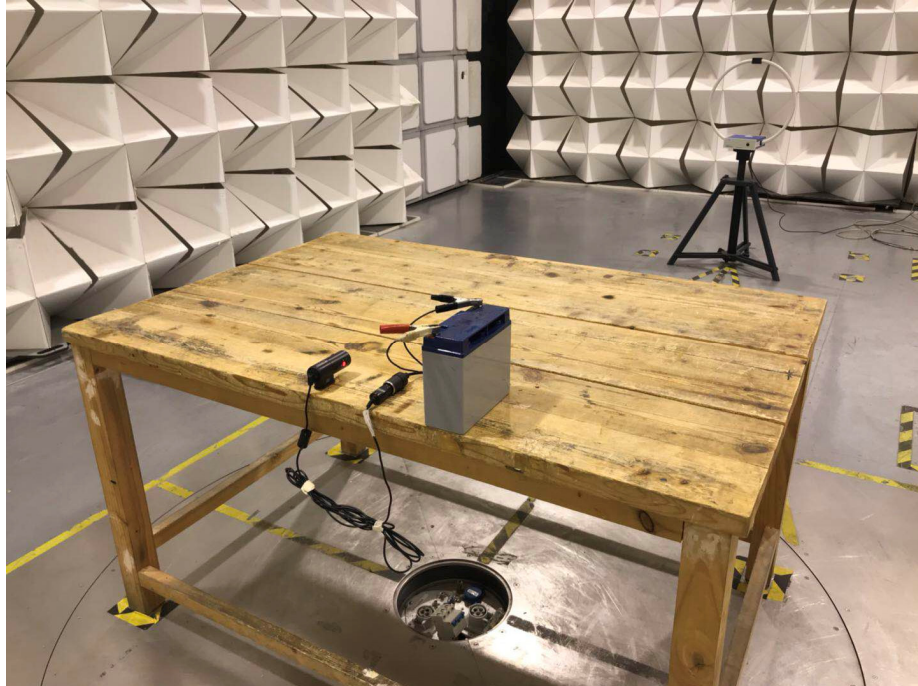

## Photographs – Model NBDVR300GW Test Setup Photos Radiated Spurious Emissions

Test frequency 9 kHz to 30 MHz

Test frequency from 30 MHz to 1 GHz

Reference No.: WTS18S07116940-3W

Test frequency Above 1 GHz

### Conducted Emission