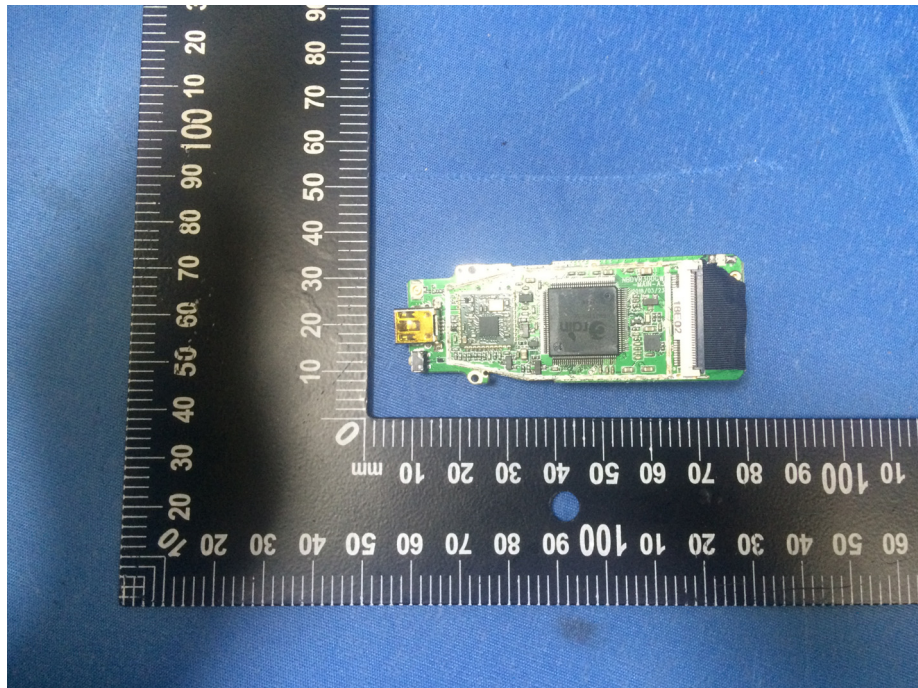

Model NBDVR300GW Internal Photos

Reference No.: WTS18S07116940-3W

Reference No.: WTS18S07116940-3W

Reference No.: WTS18S07116940-3W