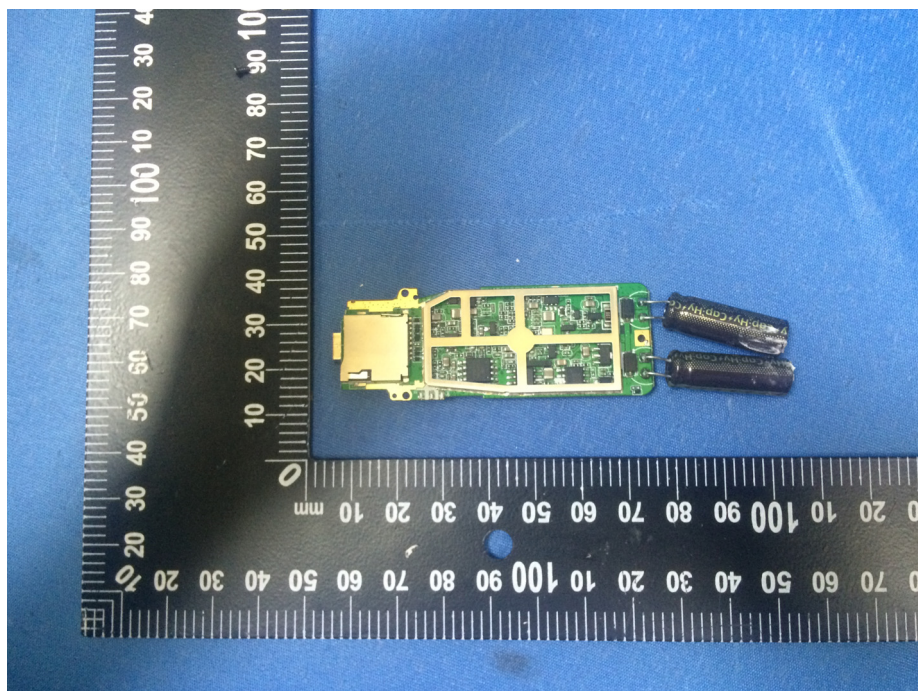

Model NBDVR300GW Internal Photos

Reference No.: WTS18S07116940-3W

Reference No.: WTS18S07116940-3W

Reference No.: WTS18S07116940-3W