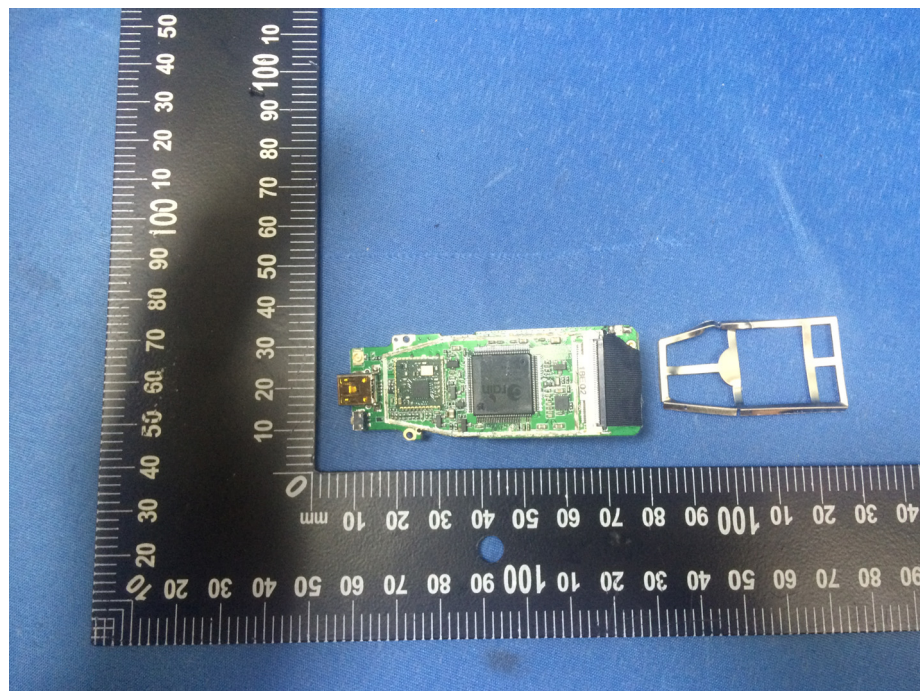

Model NBDVR300GW Internal Photos

Reference No.: WTS18S07116940-3W

Reference No.: WTS18S07116940-3W

Reference No.: WTS18S07116940-3W