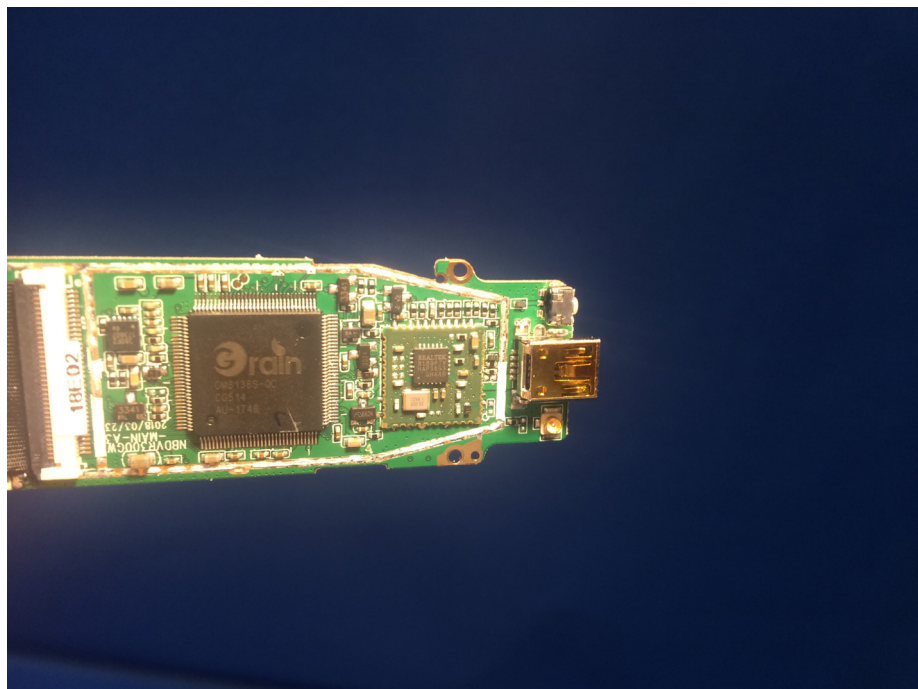

Model NBDVR300GW Internal Photos

Reference No.: WTS18S07116940-3W

Reference No.: WTS18S07116940-3W

Reference No.: WTS18S07116940-3W