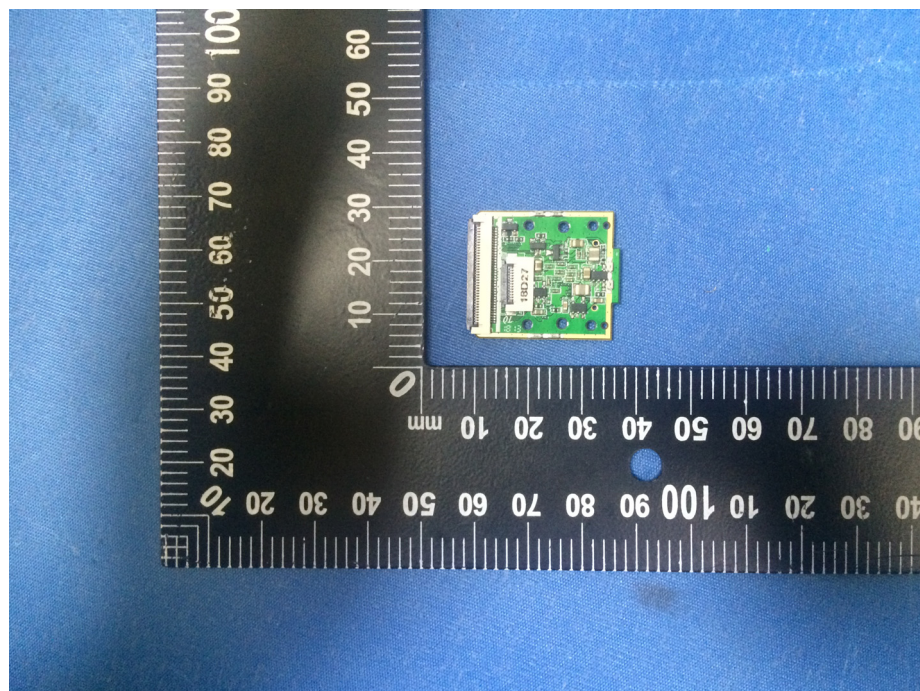

Reference No.: WTS18S07116940-3W

Model NBDVR300GW Internal Photos

Reference No.: WTS18S07116940-3W

Reference No.: WTS18S07116940-3W

Reference No.: WTS18S07116940-3W

Reference No.: WTS18S07116940-3W

Reference No.: WTS18S07116940-3W