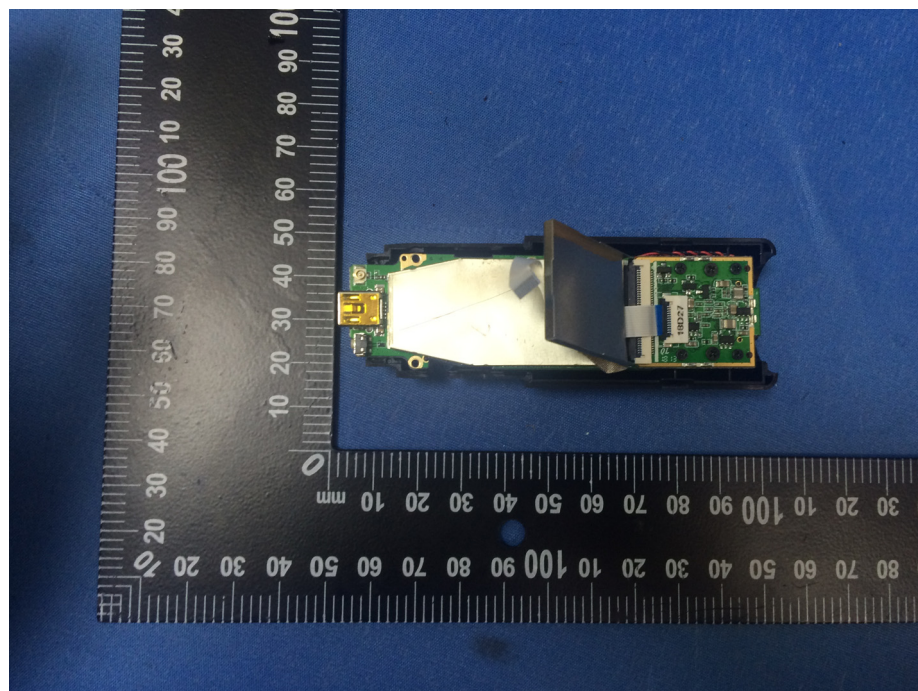

Reference No.: WTS18S07116940-3W

Model NBDVR300GW Internal Photos

Reference No.: WTS18S07116940-3W

Reference No.: WTS18S07116940-3W

Reference No.: WTS18S07116940-3W

Reference No.: WTS18S07116940-3W

Reference No.: WTS18S07116940-3W