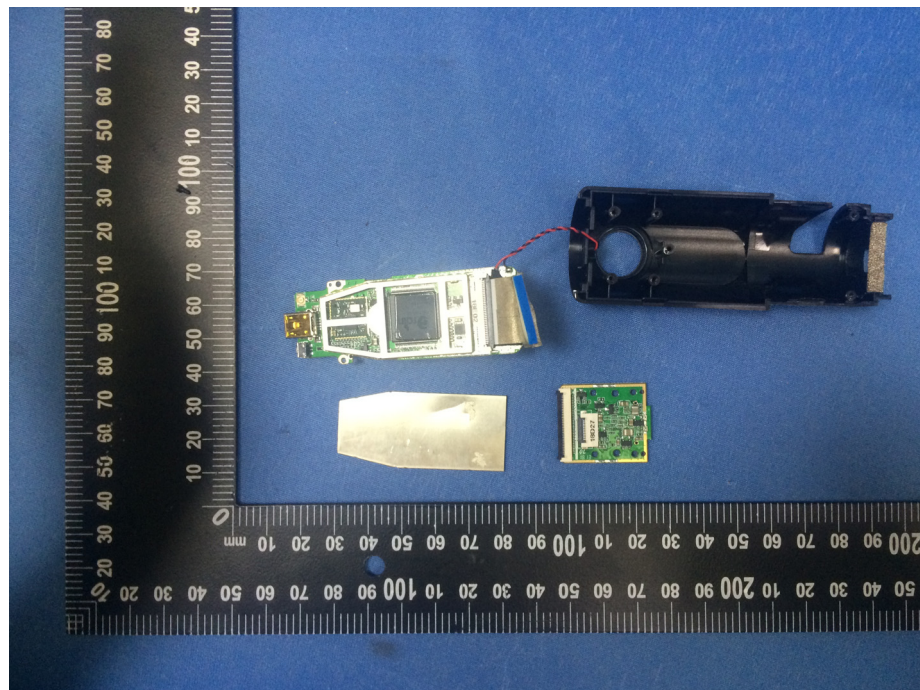

Reference No.: WTS18S07116940-3W

Model NBDVR300GW Internal Photos

Reference No.: WTS18S07116940-3W

Reference No.: WTS18S07116940-3W

Reference No.: WTS18S07116940-3W

Reference No.: WTS18S07116940-3W

Reference No.: WTS18S07116940-3W