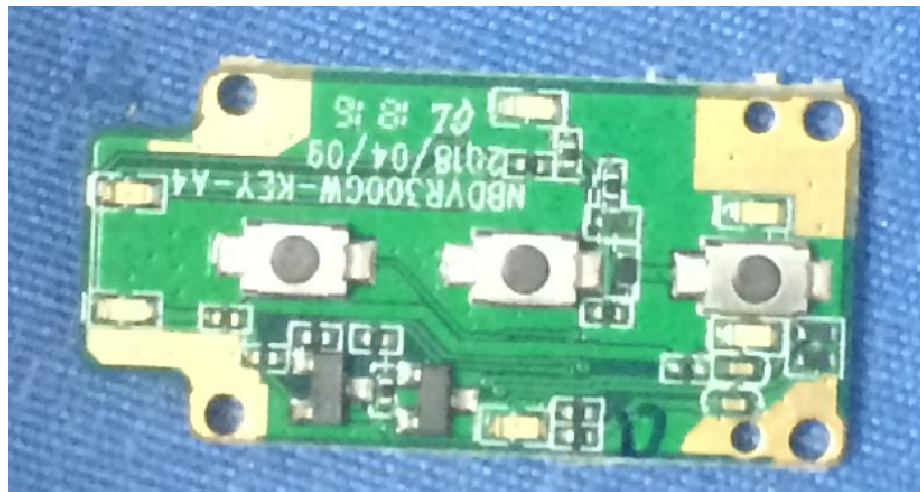

Reference No.: WTS18S07116940-3W

Model NBDVR300GW Internal Photos

Reference No.: WTS18S07116940-3W

Reference No.: WTS18S07116940-3W

Reference No.: WTS18S07116940-3W

Reference No.: WTS18S07116940-3W

Reference No.: WTS18S07116940-3W