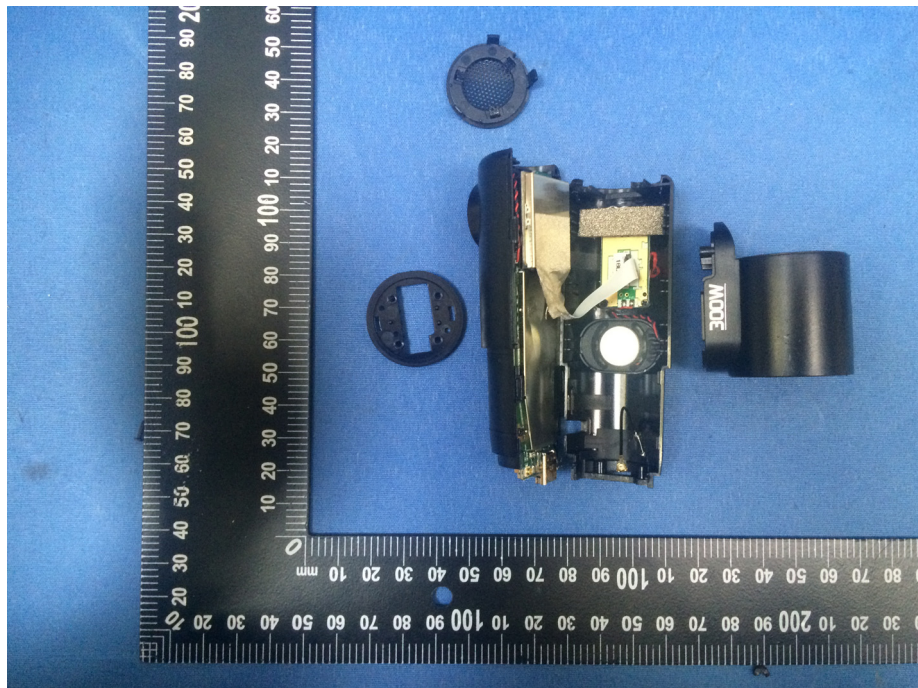

Reference No.: WTS18S07116940-3W

Model NBDVR300GW Internal Photos

Reference No.: WTS18S07116940-3W

Reference No.: WTS18S07116940-3W

Reference No.: WTS18S07116940-3W

Reference No.: WTS18S07116940-3W

Reference No.: WTS18S07116940-3W