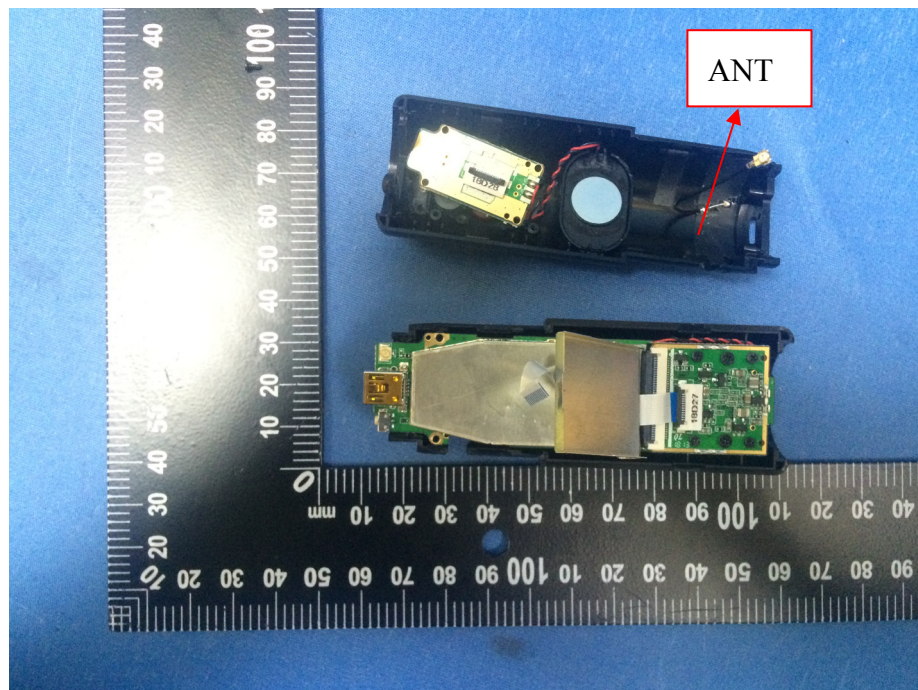

Reference No.: WTS18S07116940-3W

Model NBDVR300GW Internal Photos

Reference No.: WTS18S07116940-3W

Reference No.: WTS18S07116940-3W

Reference No.: WTS18S07116940-3W

Reference No.: WTS18S07116940-3W

Reference No.: WTS18S07116940-3W