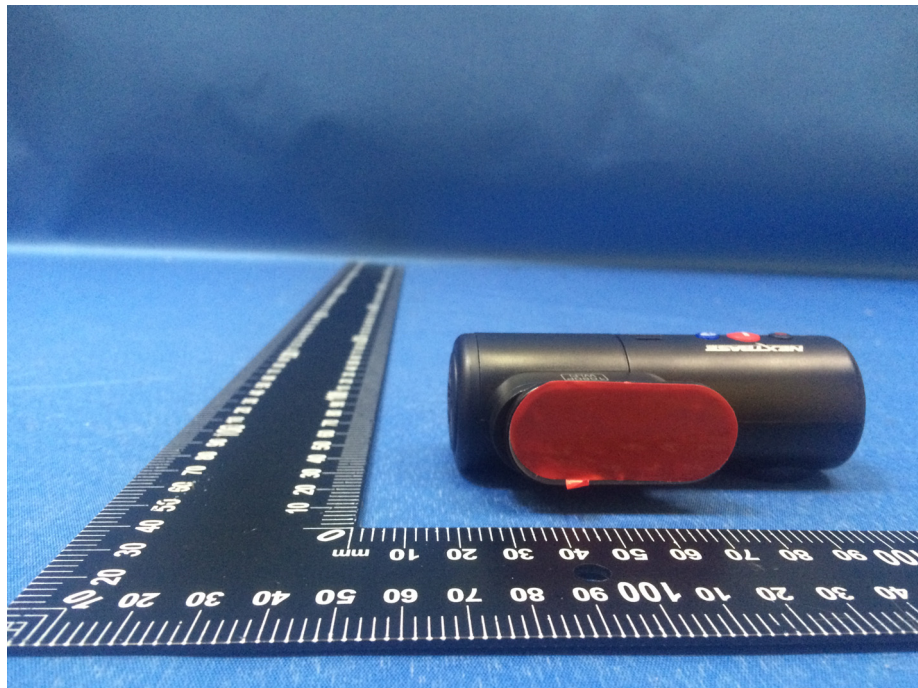

Reference No.: WTS18S07116940-3W

Photographs - Constructional Details

Model NBDVR300GW External Photos

Reference No.: WTS18S07116940-3W

Reference No.: WTS18S07116940-3W

Reference No.: WTS18S07116940-3W