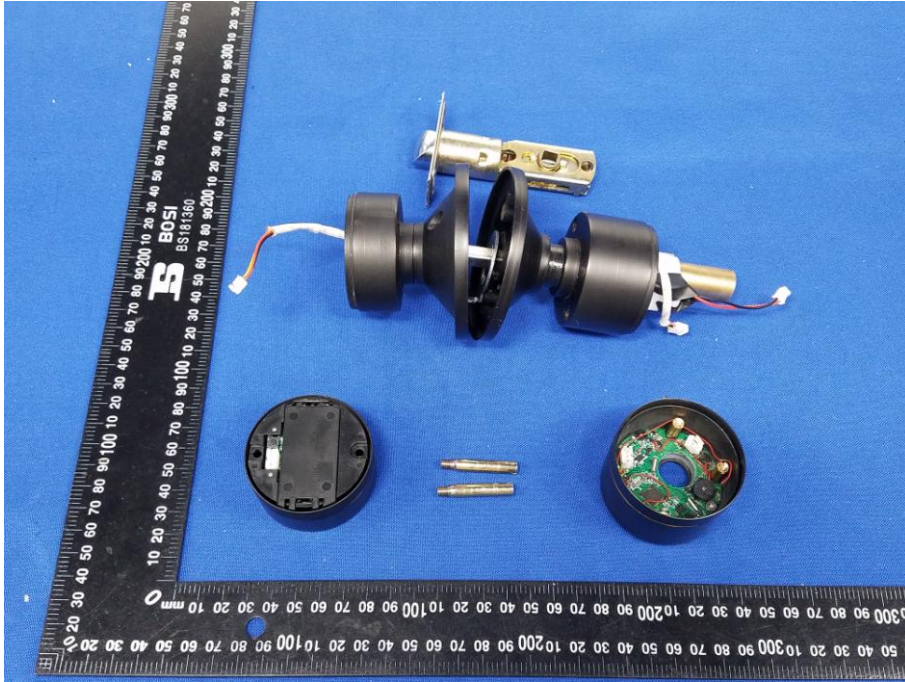

Appendix B: Photographs of EUT

Product: FLA008

Model: TL-101

Internal Photos

Antenna