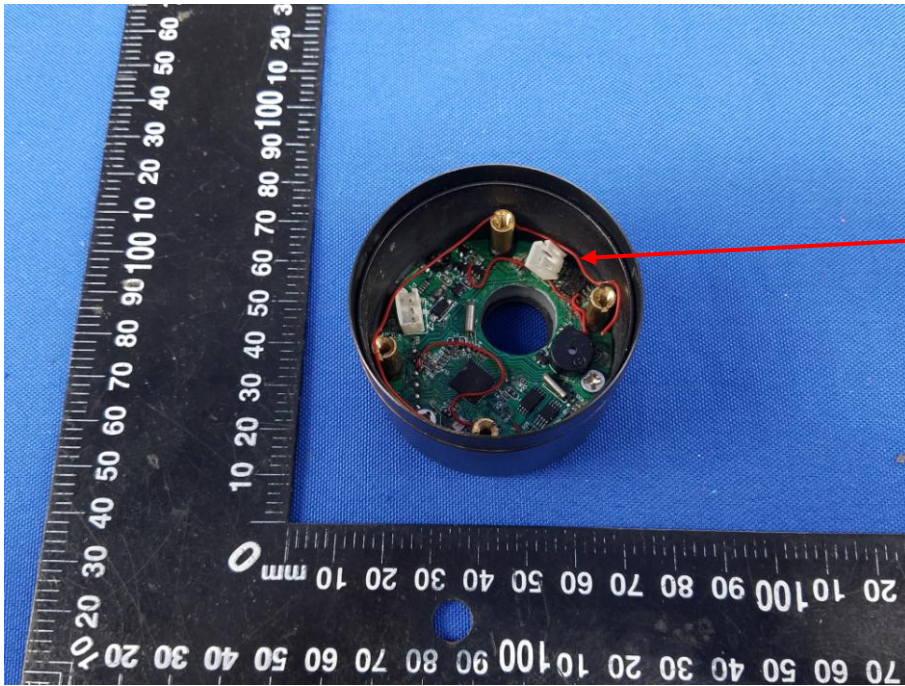

Appendix B: Photographs of EUT

Product: FLA008

Model: TL-101

Internal Photos

Antenna