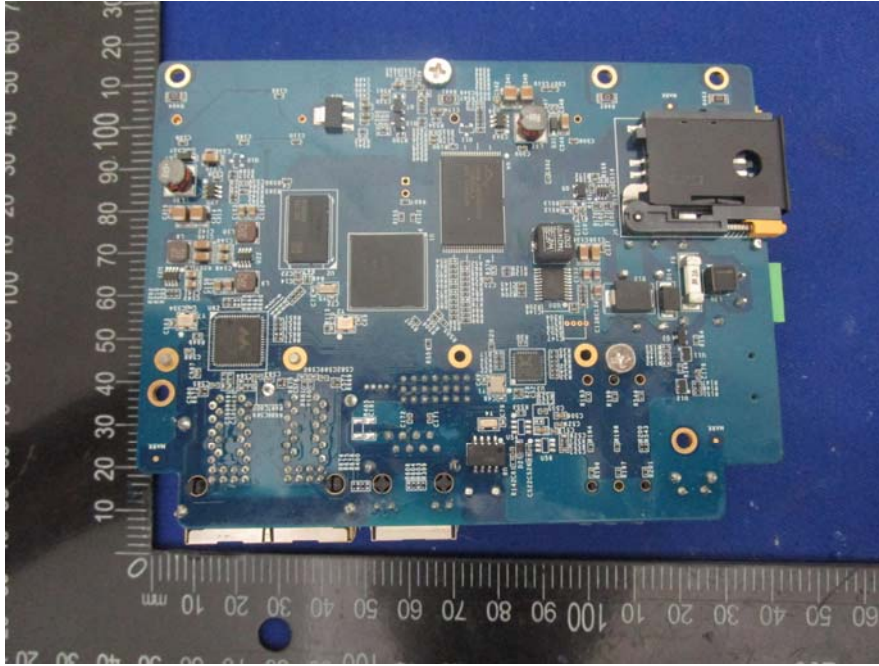

EXHIBIT C – EUT INTERNAL PHOTOGRAPHS

Model: UR55

EUT – Uncover1 View

EUT – Uncover2 View

EUT – Uncover3 View

EUT – PCB1 Bottom View

EUT – PCB1 Top View

EUT – Uncover4 View

EUT – LTE Module Board Top View

EUT – LTE Module Board Bottom View

EUT –LTE Module Label View

EUT – Mainboard Top View

EUT – Mainboard Bottom View

EUT – Wifi Module Label View

Model: UR52

EUT – Uncover1 View

EUT – Uncover2 View

EUT – Uncover3 View

EUT – Mainboard Top View

EUT – Mainboard Bottom View

EUT –PCB-1 Top View

EUT – PCB-1 Bottom View

EUT – LTE Module Top View

EUT – LTE Module Bottom View

EUT – LTE Module Label View

EUT – Wifi Module Label View