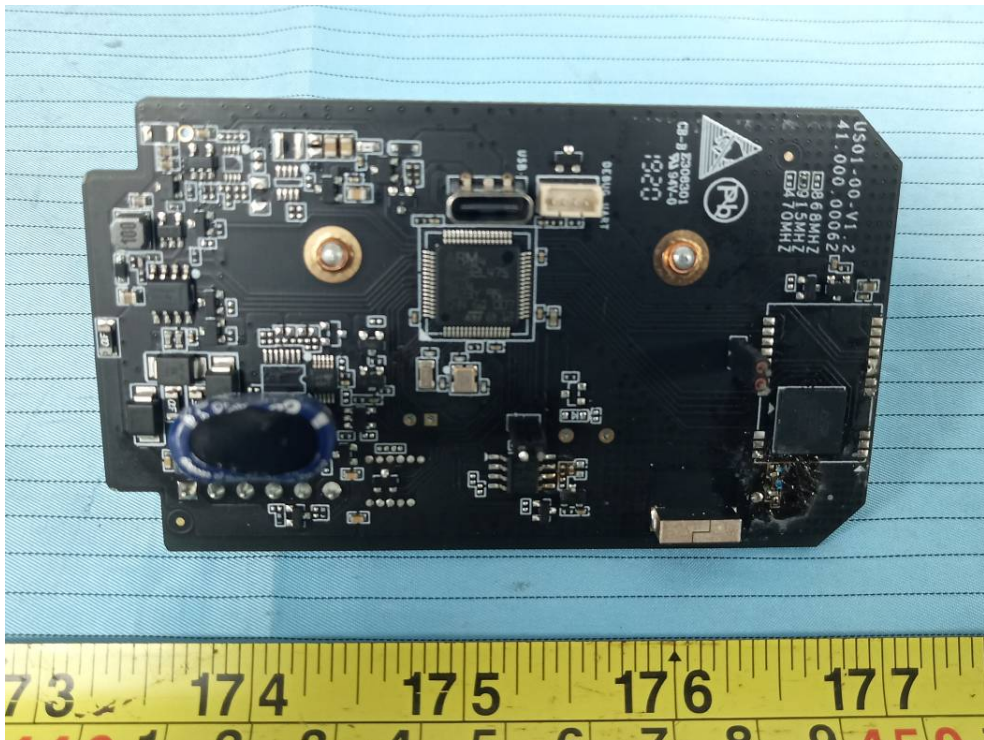

EXHIBIT C - EUT INTERNAL PHOTOGRAPHS

Model: EM500-UDL-915

Lora Antenna

NFC Antenna

Model: EM500-CO2-915

Model: EM500-915