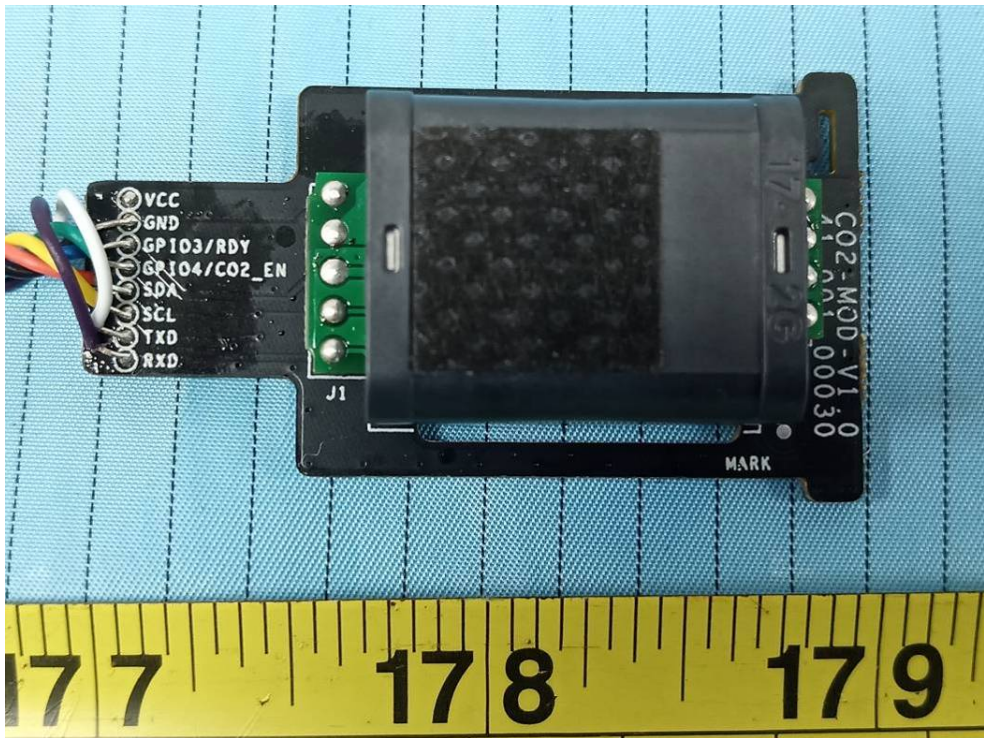

EXHIBIT C - EUT INTERNAL PHOTOGRAPHS

Model: EM500-UDL-915

Lora Antenna

NFC Antenna

Model: EM500-CO2-915

Model: EM500-915