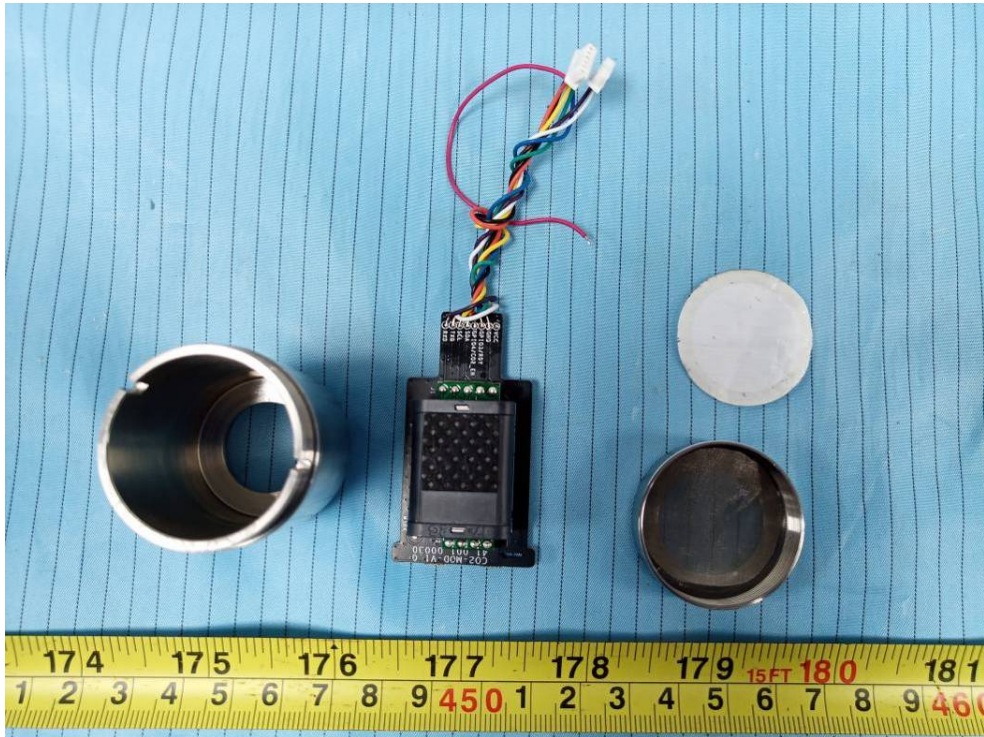

EXHIBIT C - EUT INTERNAL PHOTOGRAPHS

Model: EM500-UDL-915

Lora Antenna

NFC Antenna

Model: EM500-CO2-915

Model: EM500-915