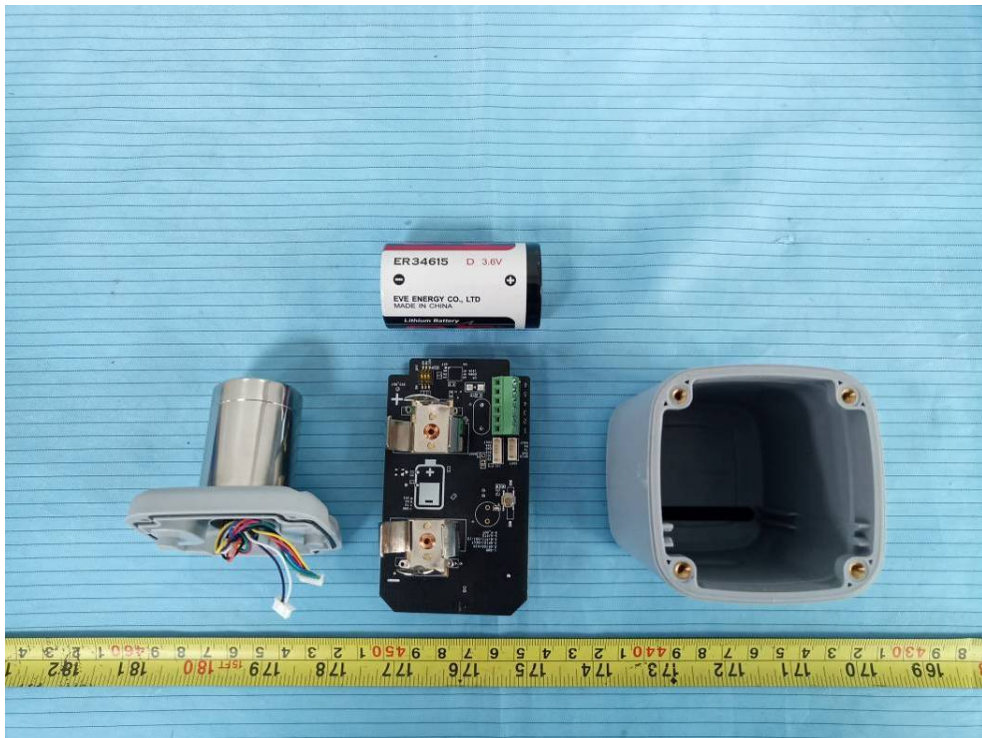

EXHIBIT C - EUT INTERNAL PHOTOGRAPHS

Model: EM500-UDL-915

Lora Antenna

NFC Antenna

Model: EM500-CO2-915

Model: EM500-915