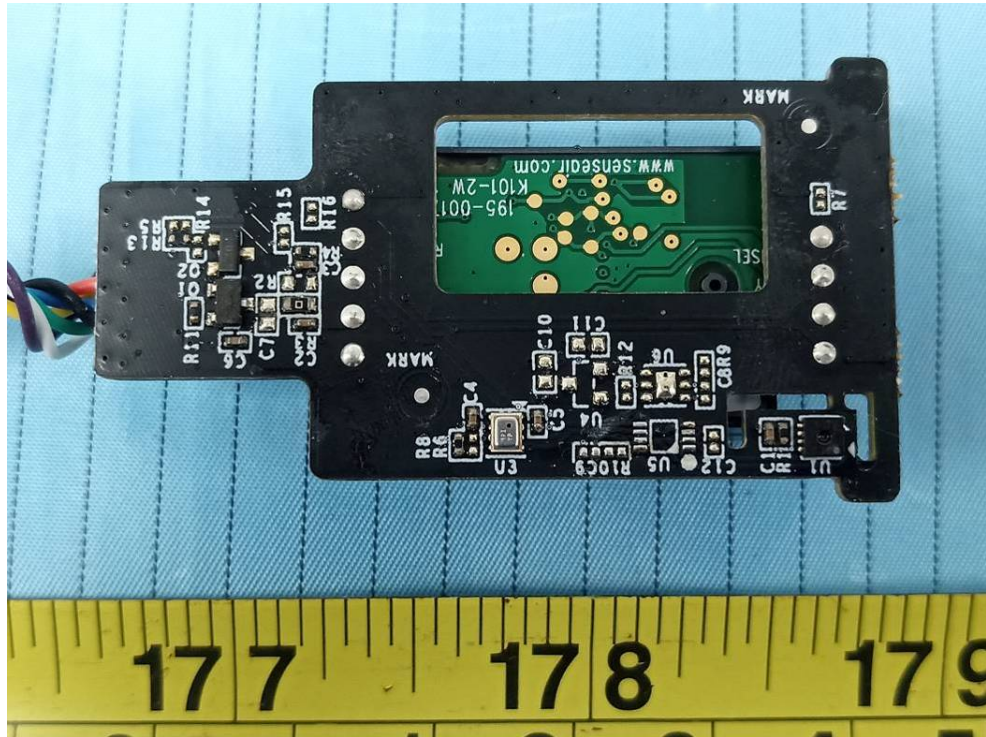

EXHIBIT C - EUT INTERNAL PHOTOGRAPHS

Model: EM500-UDL-915

Lora Antenna

NFC Antenna

Model: EM500-CO2-915

Model: EM500-915