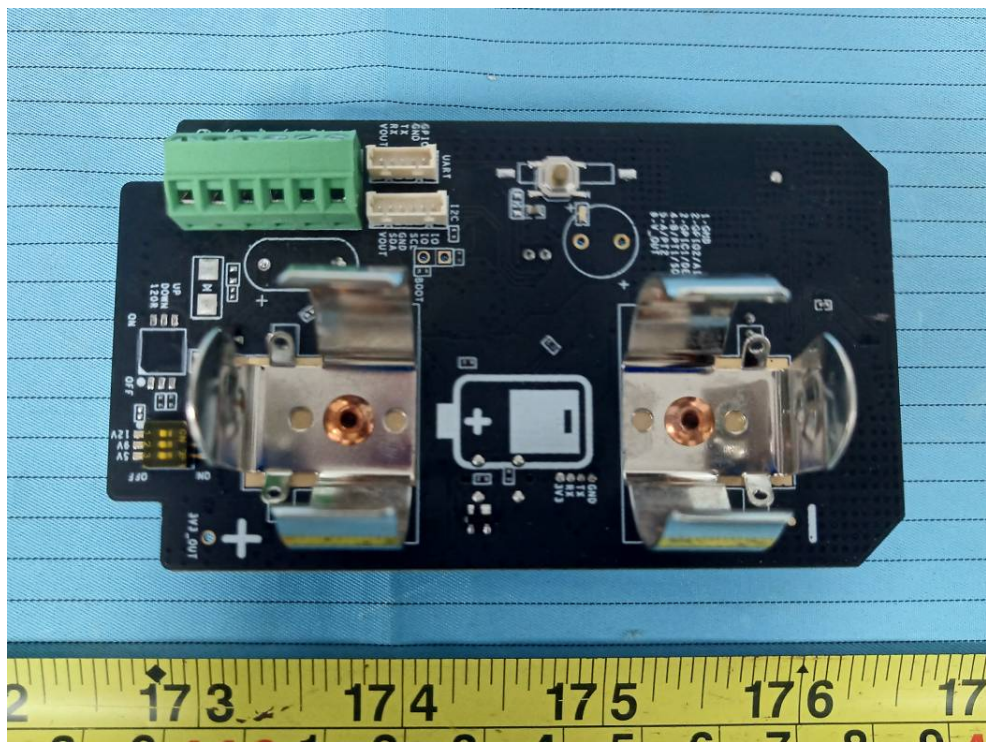

EXHIBIT C - EUT INTERNAL PHOTOGRAPHS

Model: EM500-UDL-915

Lora Antenna

NFC Antenna

Model: EM500-CO2-915

Model: EM500-915