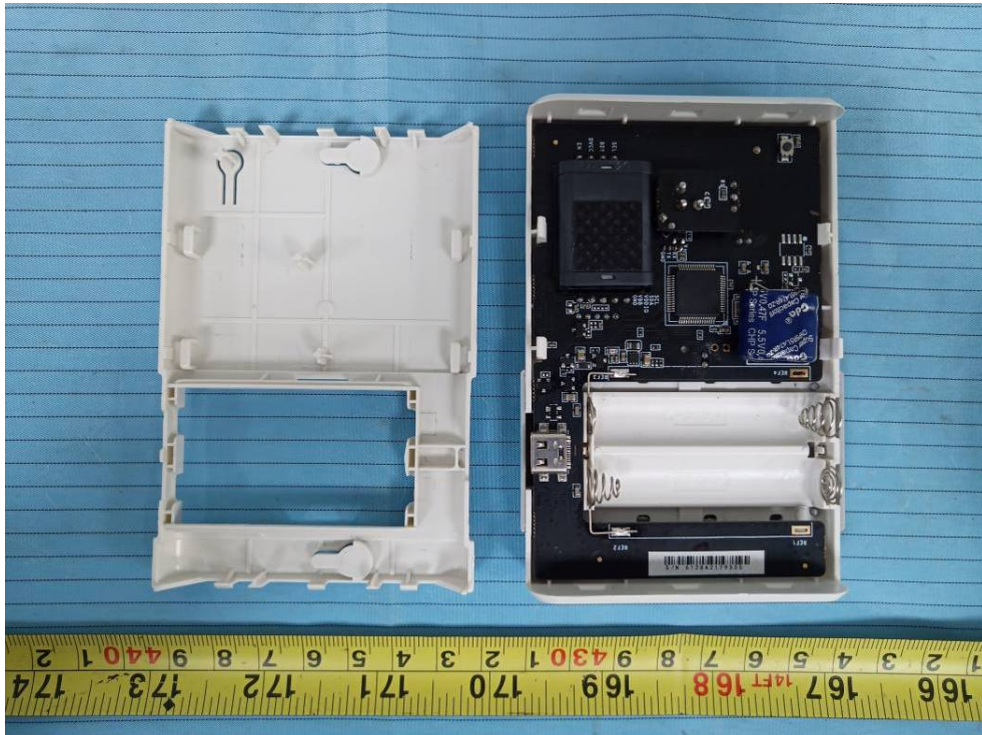

**EXHIBIT C - EUT INTERNAL PHOTOGRAPHS**

Model: AM102-915

Lora  
Antenna

NFC Antenna

Battery

Model: AM100-915