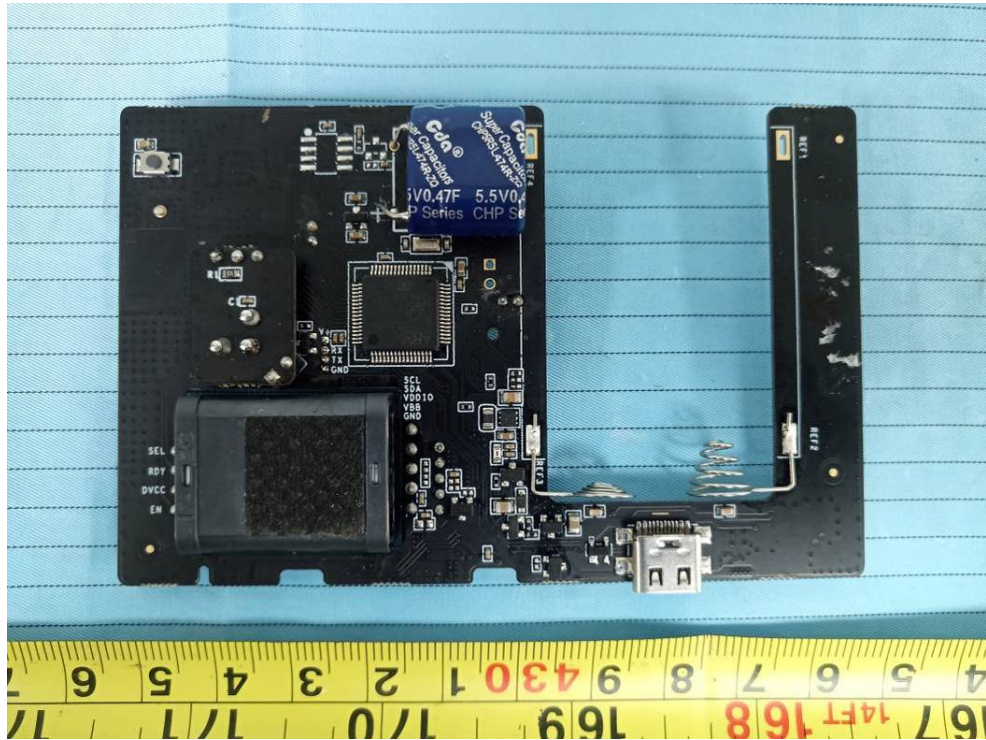

**EXHIBIT C - EUT INTERNAL PHOTOGRAPHS**

Model: AM102-915

Lora  
Antenna

NFC Antenna

Battery

Model: AM100-915