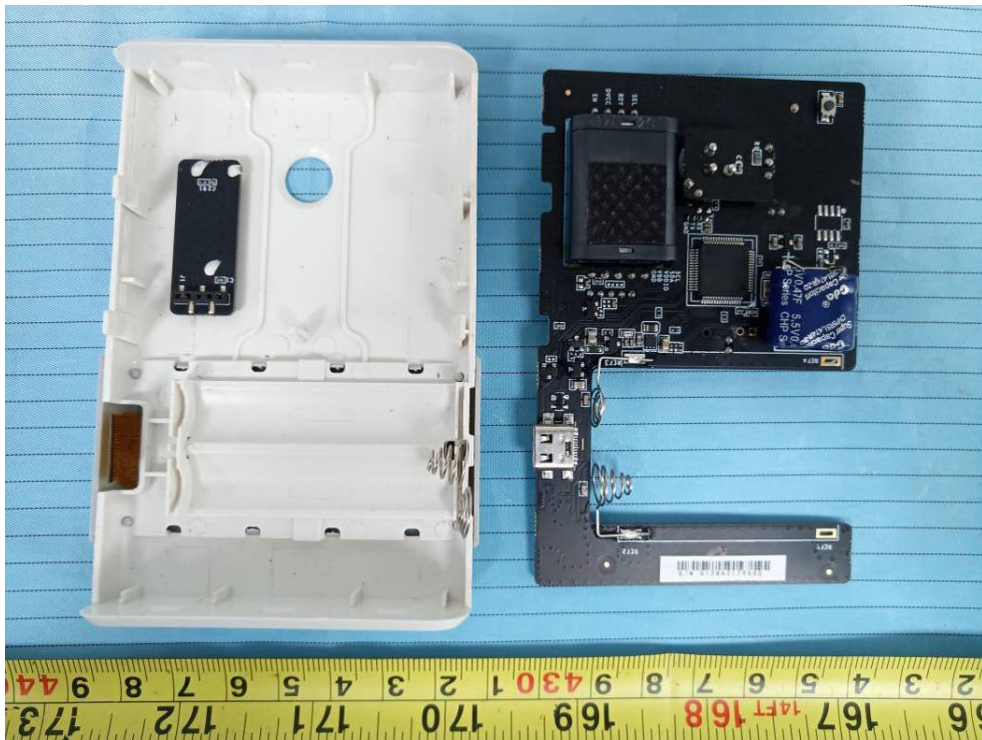

**EXHIBIT C - EUT INTERNAL PHOTOGRAPHS**

Model: AM102-915

Lora  
Antenna

NFC Antenna

Battery

Model: AM100-915