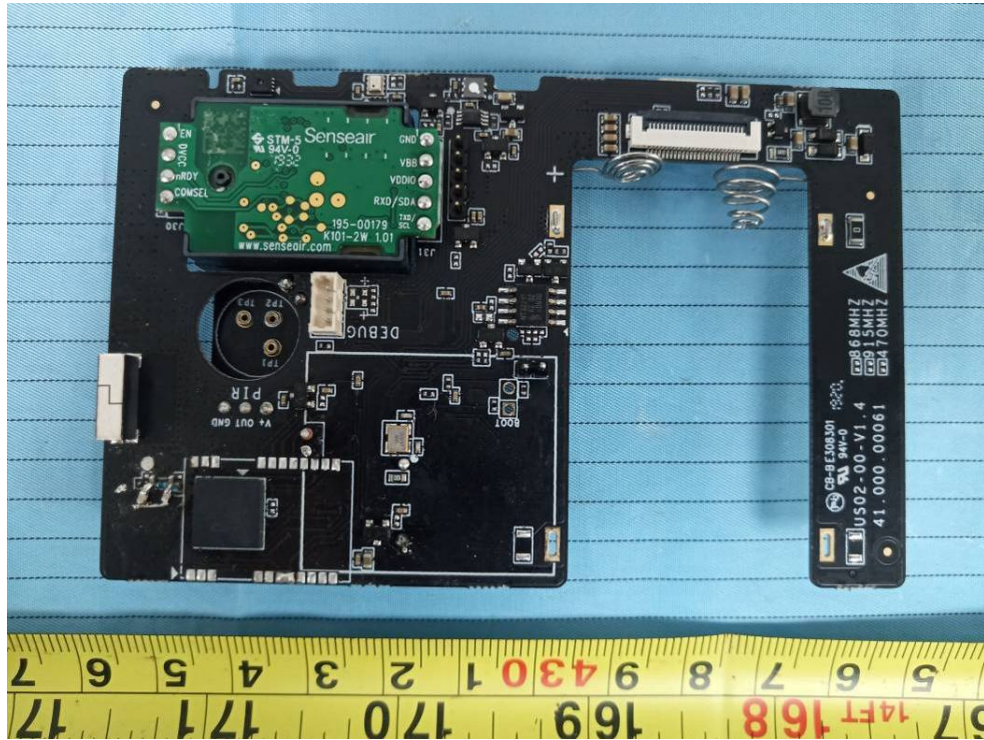

**EXHIBIT C - EUT INTERNAL PHOTOGRAPHS**

Model: AM102-915

Lora  
Antenna

NFC Antenna

Battery

Model: AM100-915