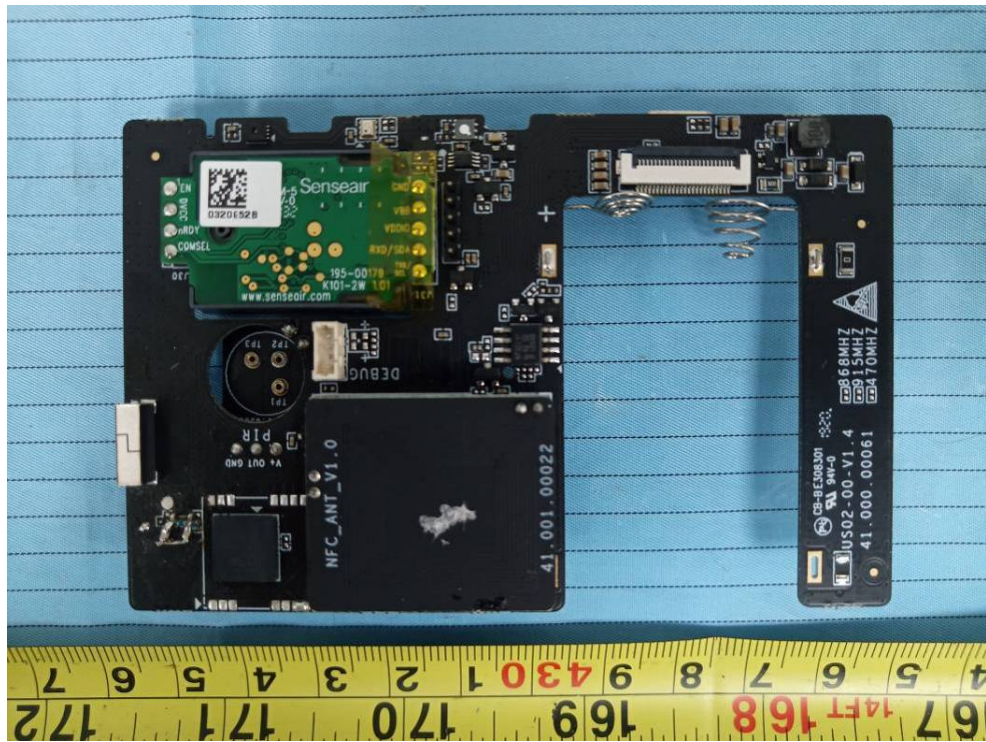

**EXHIBIT C - EUT INTERNAL PHOTOGRAPHS**

Model: AM102-915

Lora  
Antenna

NFC Antenna

Battery

Model: AM100-915