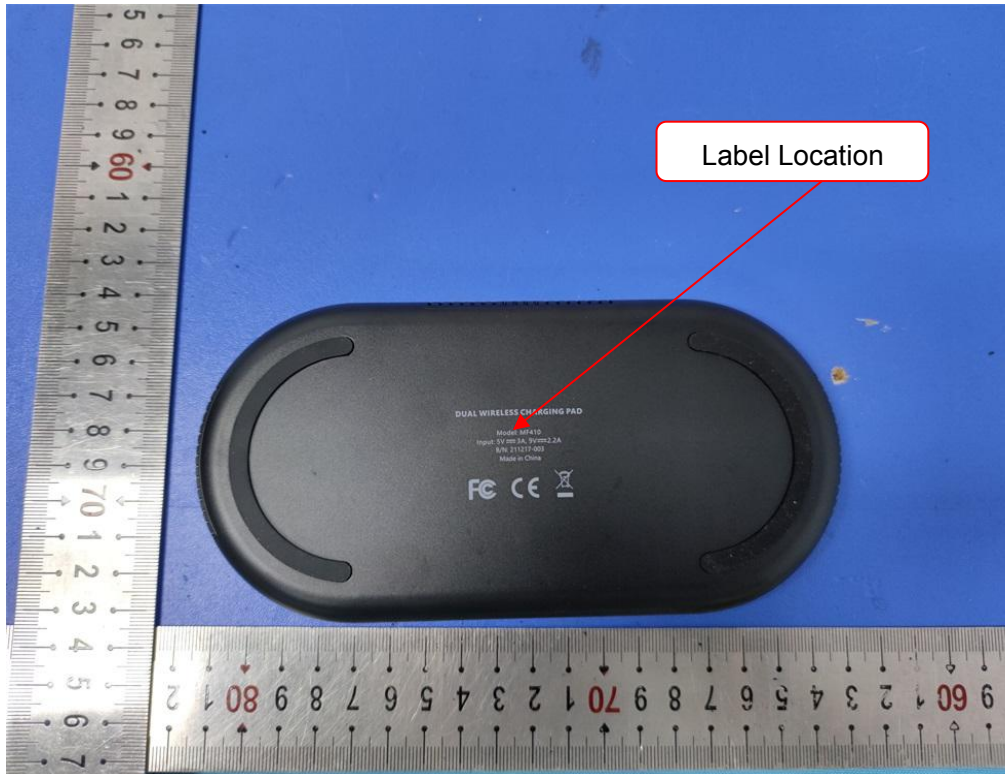

Label and Location

Wireless Charger
Model No.: MF410
FCC ID : 2AOSUMF410

Size: L: 2.0cm*W: 2.0cm

I