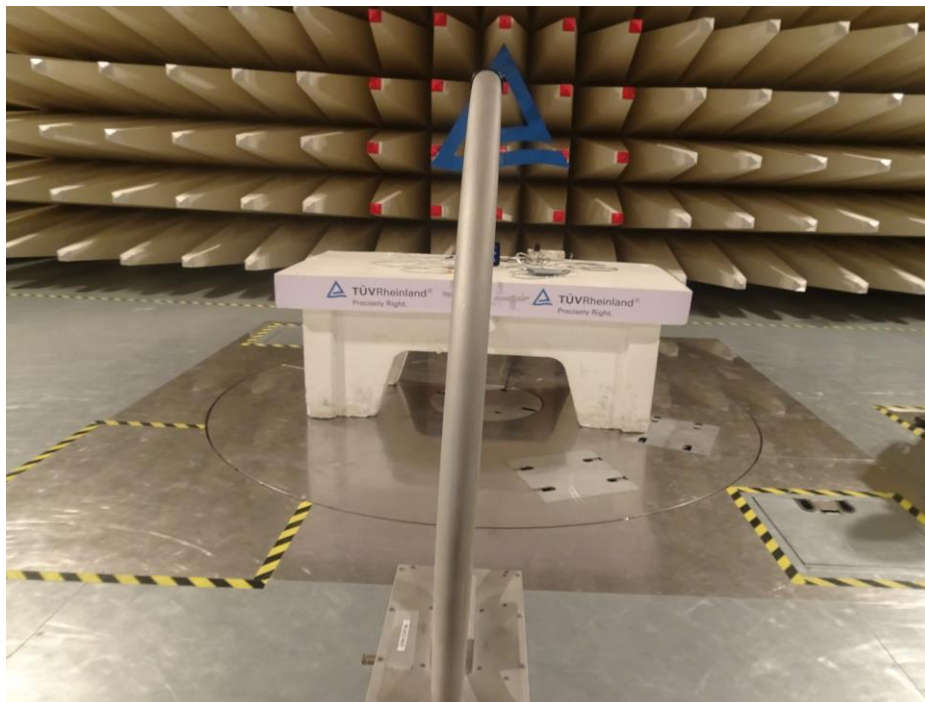

Test setup Frequency Range 9kHz-30MHz Active Loop Antenna

Test setup Frequency Range 9kHz-30MHz Active Loop Antenna

Test setup Frequency Range 30MHz-200MHz Biconical Antenna

Test setup Frequency Range 30MHz-200MHz Biconical Antenna

Test setup Conducted Emission Test on A.C. Power Line