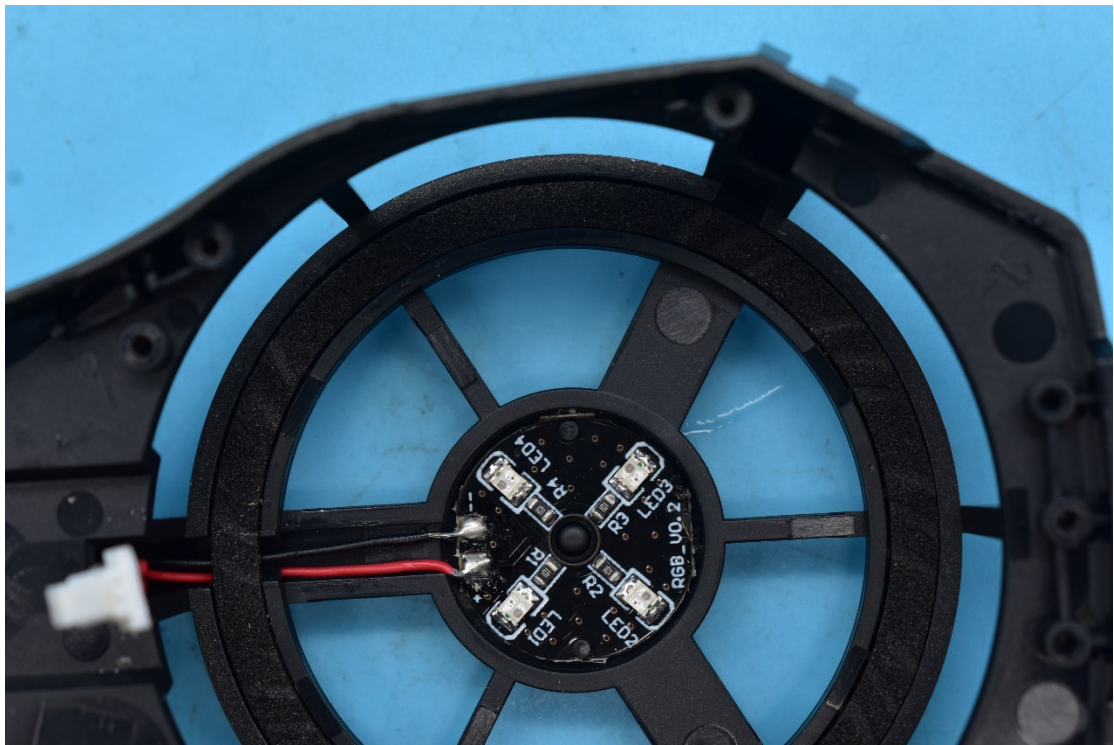

# FCC ID:2AOREFLYDIGIB3

## Internal Photos

### 1. EUT uncover view

## 2. Antenna view