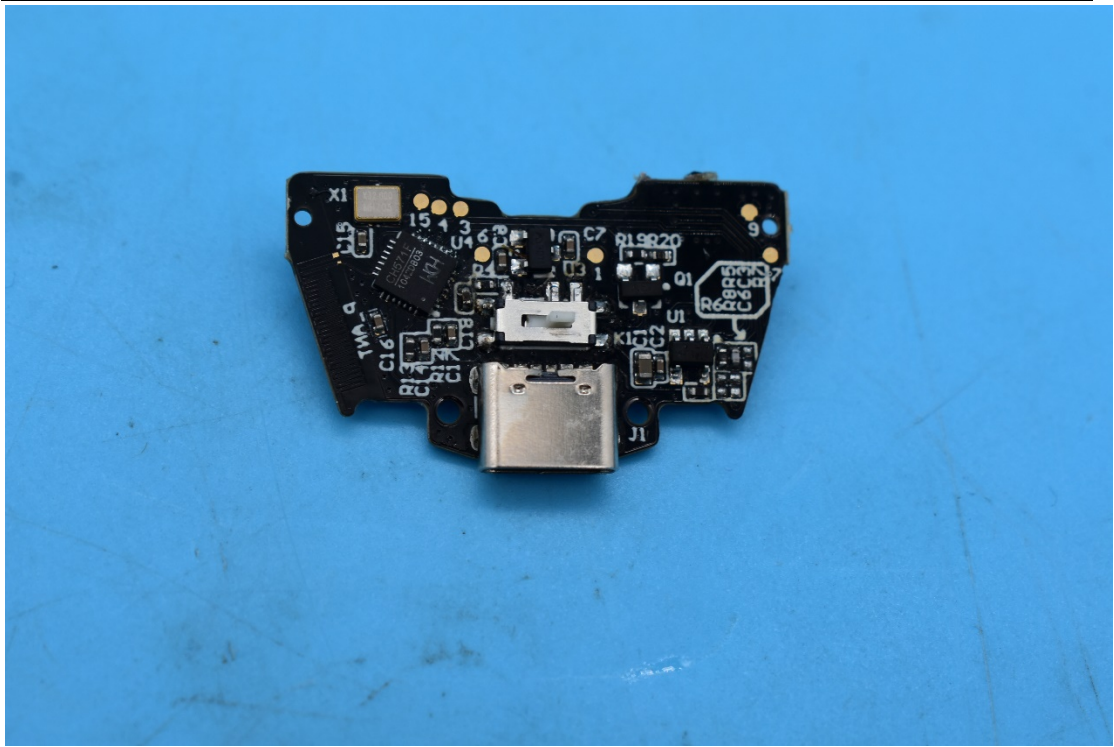

# FCC ID:2AOREFLYDIGIB3

## Internal Photos

### 1. EUT uncover view

## 2. Antenna view