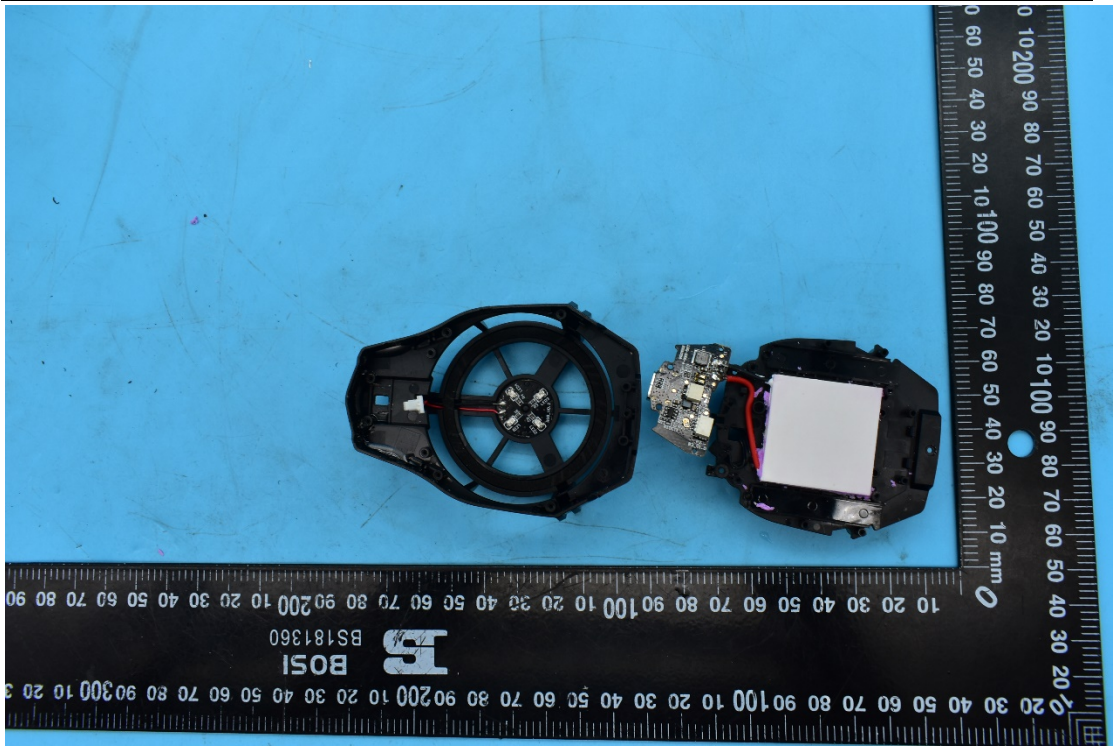

# FCC ID:2AOREFLYDIGIB3

## Internal Photos

### 1. EUT uncover view

## 2. Antenna view