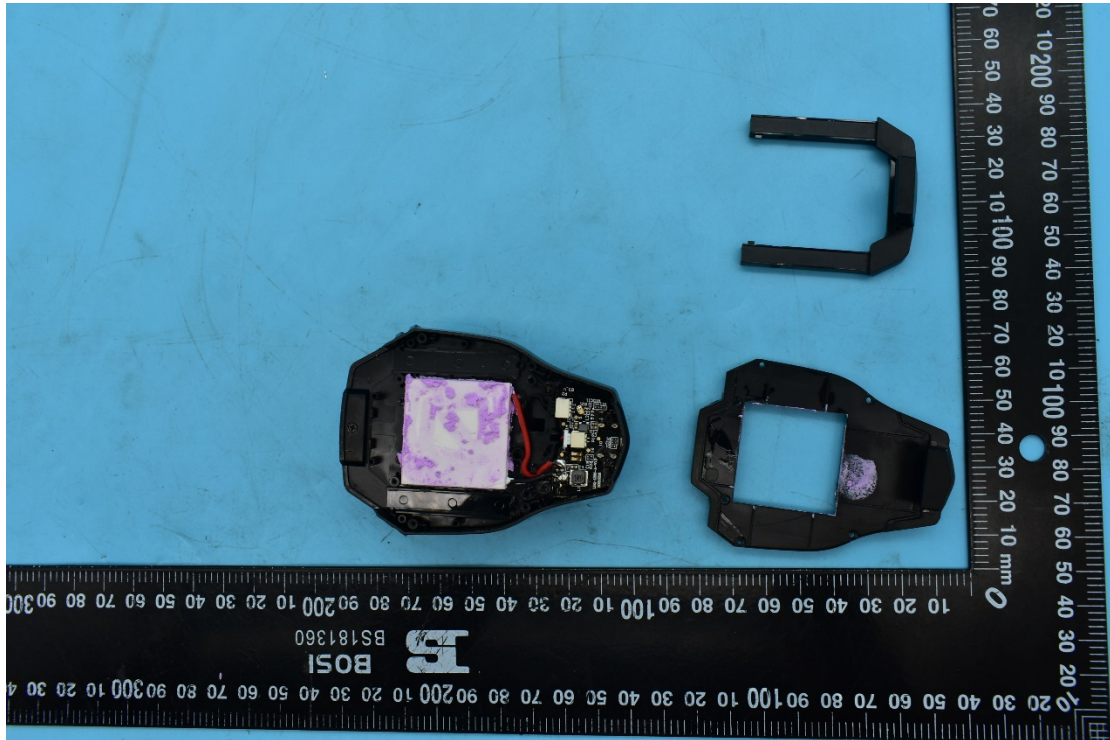

# FCC ID:2AOREFLYDIGIB3

## Internal Photos

### 1. EUT uncover view

## 2. Antenna view