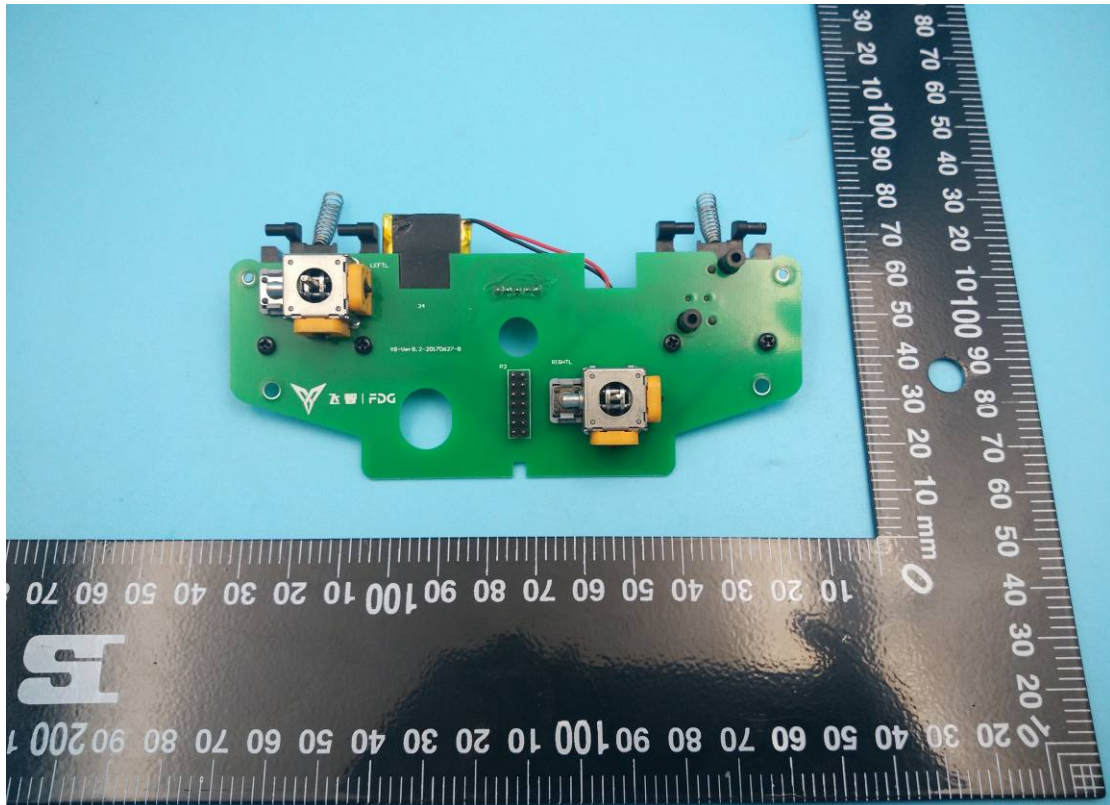

# FCC ID: 2AORE-X8

## Internal Photos

## 2. Mainboard front view

### 3. Mainboard rear view

4. BT antenna view