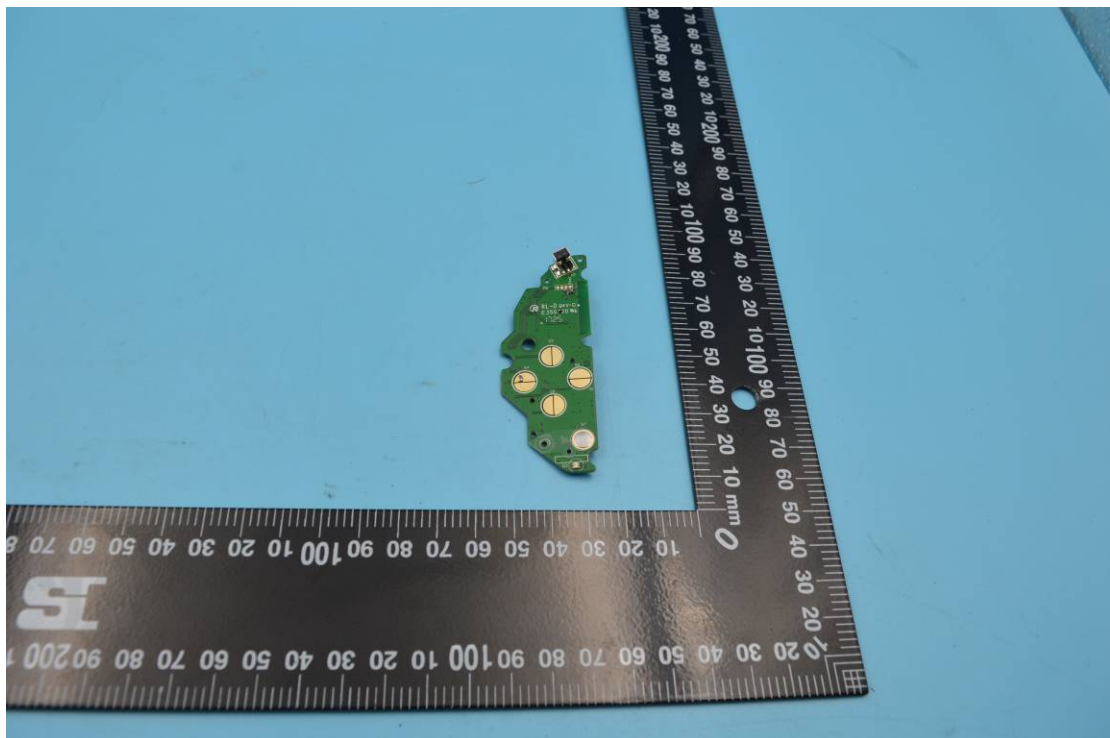

FCC ID: 2AORE-WEE

Internal Photos

1. EUT uncover view

2. Mainboard front view

3. Mainboard rear view

4. BT antenna view