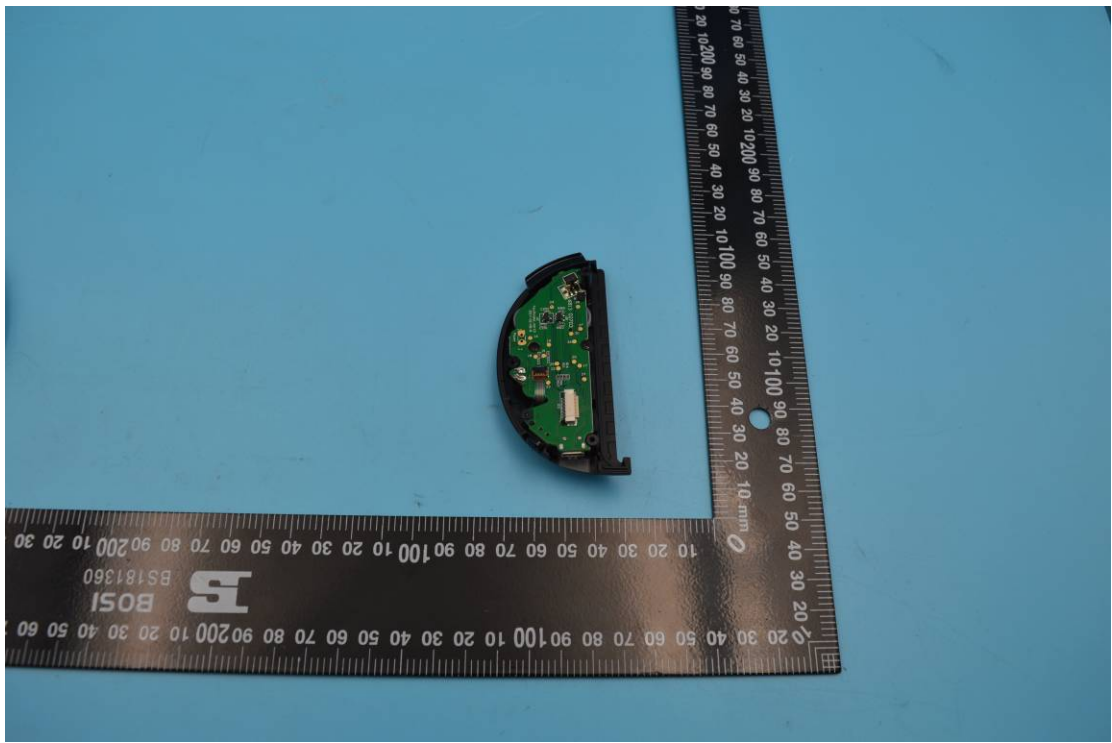

FCC ID: 2AORE-WEE

Internal Photos

1. EUT uncover view

2. Mainboard front view

3. Mainboard rear view

4. BT antenna view