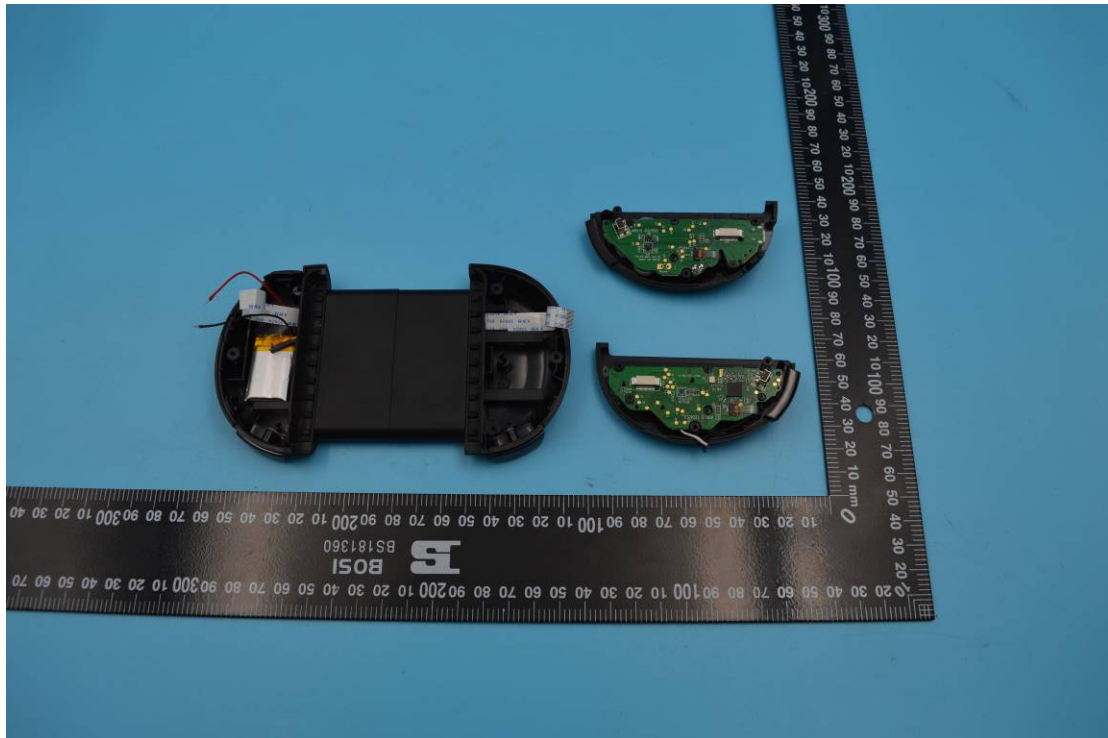

FCC ID: 2AORE-WEE

Internal Photos

1. EUT uncover view

2. Mainboard front view

3. Mainboard rear view

4. BT antenna view