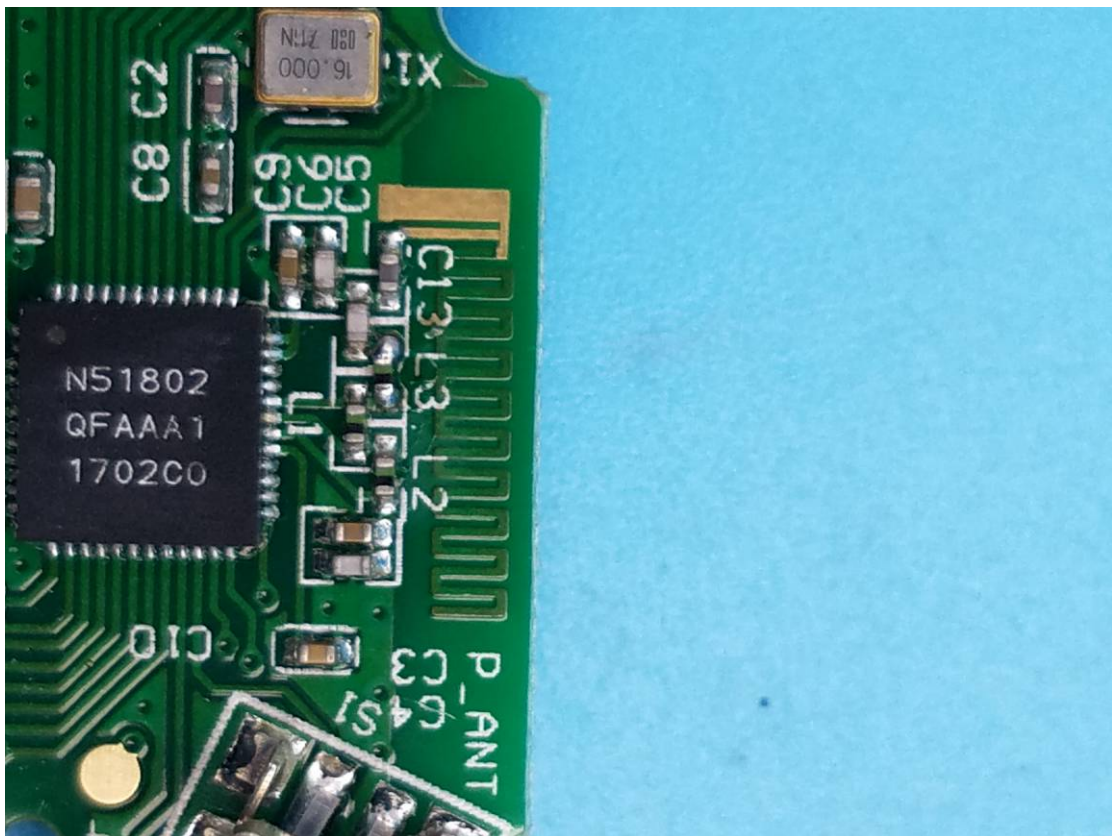

FCC ID: 2AORE-WEE

Internal Photos

1. EUT uncover view

2. Mainboard front view

3. Mainboard rear view

4. BT antenna view