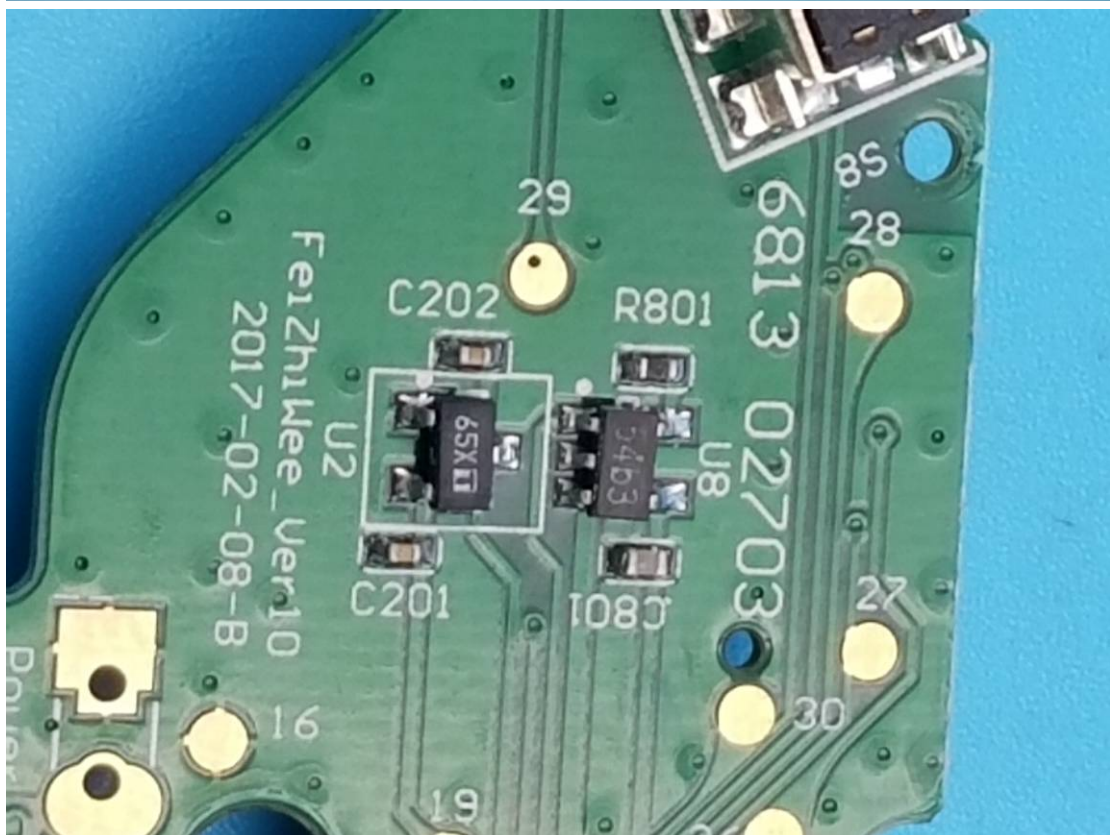

FCC ID: 2AORE-WEE

Internal Photos

1. EUT uncover view

2. Mainboard front view

3. Mainboard rear view

4. BT antenna view