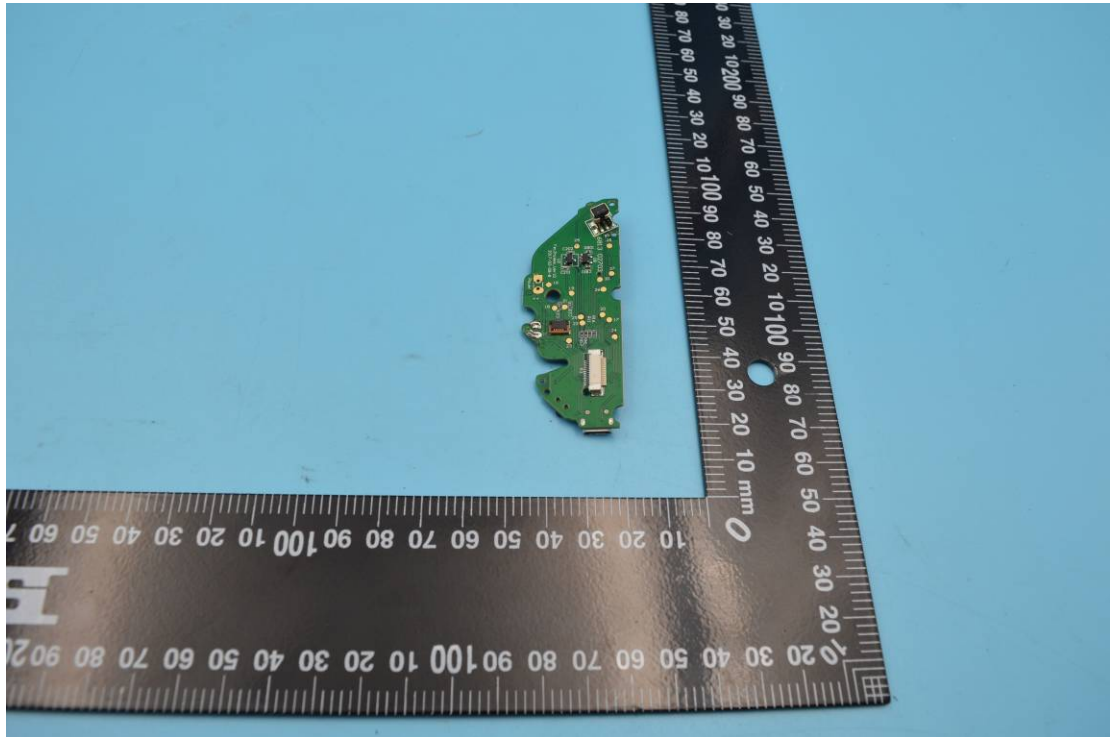

FCC ID: 2AORE-WEE

Internal Photos

1. EUT uncover view

2. Mainboard front view

3. Mainboard rear view

4. BT antenna view