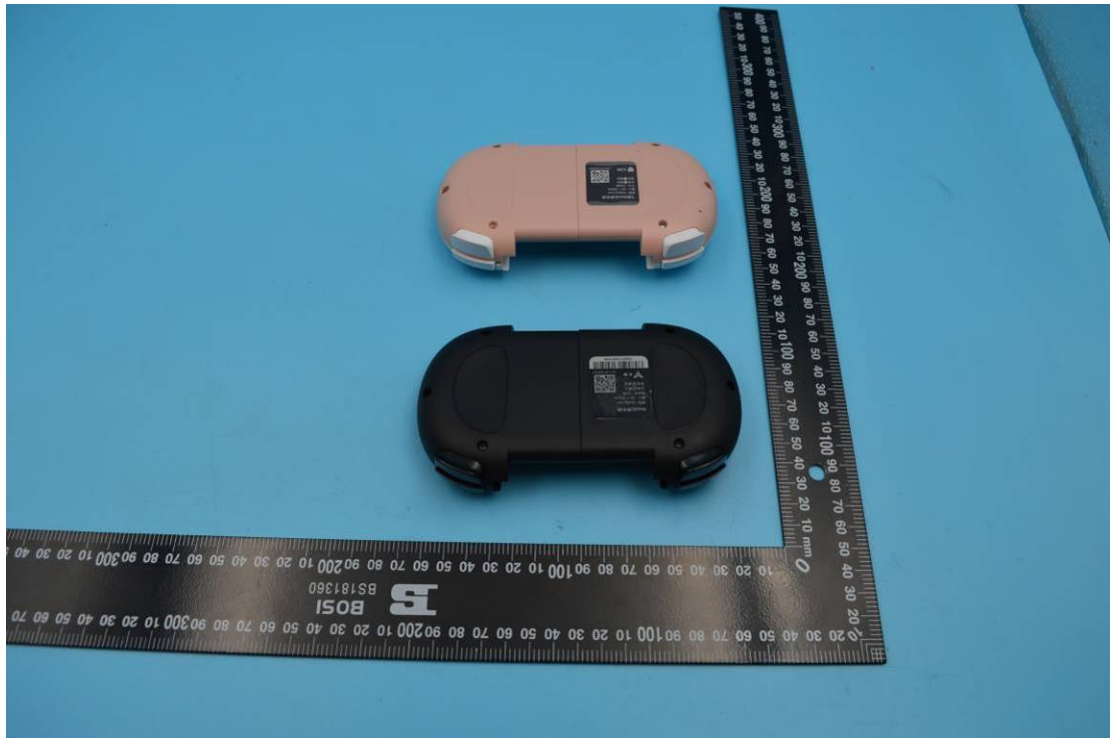

FCC ID: 2AORE-WEE

External Photos

1. EUT front view

2. EUT rear view

3. EUT left side view

4. EUT right side view

5. EUT top view

6. EUT bottom view