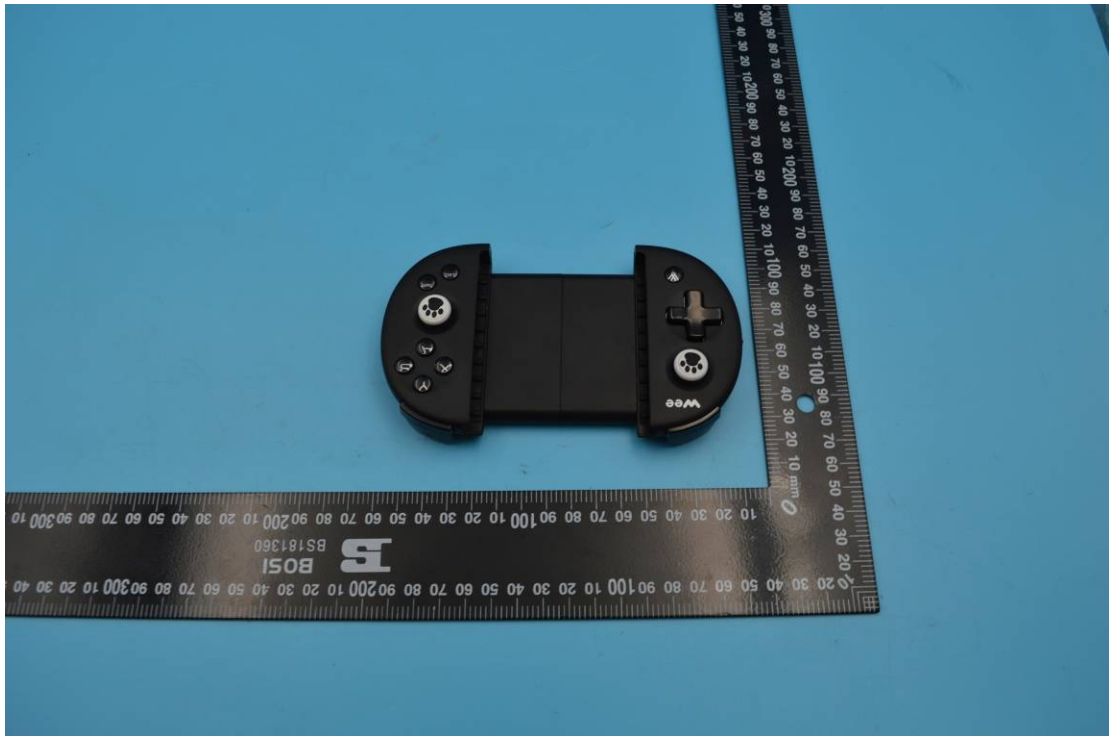

FCC ID: 2AORE-WEE

External Photos

1. EUT front view

2. EUT rear view

3. EUT left side view

4. EUT right side view

5. EUT top view

6. EUT bottom view