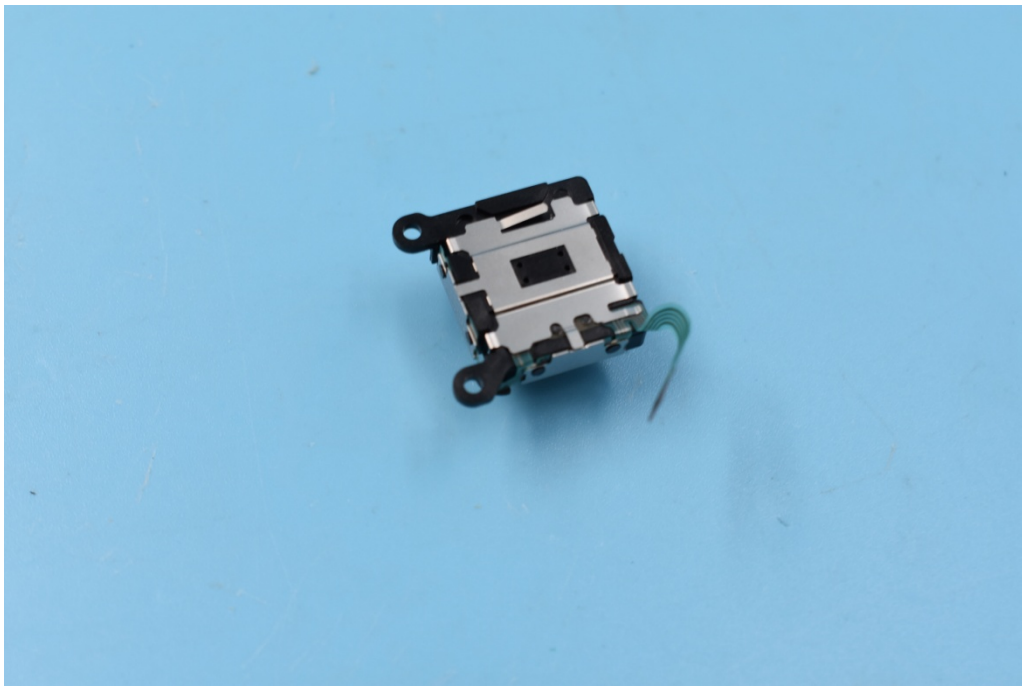

FCC ID: 2AORE-WASP-X

Internal Photos

1. EUT uncover view

2. Mainboard front view

3. Mainboard rear view

4. BT antenna view