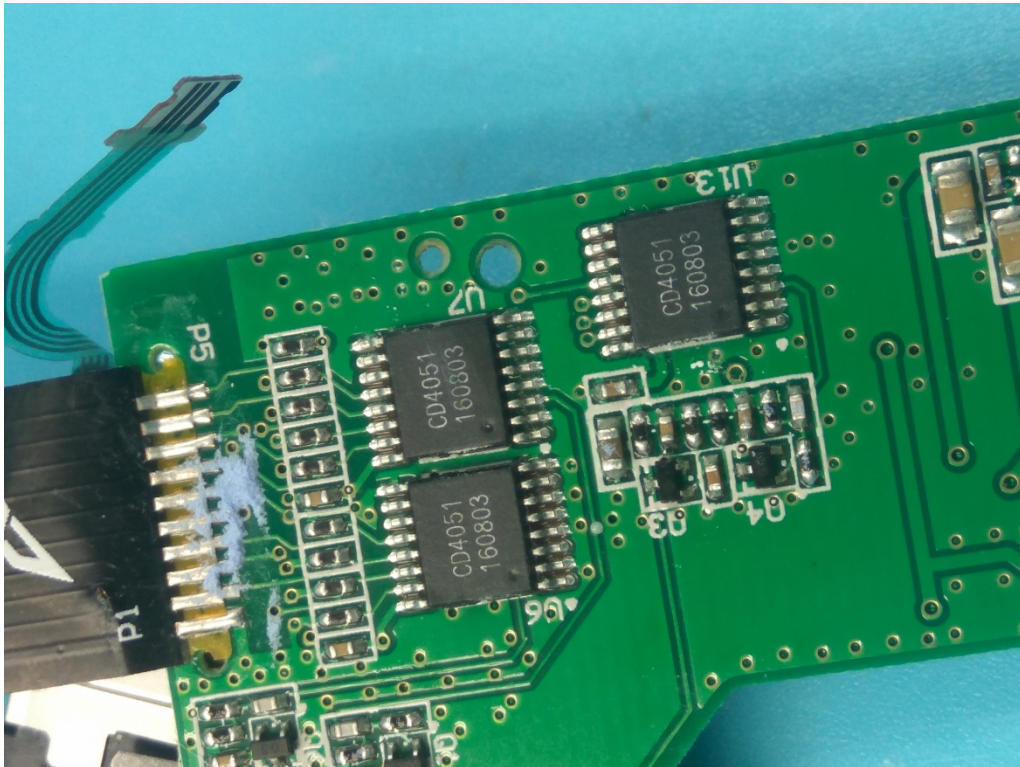

FCC ID: 2AORE-WASP-X

Internal Photos

1. EUT uncover view

2. Mainboard front view

3. Mainboard rear view

4. BT antenna view