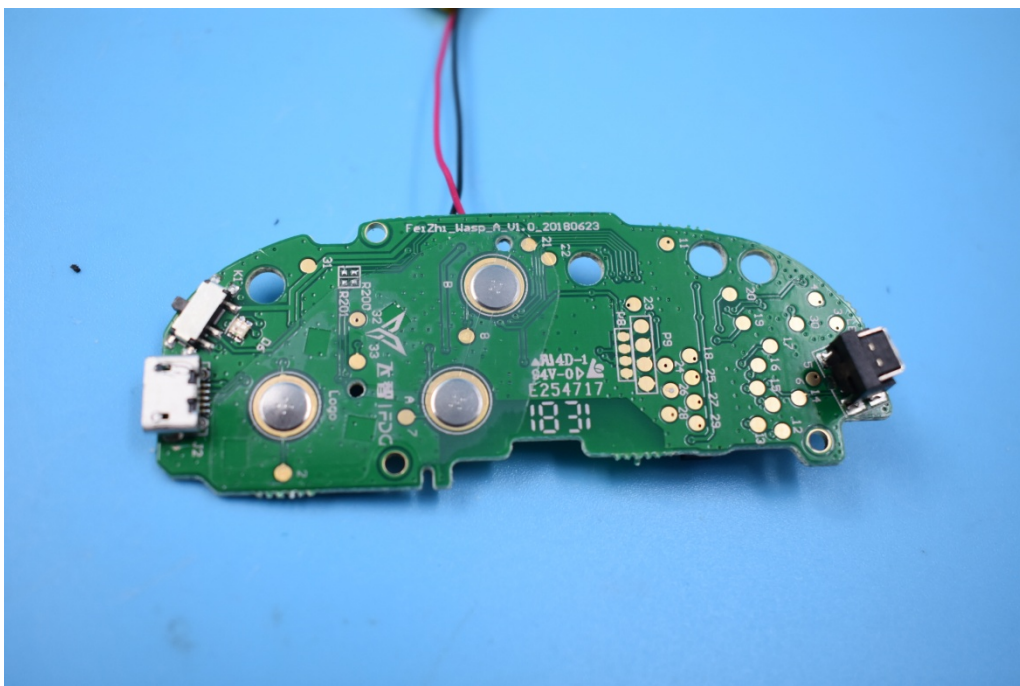

FCC ID: 2AORE-WASP-X

Internal Photos

1. EUT uncover view

2. Mainboard front view

3. Mainboard rear view

4. BT antenna view