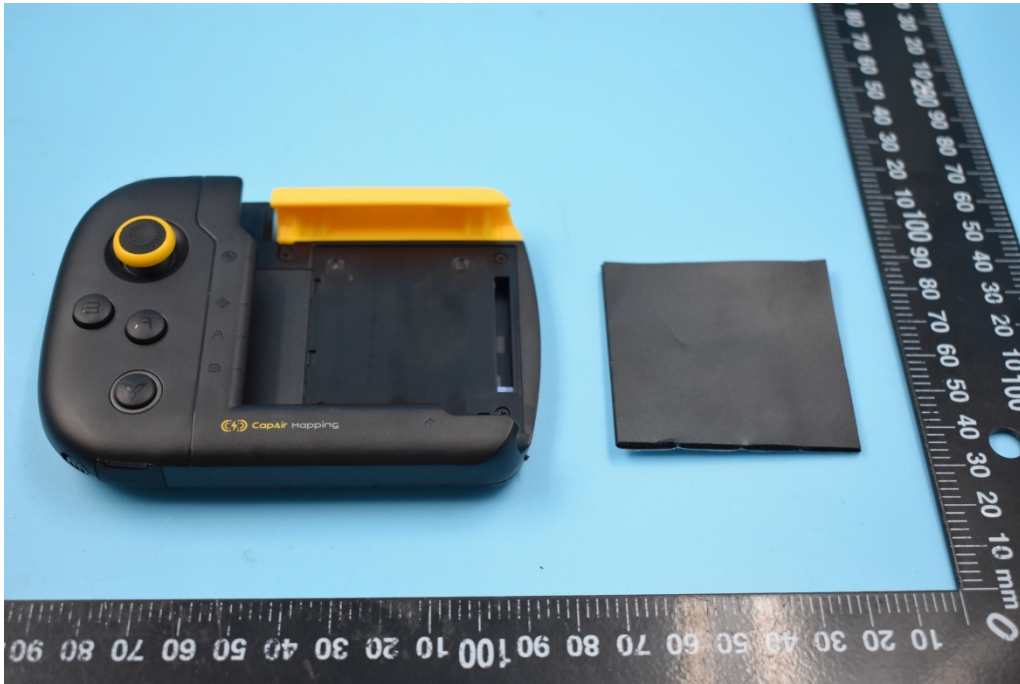

FCC ID: 2AORE-WASP-X

Internal Photos

1. EUT uncover view

2. Mainboard front view

3. Mainboard rear view

4. BT antenna view