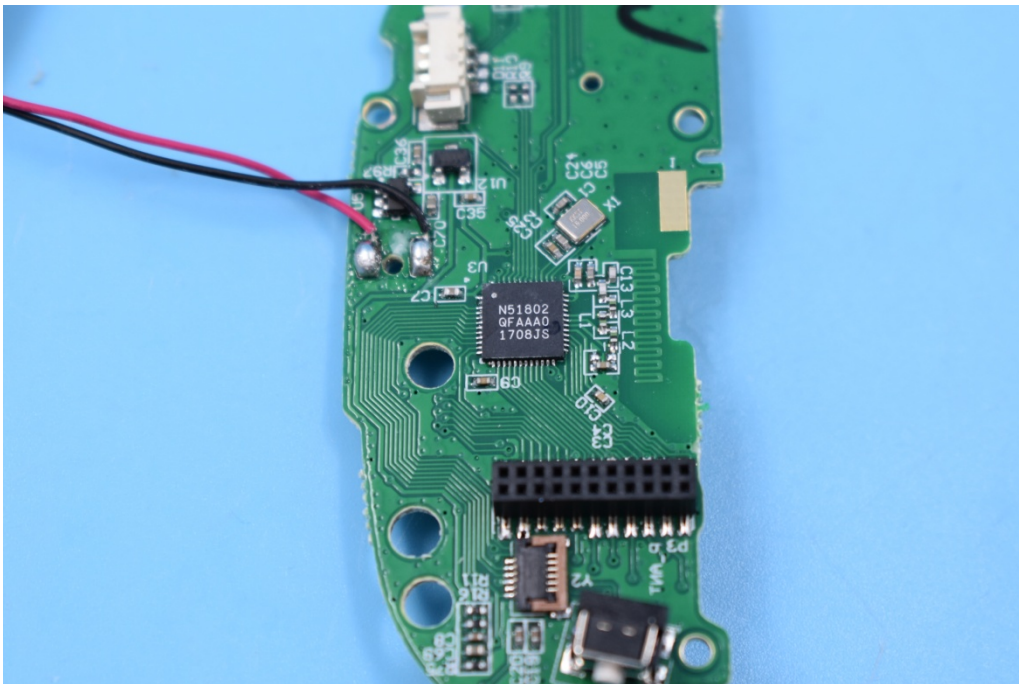

FCC ID: 2AORE-WASP-X

Internal Photos

1. EUT uncover view

2. Mainboard front view

3. Mainboard rear view

4. BT antenna view