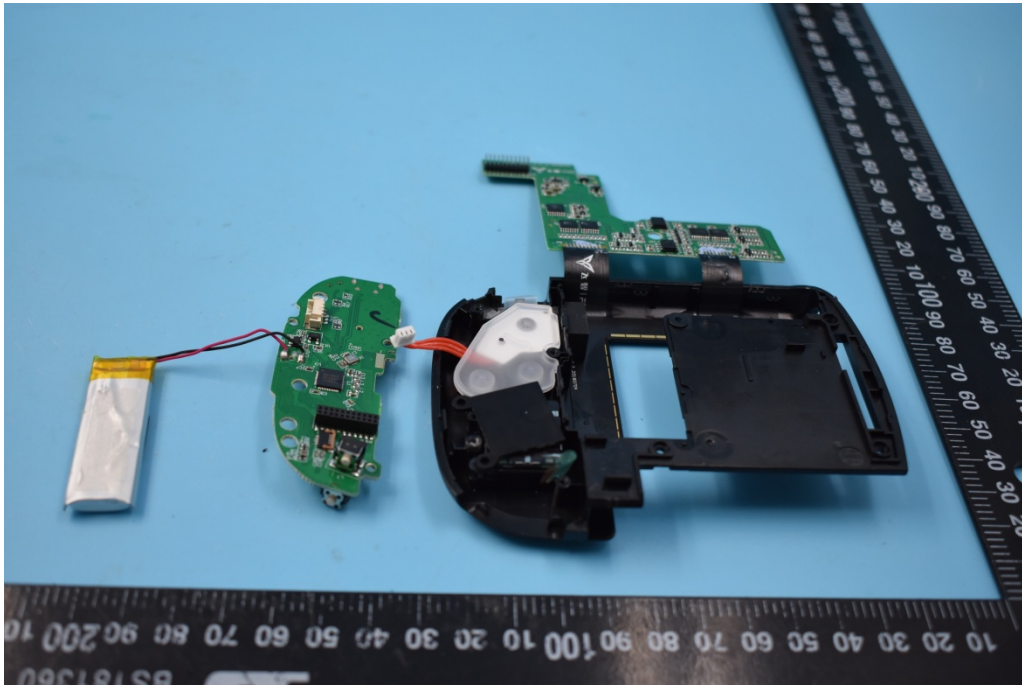

FCC ID: 2AORE-WASP-X

Internal Photos

1. EUT uncover view

2. Mainboard front view

3. Mainboard rear view

4. BT antenna view