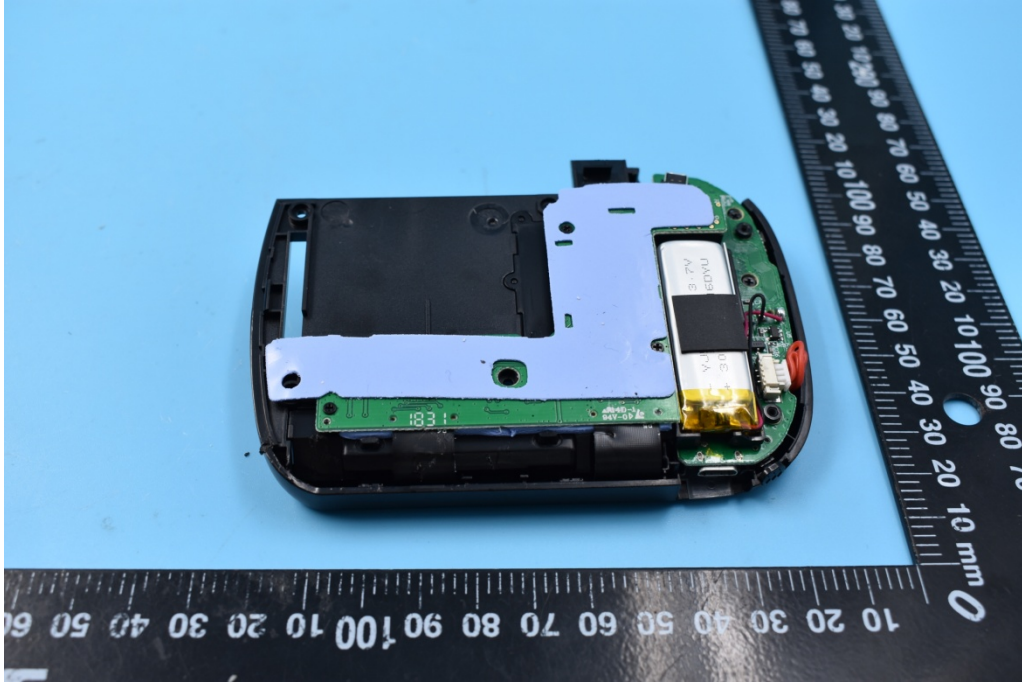

FCC ID: 2AORE-WASP-X

Internal Photos

1. EUT uncover view

2. Mainboard front view

3. Mainboard rear view

4. BT antenna view