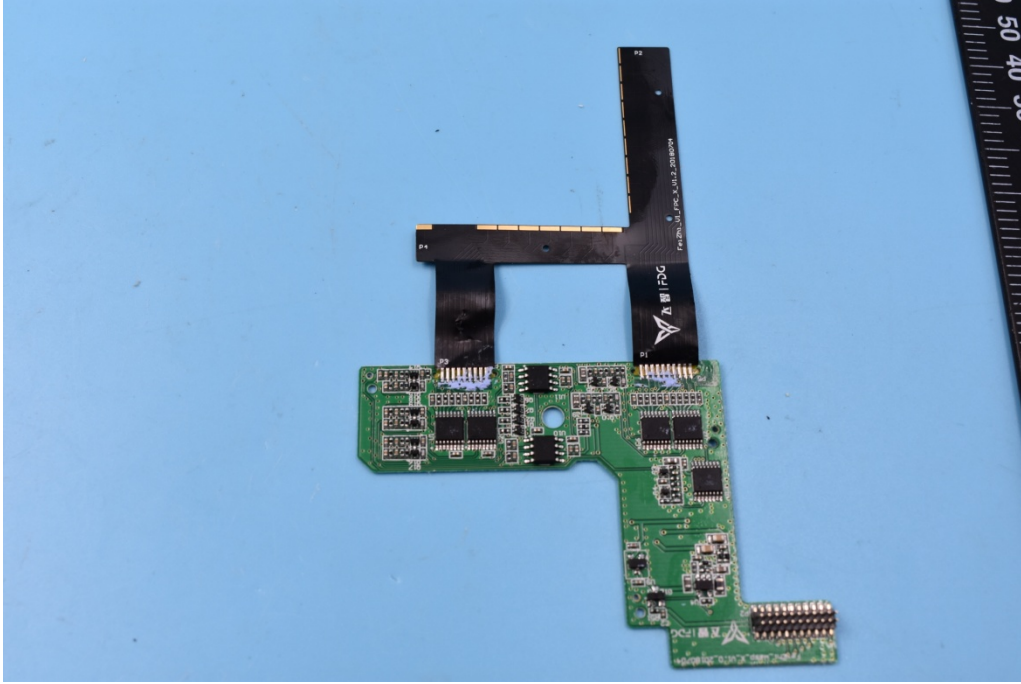

FCC ID: 2AORE-WASP-X

Internal Photos

1. EUT uncover view

2. Mainboard front view

3. Mainboard rear view

4. BT antenna view