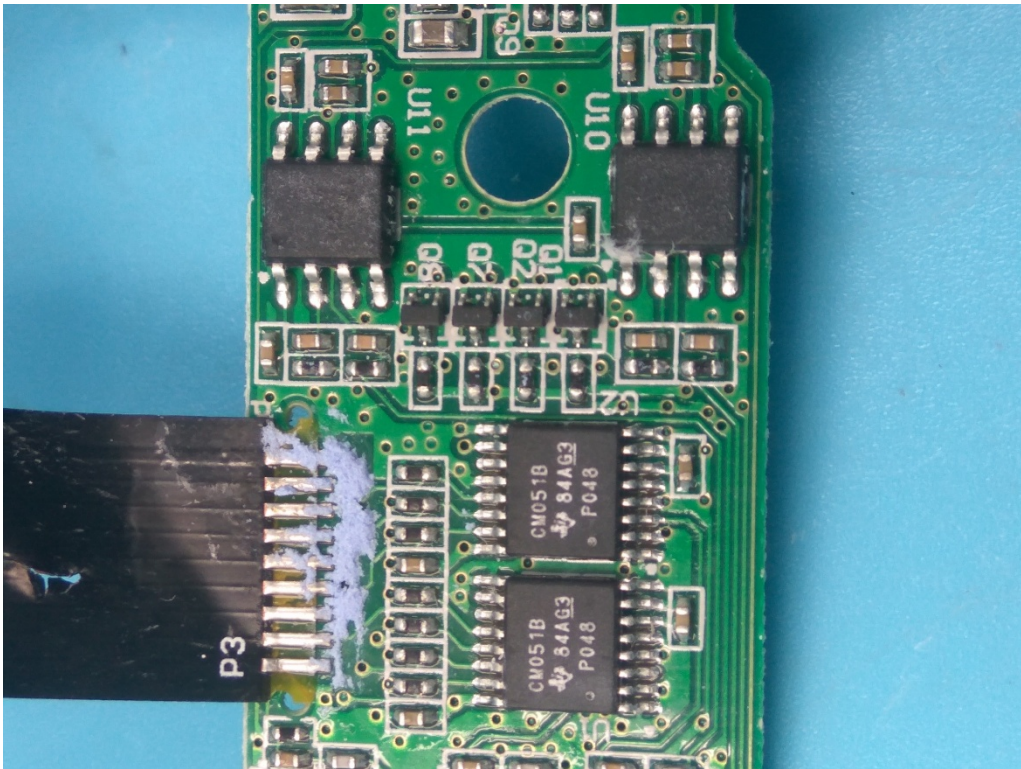

FCC ID: 2AORE-WASP-X

Internal Photos

1. EUT uncover view

2. Mainboard front view

3. Mainboard rear view

4. BT antenna view