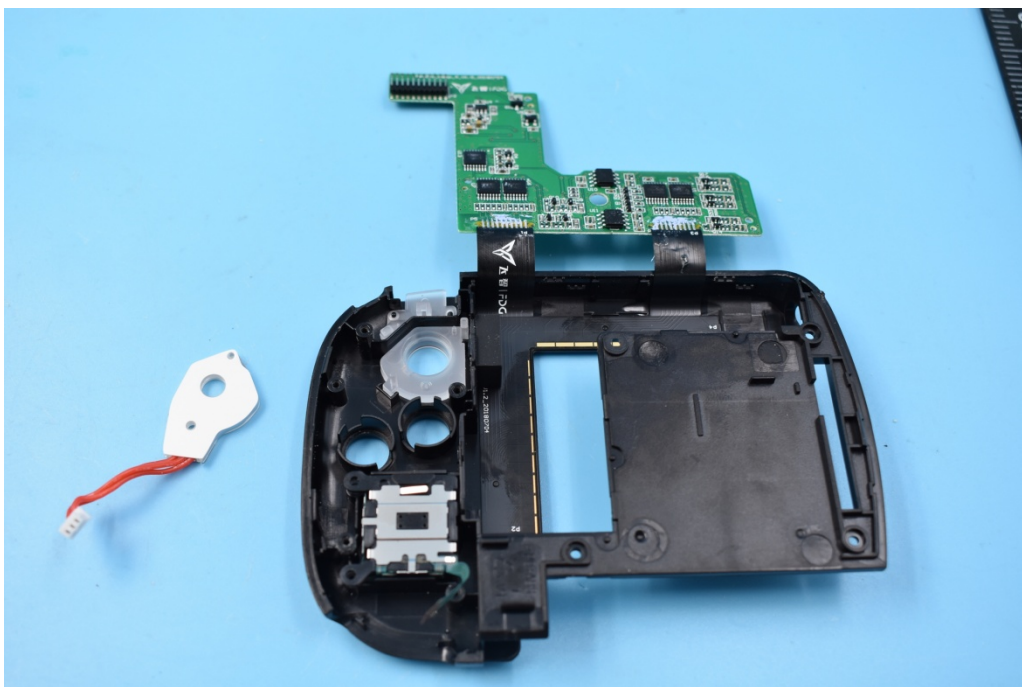

FCC ID: 2AORE-WASP-X

Internal Photos

1. EUT uncover view

2. Mainboard front view

3. Mainboard rear view

4. BT antenna view