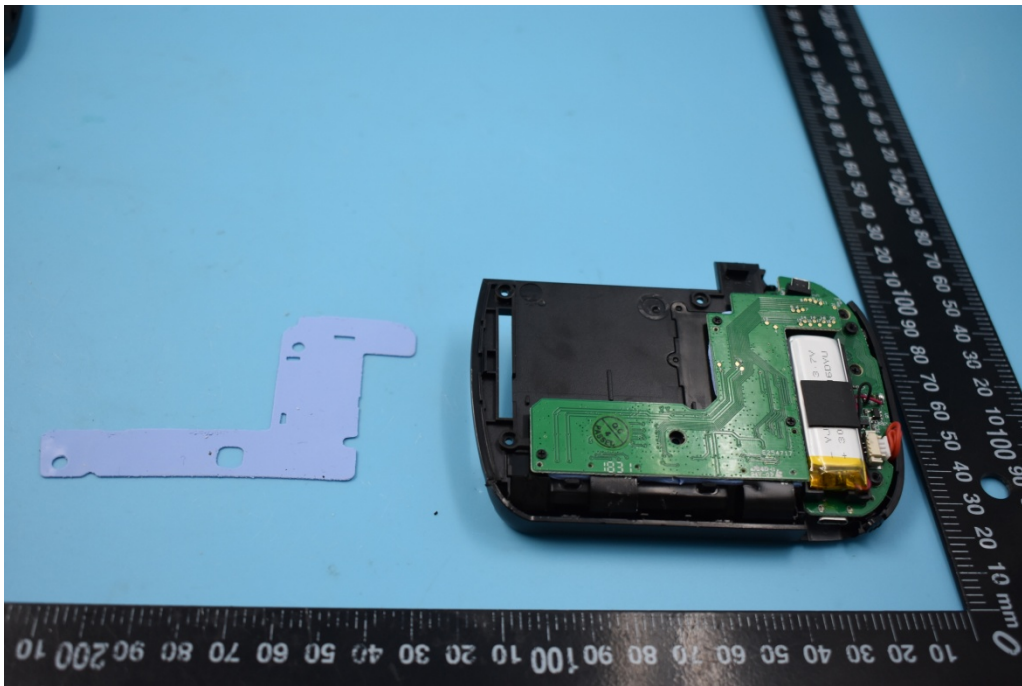

FCC ID: 2AORE-WASP-X

Internal Photos

1. EUT uncover view

2. Mainboard front view

3. Mainboard rear view

4. BT antenna view