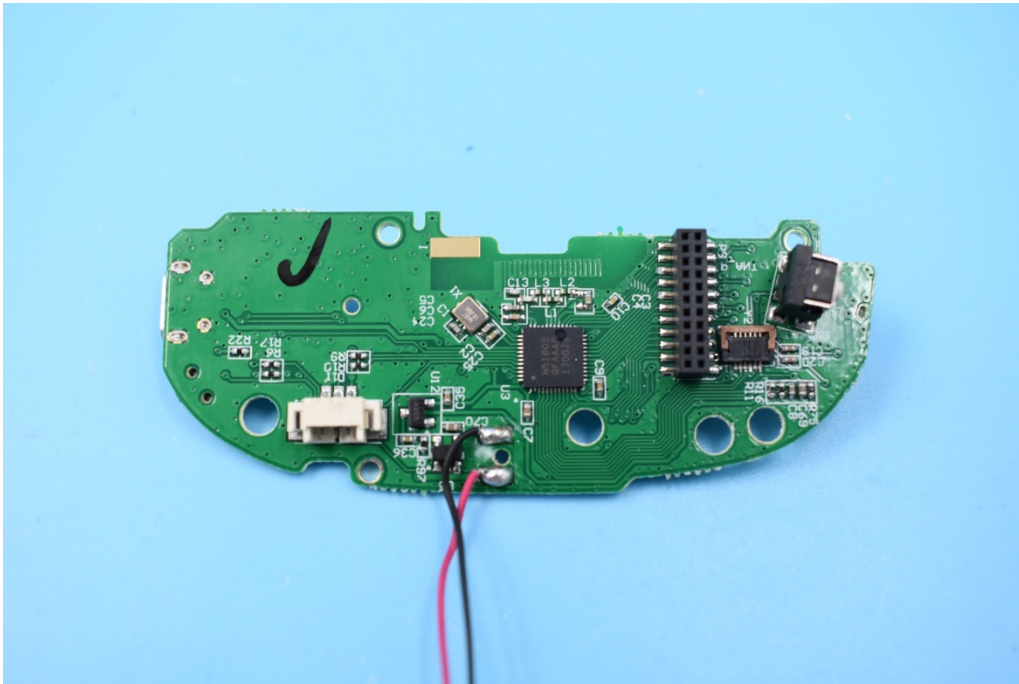

FCC ID: 2AORE-WASP-X

Internal Photos

1. EUT uncover view

2. Mainboard front view

3. Mainboard rear view

4. BT antenna view