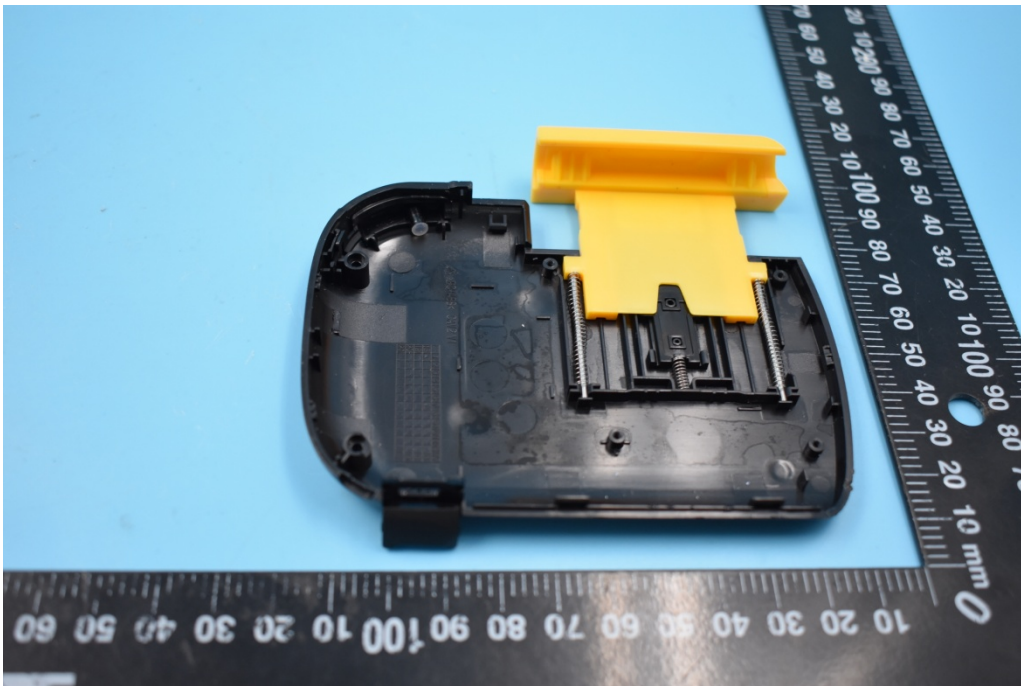

FCC ID: 2AORE-WASP-X

Internal Photos

1. EUT uncover view

2. Mainboard front view

3. Mainboard rear view

4. BT antenna view