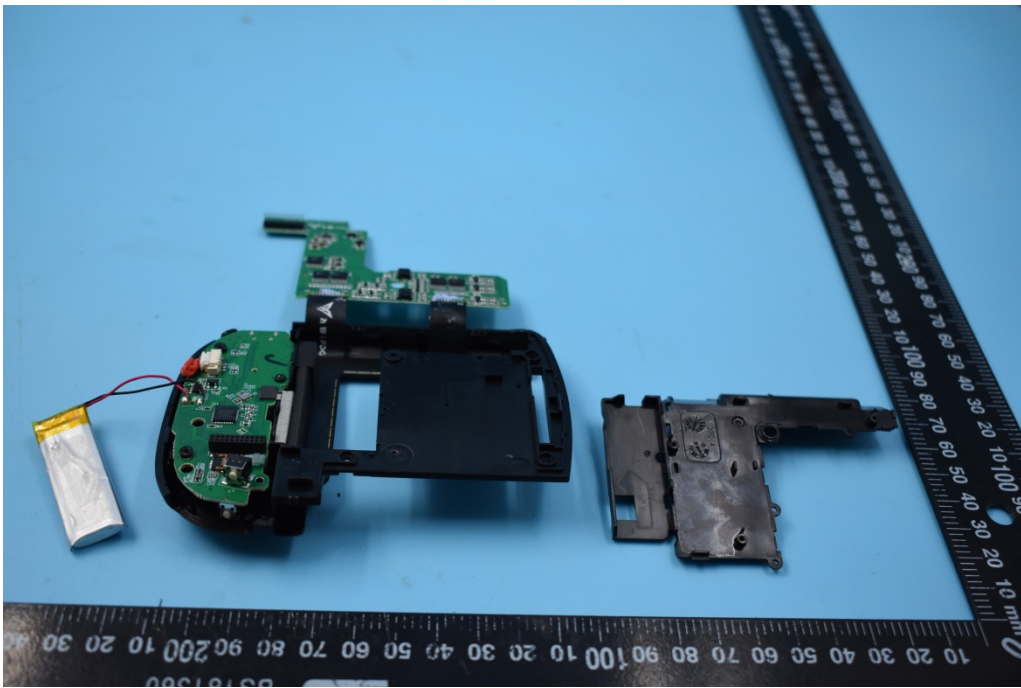

FCC ID: 2AORE-WASP-X

Internal Photos

1. EUT uncover view

2. Mainboard front view

3. Mainboard rear view

4. BT antenna view