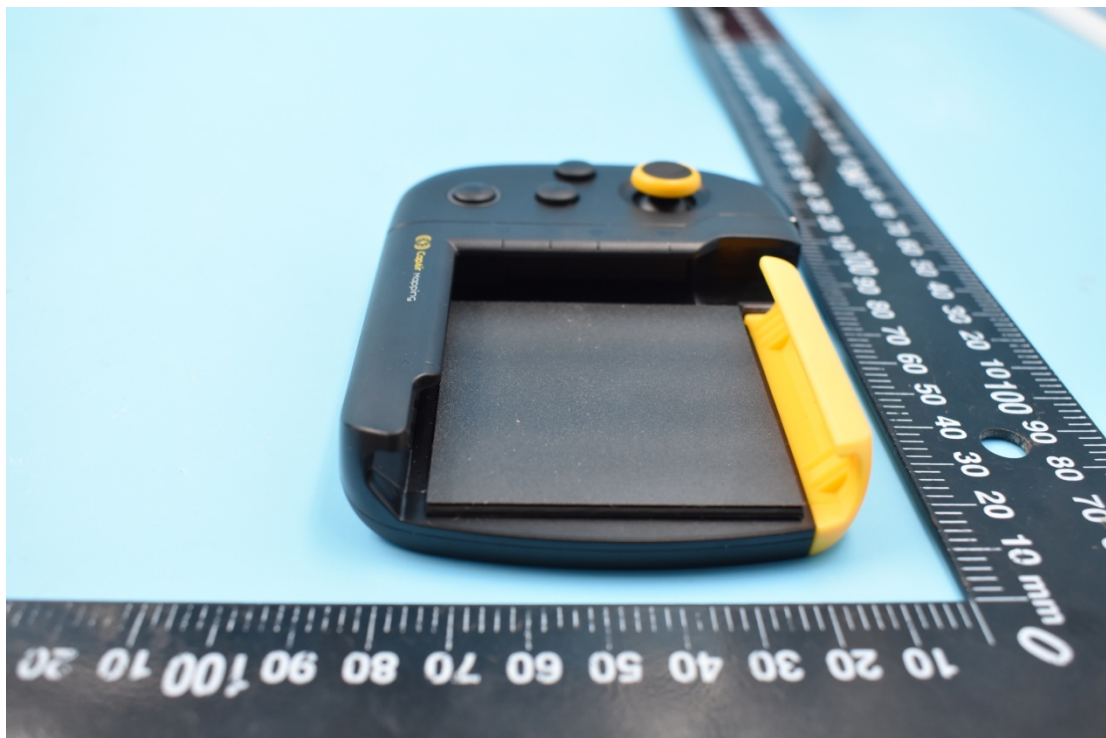

FCC ID: 2AORE-WASP-X

External Photos

1. EUT front view

2. EUT rear view

3. EUT left side view

4. EUT right side view

5. EUT top view

6. EUT bottom view