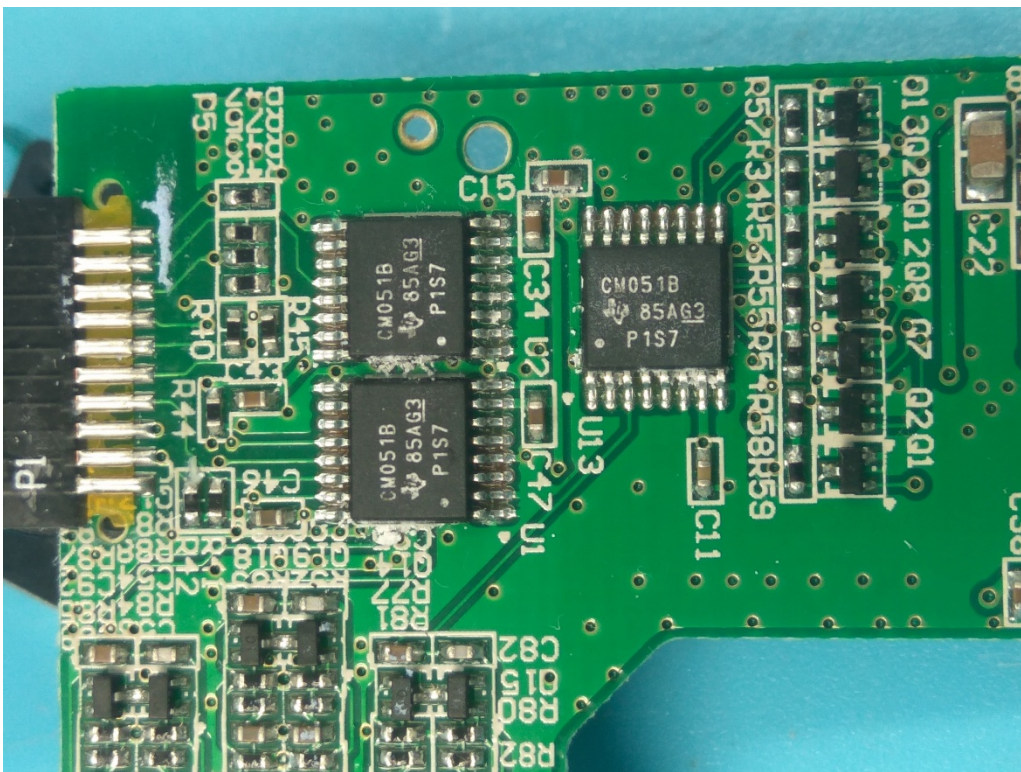

FCC ID: 2AORE-WASP-N

### Internal Photos

1. EUT uncover view

## 2. Mainboard front view

3. Mainboard rear view

4. BT antenna view