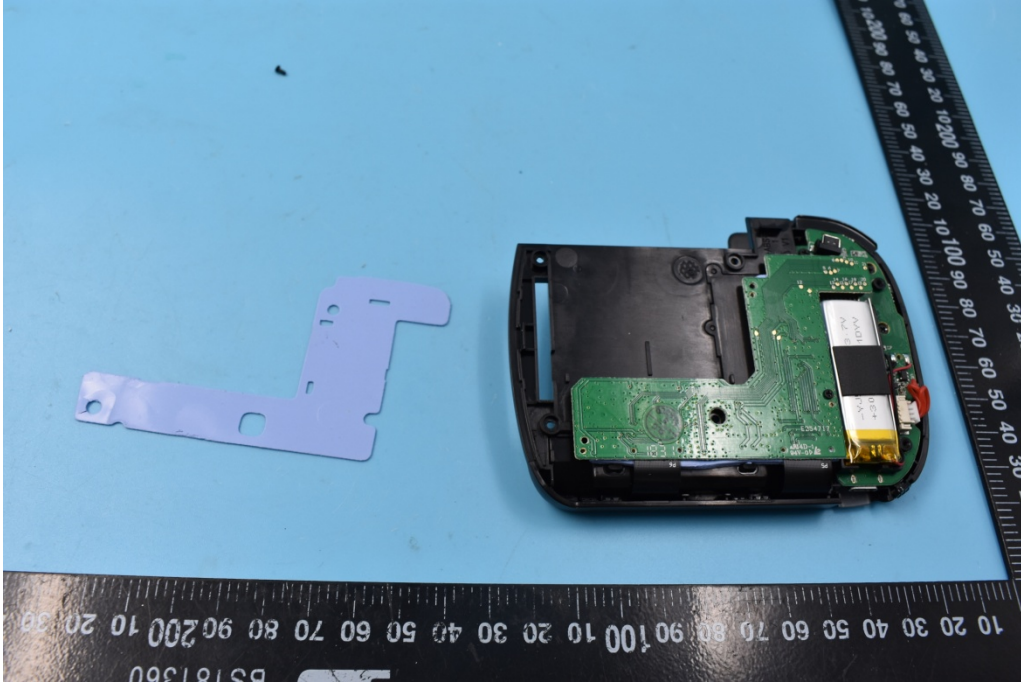

FCC ID: 2AORE-WASP-N

### Internal Photos

1. EUT uncover view

## 2. Mainboard front view

3. Mainboard rear view

4. BT antenna view