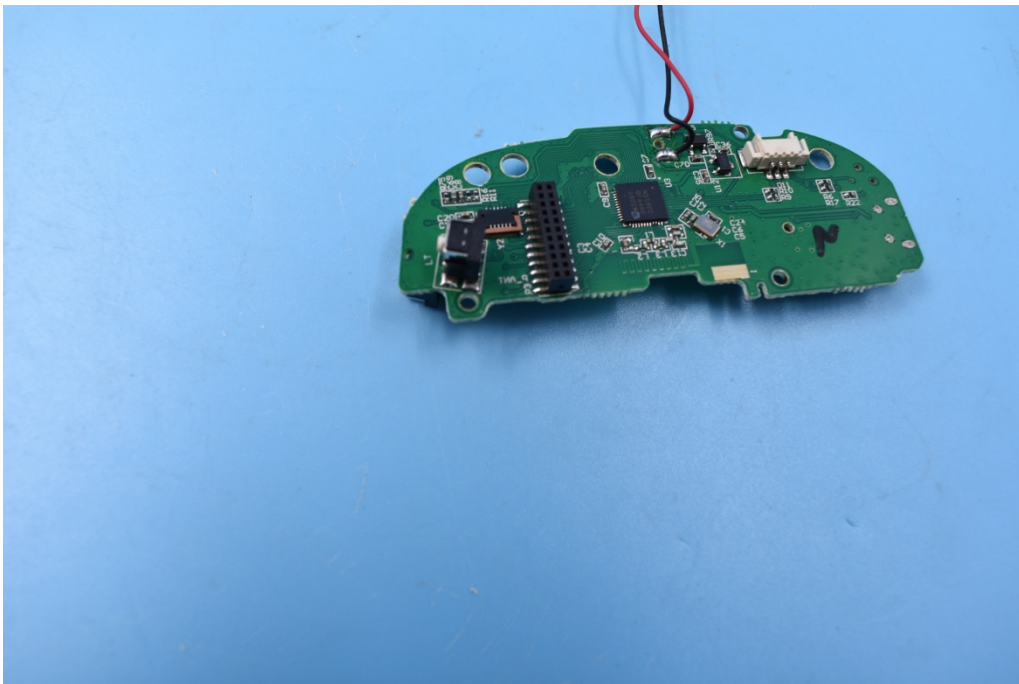

FCC ID: 2AORE-WASP-N

### Internal Photos

1. EUT uncover view

## 2. Mainboard front view

3. Mainboard rear view

4. BT antenna view