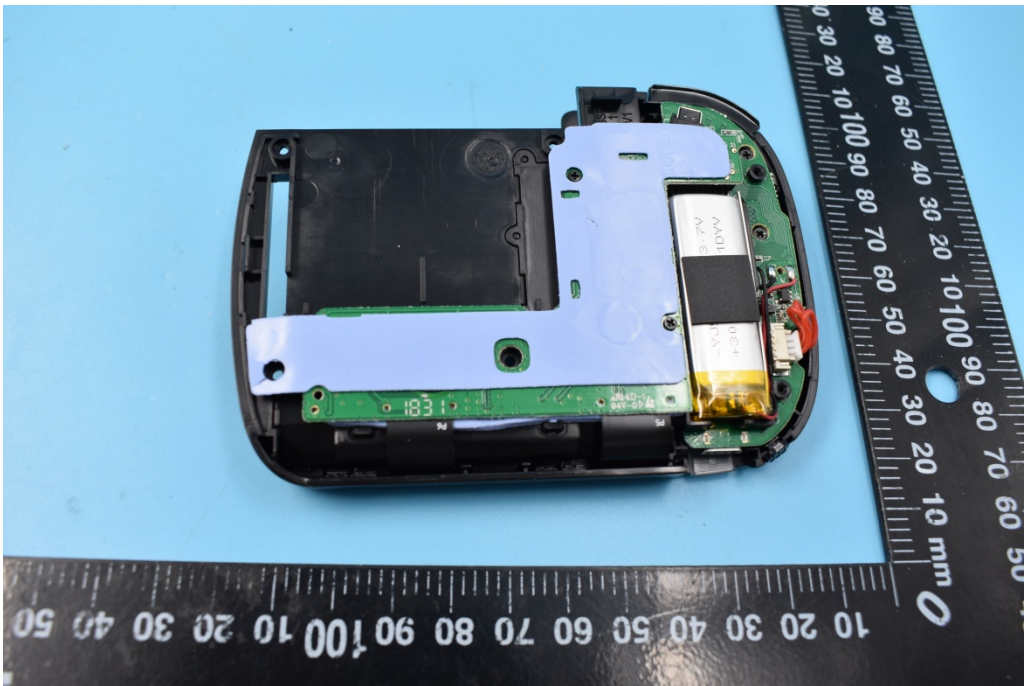

FCC ID: 2AORE-WASP-N

### Internal Photos

1. EUT uncover view

## 2. Mainboard front view

3. Mainboard rear view

4. BT antenna view