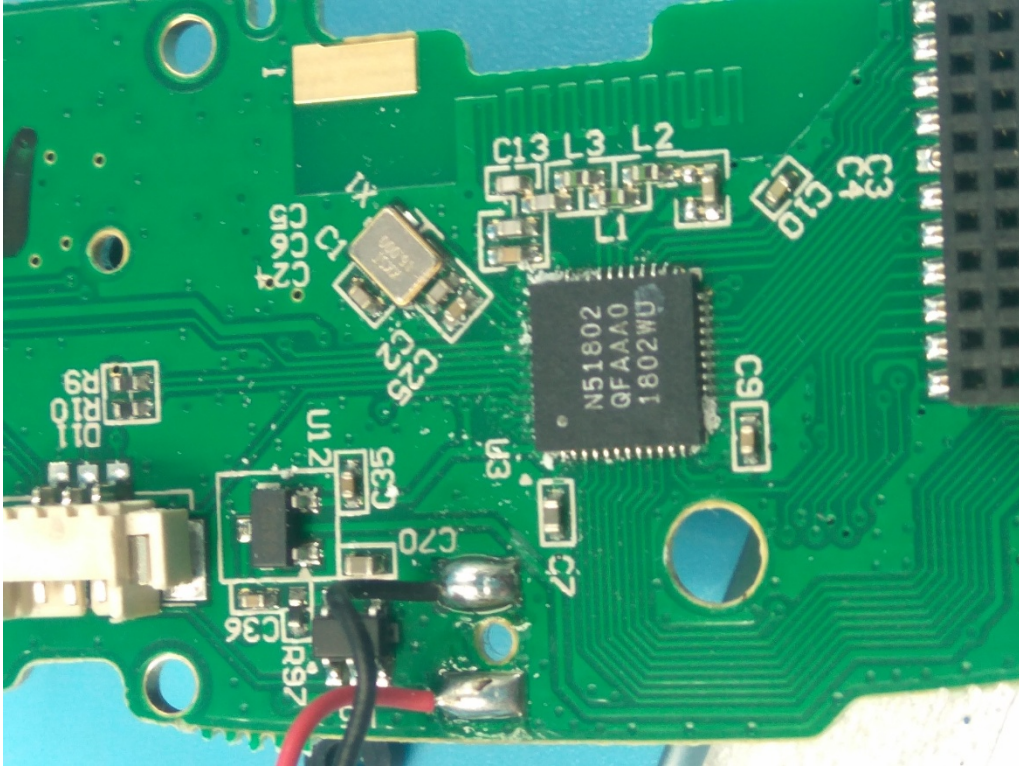

FCC ID: 2AORE-WASP-N

### Internal Photos

1. EUT uncover view

## 2. Mainboard front view

3. Mainboard rear view

4. BT antenna view