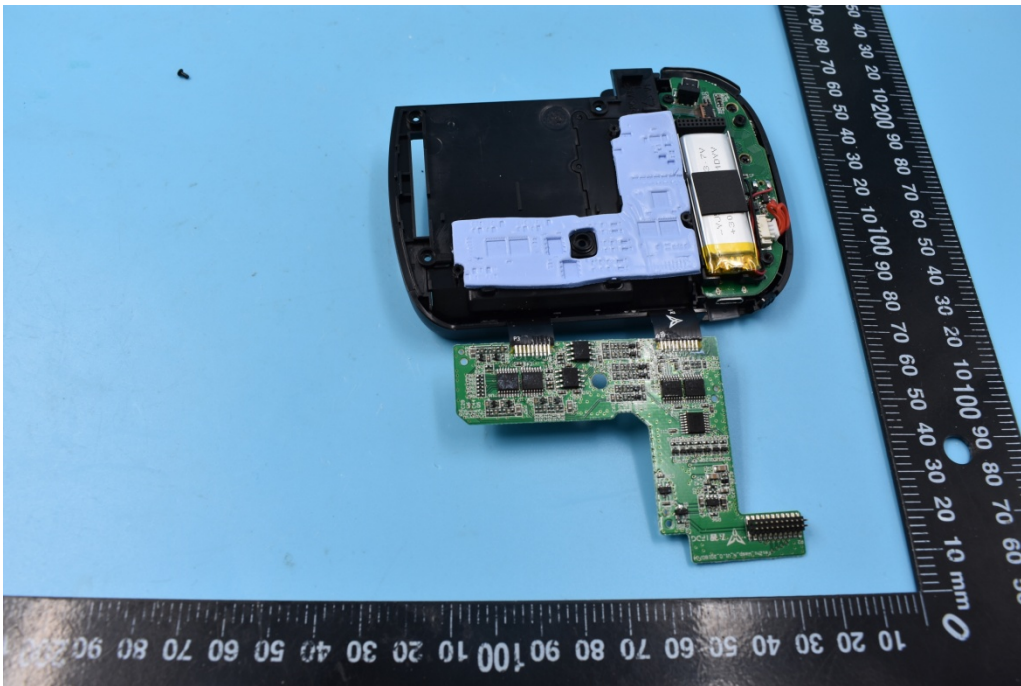

FCC ID: 2AORE-WASP-N

### Internal Photos

1. EUT uncover view

## 2. Mainboard front view

3. Mainboard rear view

4. BT antenna view