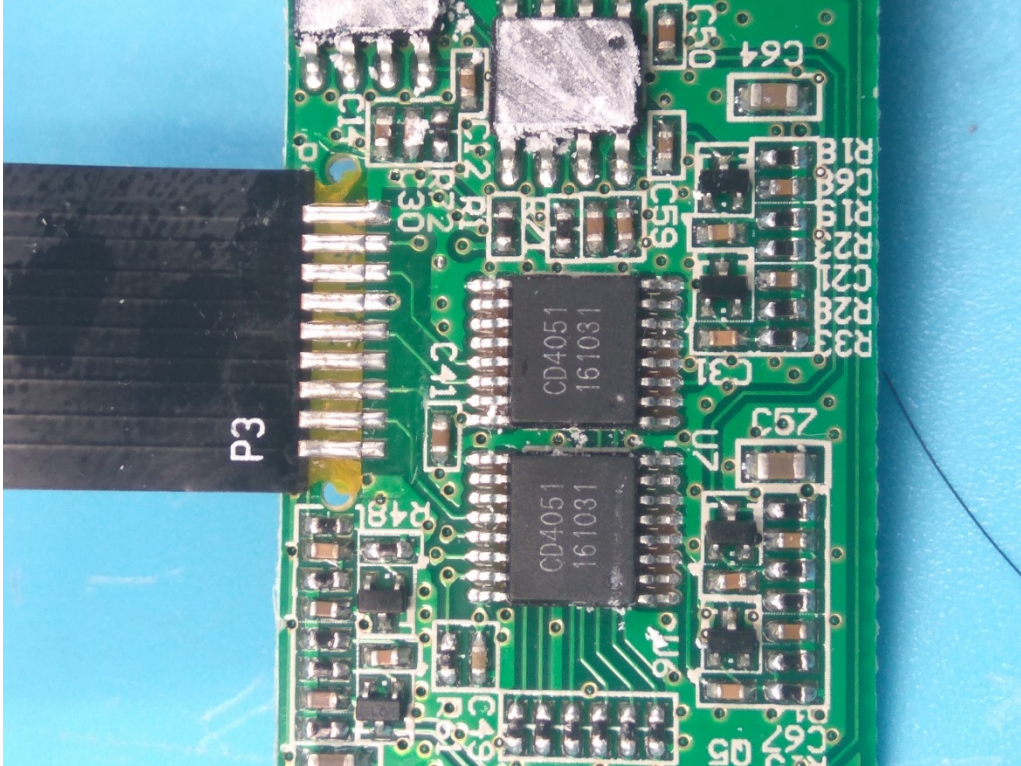

FCC ID: 2AORE-WASP-N

### Internal Photos

1. EUT uncover view

## 2. Mainboard front view

3. Mainboard rear view

4. BT antenna view