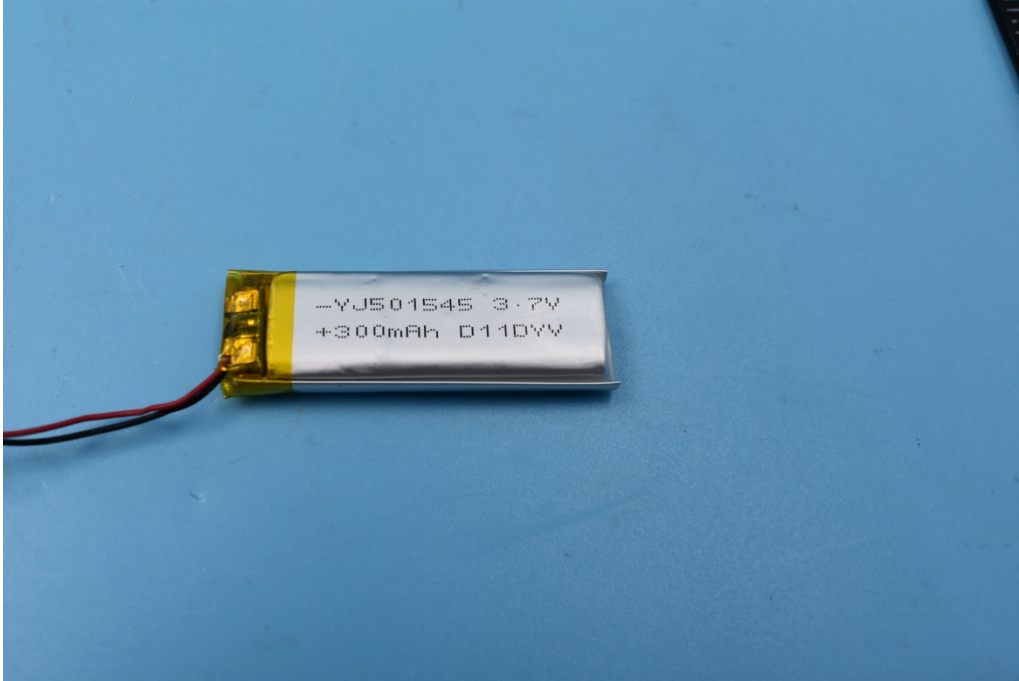

FCC ID: 2AORE-WASP-N

### Internal Photos

1. EUT uncover view

## 2. Mainboard front view

3. Mainboard rear view

4. BT antenna view