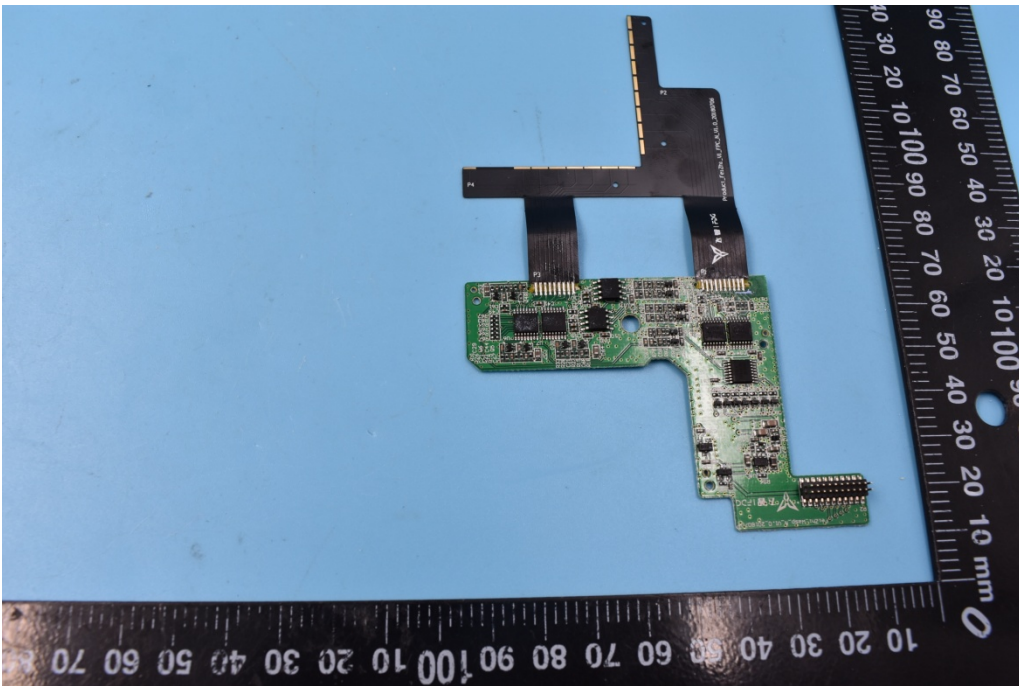

FCC ID: 2AORE-WASP-N

### Internal Photos

1. EUT uncover view

## 2. Mainboard front view

3. Mainboard rear view

4. BT antenna view