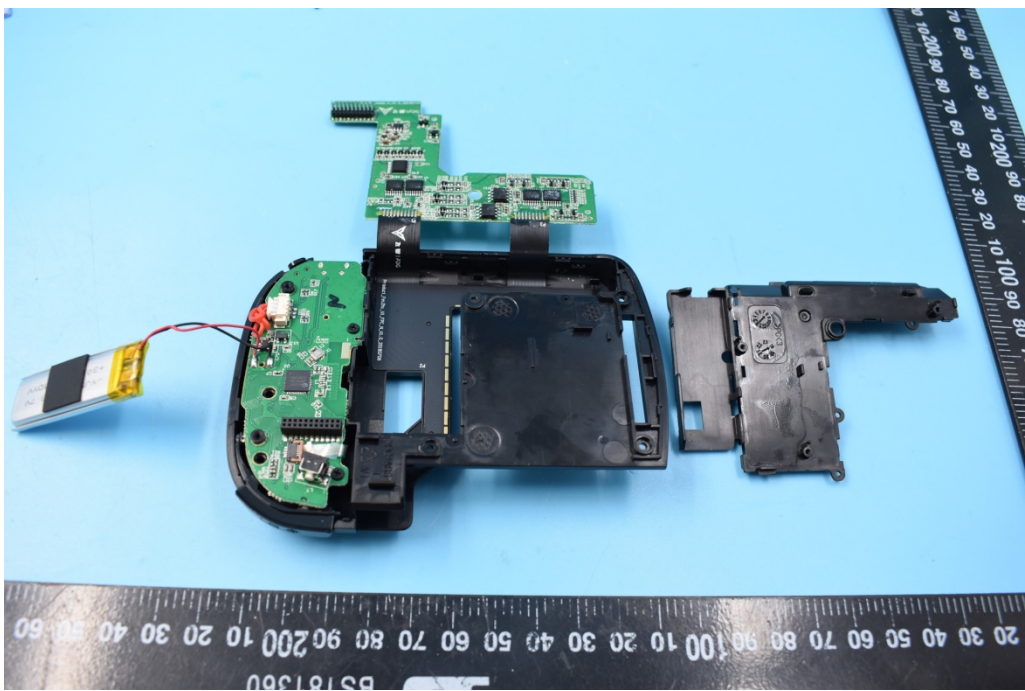

FCC ID: 2AORE-WASP-N

### Internal Photos

1. EUT uncover view

## 2. Mainboard front view

3. Mainboard rear view

4. BT antenna view