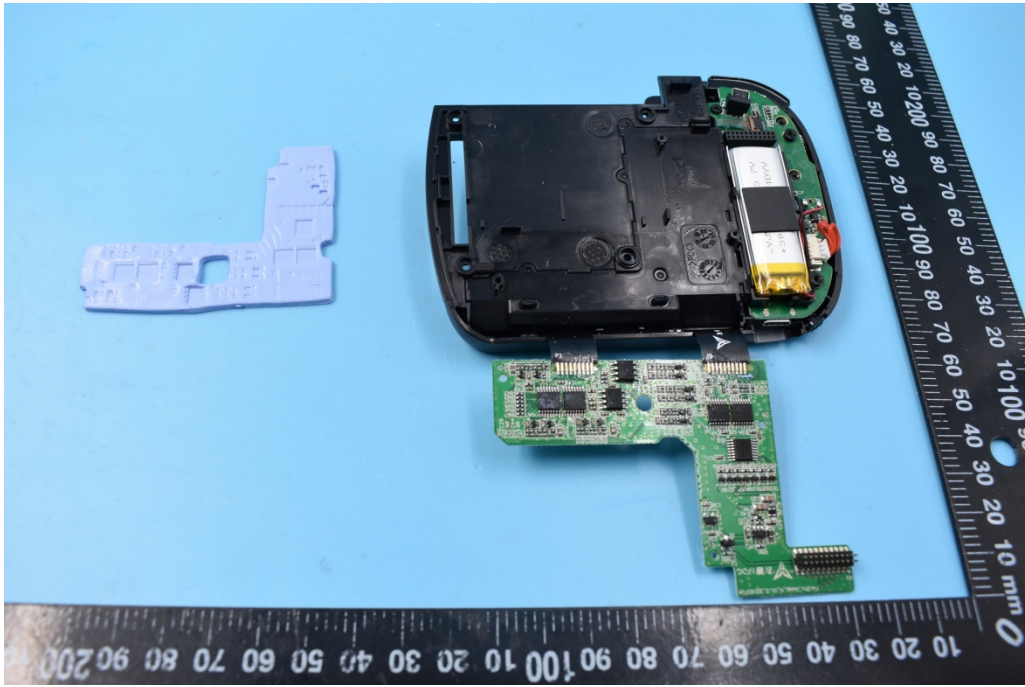

FCC ID: 2AORE-WASP-N

### Internal Photos

1. EUT uncover view

## 2. Mainboard front view

3. Mainboard rear view

4. BT antenna view