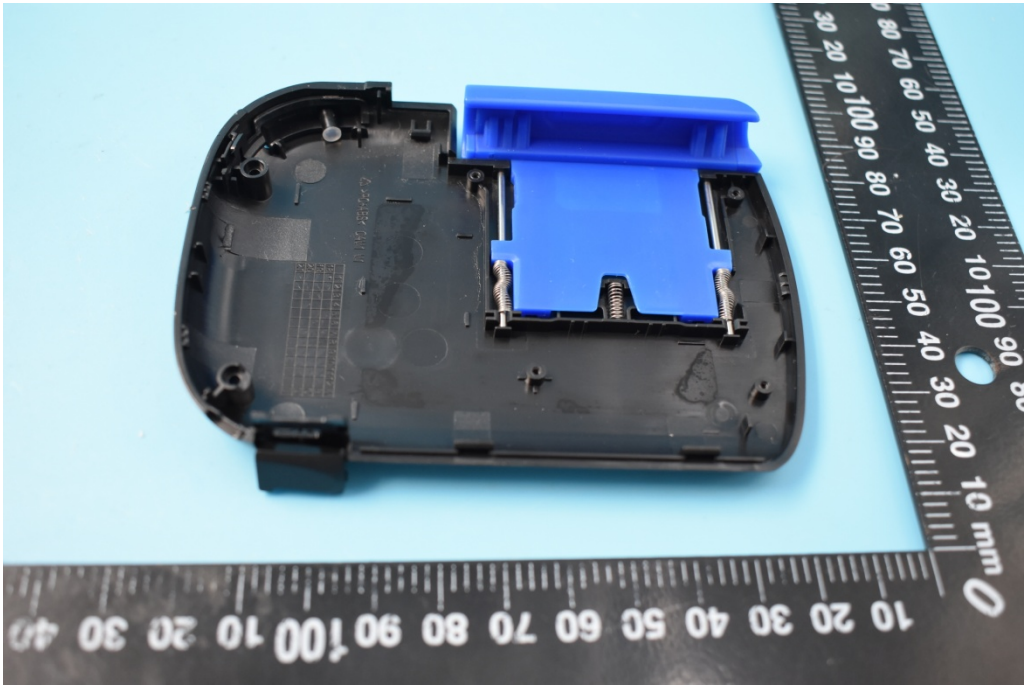

FCC ID: 2AORE-WASP-BT

Internal Photos

1. EUT uncover view

2. Mainboard front view

3. Mainboard rear view

4. BT antenna view