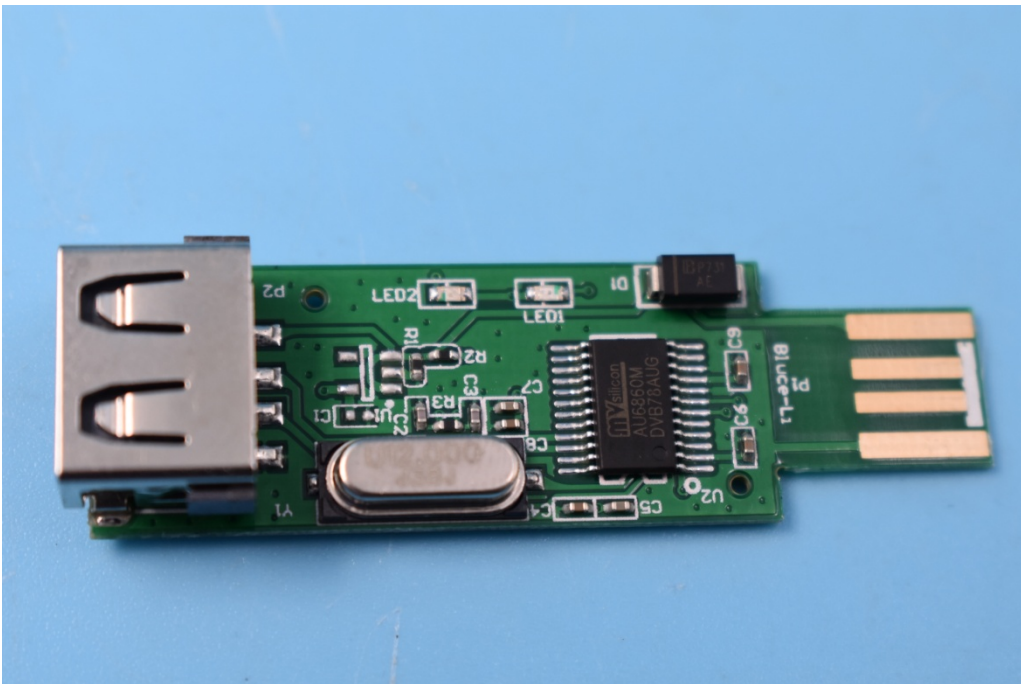

FCC ID: 2AORE-WASP-BT

Internal Photos

1. EUT uncover view

2. Mainboard front view

3. Mainboard rear view

4. BT antenna view