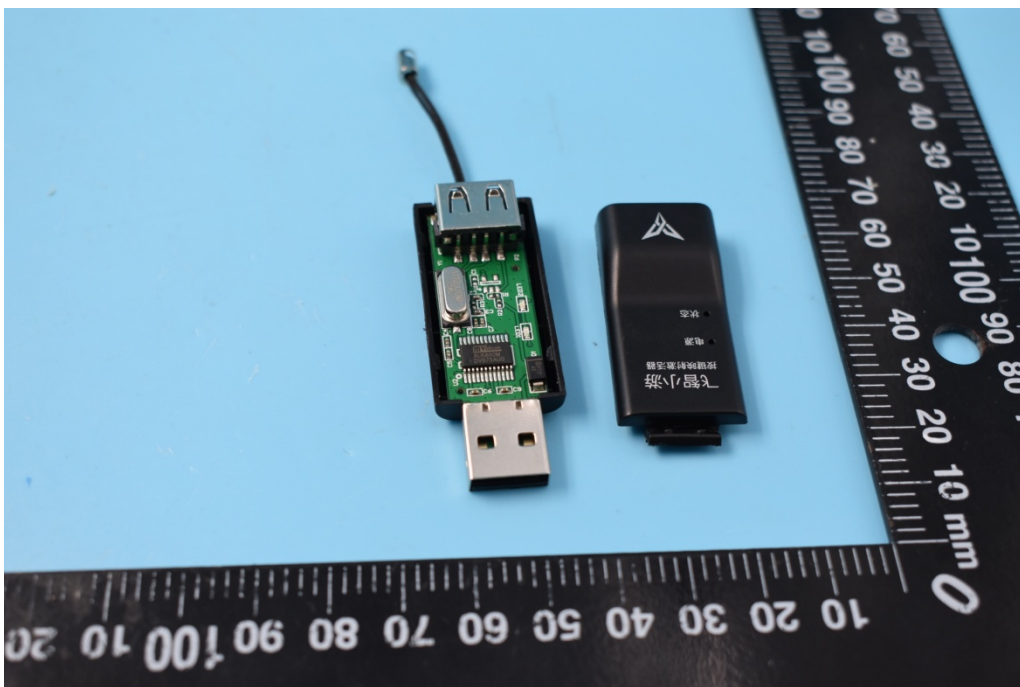

FCC ID: 2AORE-WASP-BT

Internal Photos

1. EUT uncover view

2. Mainboard front view

3. Mainboard rear view

4. BT antenna view