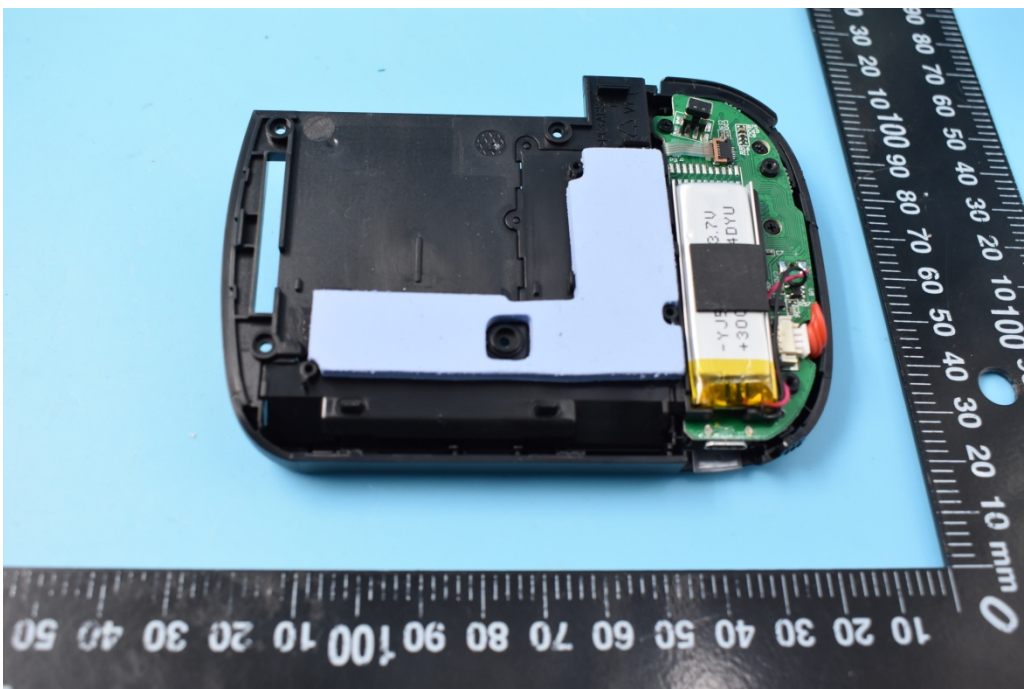

FCC ID: 2AORE-WASP-BT

Internal Photos

1. EUT uncover view

2. Mainboard front view

3. Mainboard rear view

4. BT antenna view