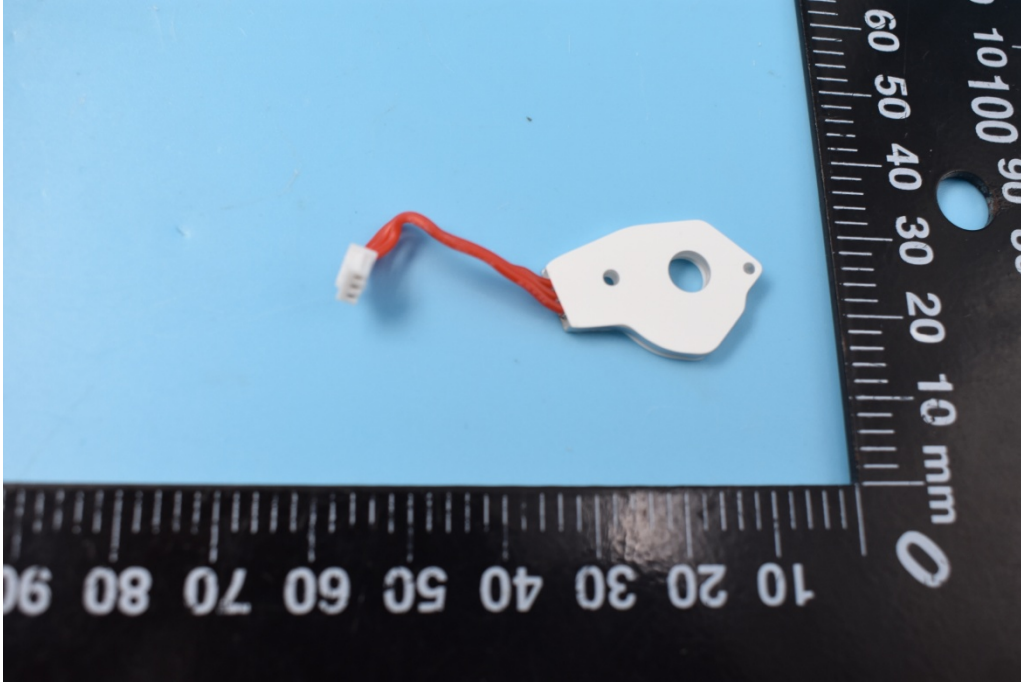

FCC ID: 2AORE-WASP-BT

Internal Photos

1. EUT uncover view

2. Mainboard front view

3. Mainboard rear view

4. BT antenna view