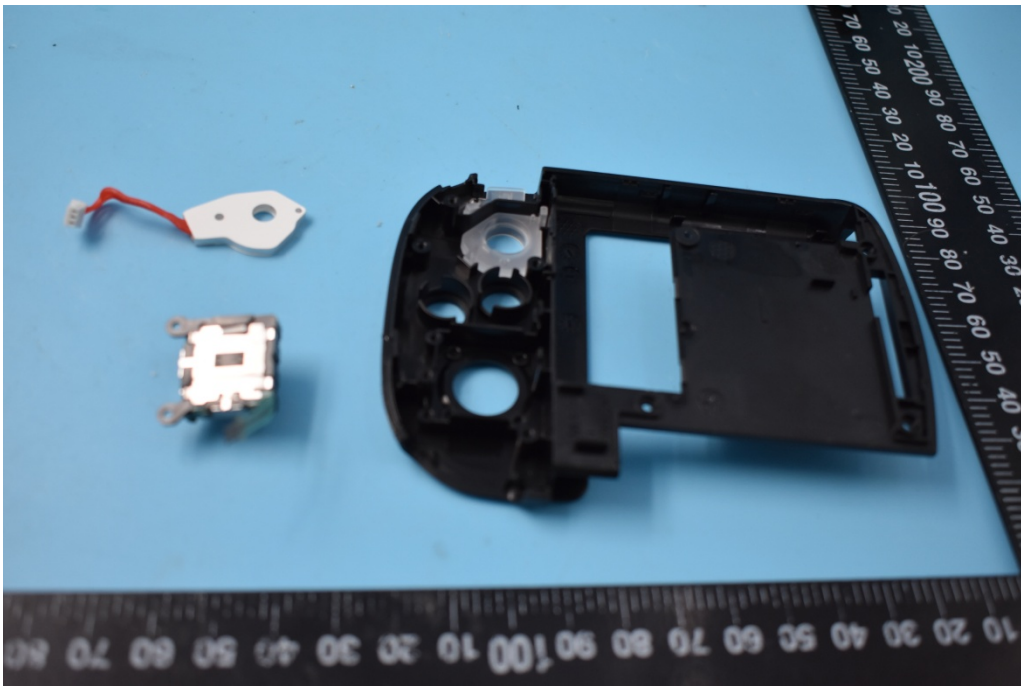

FCC ID: 2AORE-WASP-BT

Internal Photos

1. EUT uncover view

2. Mainboard front view

3. Mainboard rear view

4. BT antenna view