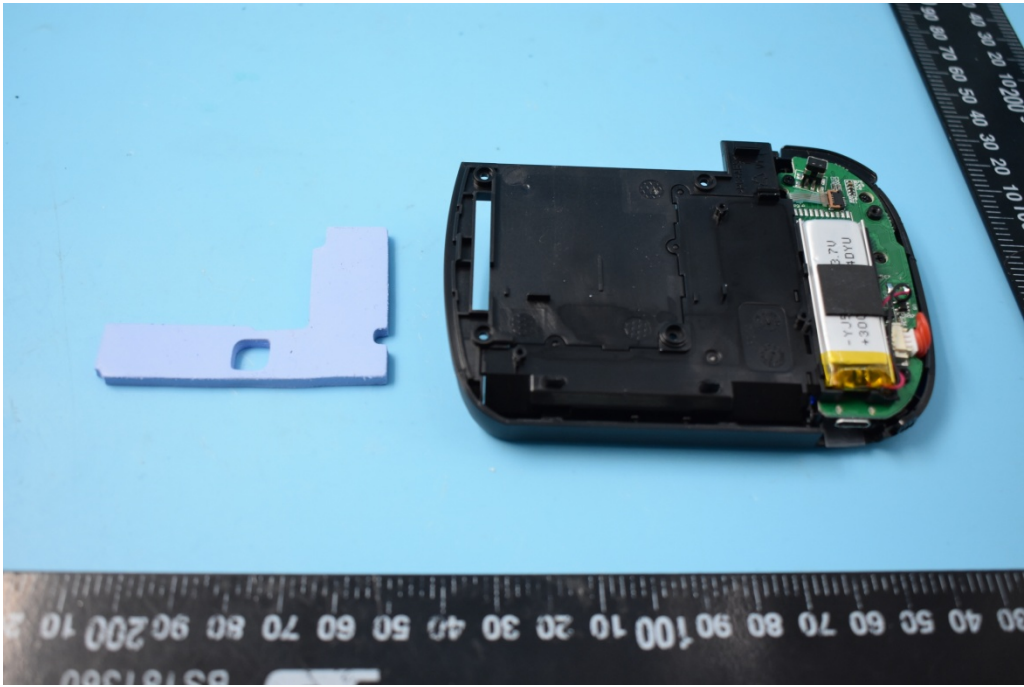

FCC ID: 2AORE-WASP-BT

Internal Photos

1. EUT uncover view

2. Mainboard front view

3. Mainboard rear view

4. BT antenna view