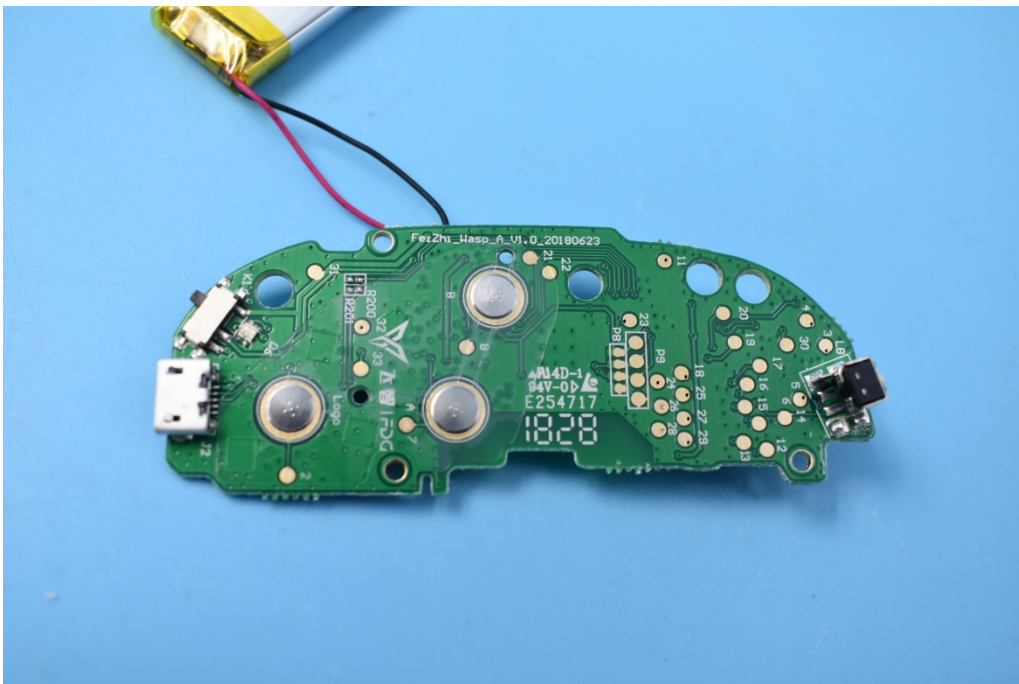

FCC ID: 2AORE-WASP-BT

Internal Photos

1. EUT uncover view

2. Mainboard front view

3. Mainboard rear view

4. BT antenna view