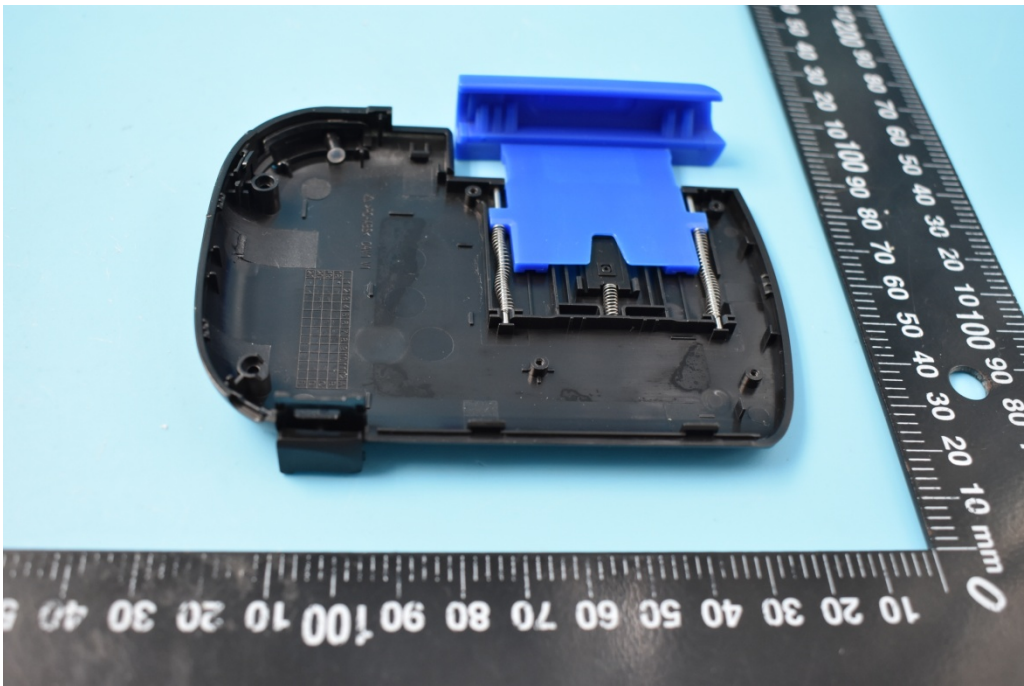

FCC ID: 2AORE-WASP-BT

Internal Photos

1. EUT uncover view

2. Mainboard front view

3. Mainboard rear view

4. BT antenna view