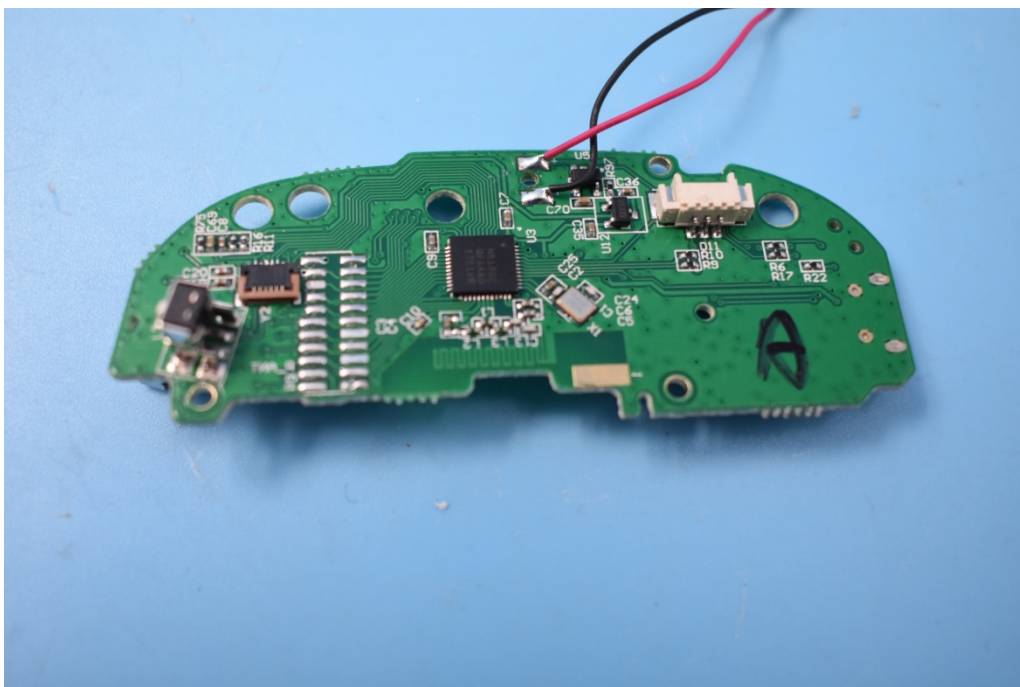

FCC ID: 2AORE-WASP-BT

Internal Photos

1. EUT uncover view

2. Mainboard front view

3. Mainboard rear view

4. BT antenna view