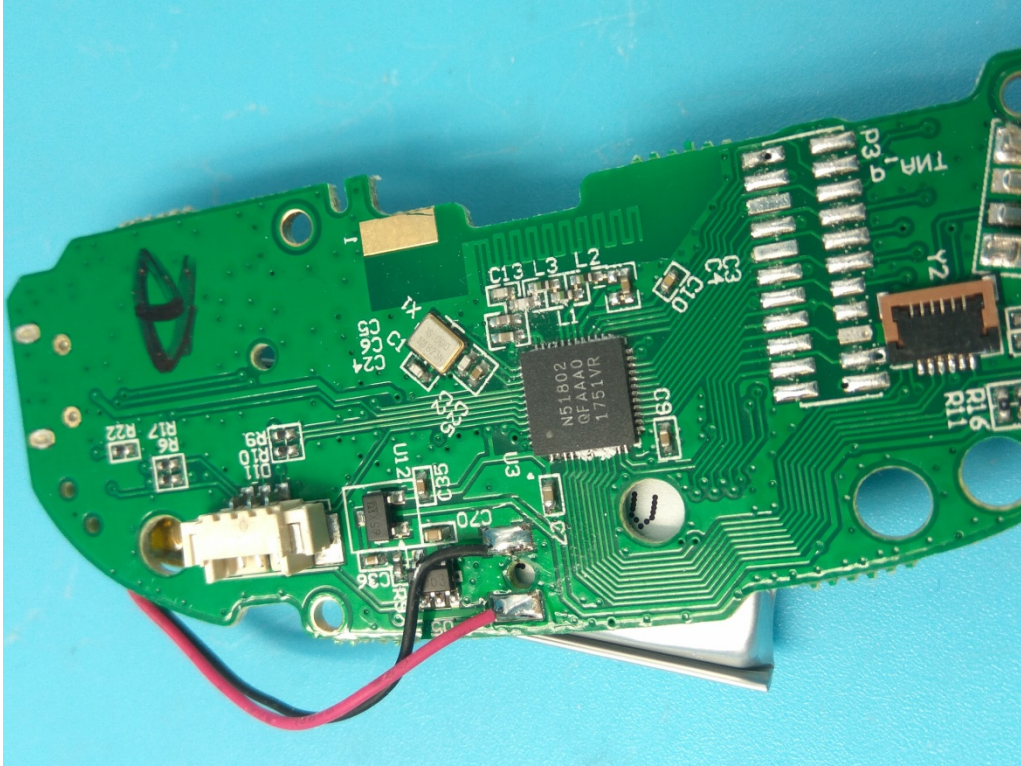

FCC ID: 2AORE-WASP-BT

Internal Photos

1. EUT uncover view

2. Mainboard front view

3. Mainboard rear view

4. BT antenna view