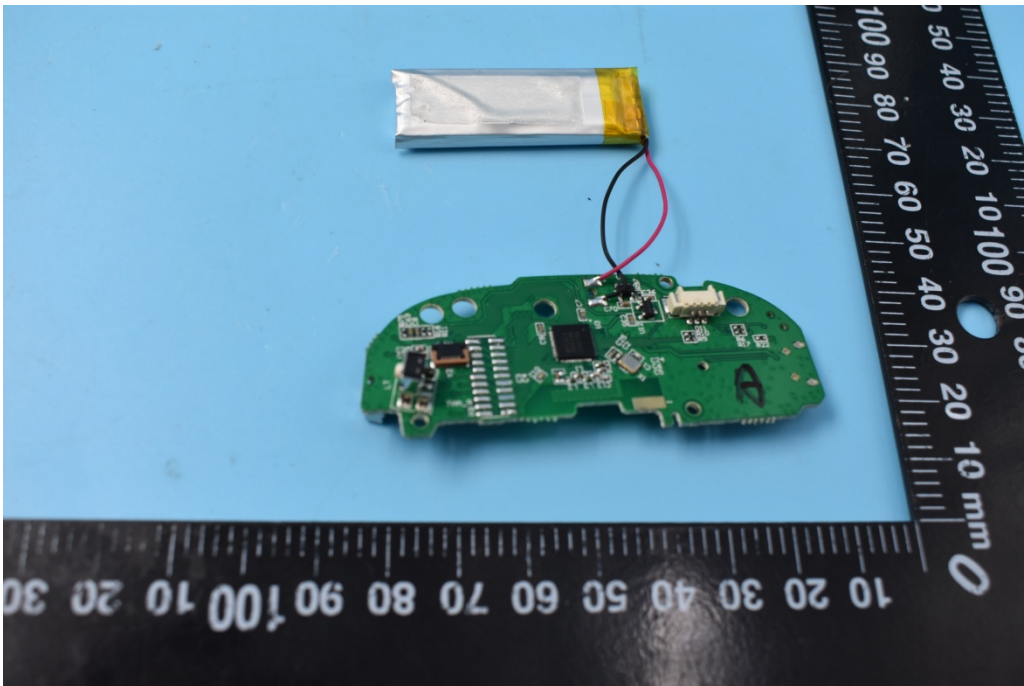

FCC ID: 2AORE-WASP-BT

Internal Photos

1. EUT uncover view

2. Mainboard front view

3. Mainboard rear view

4. BT antenna view