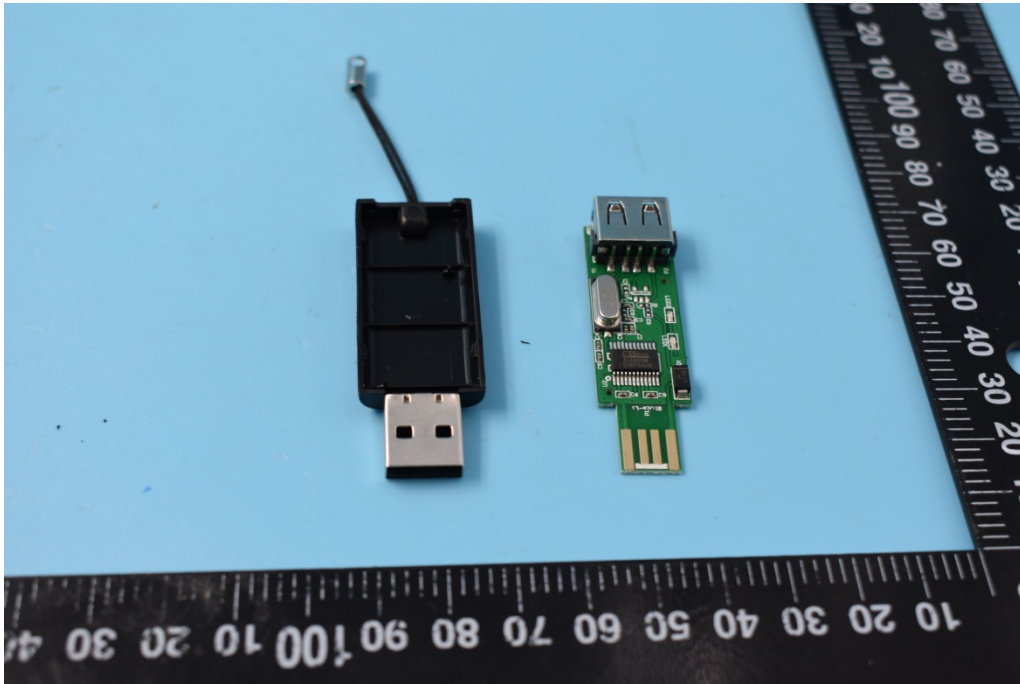

FCC ID: 2AORE-WASP-BT

Internal Photos

1. EUT uncover view

2. Mainboard front view

3. Mainboard rear view

4. BT antenna view