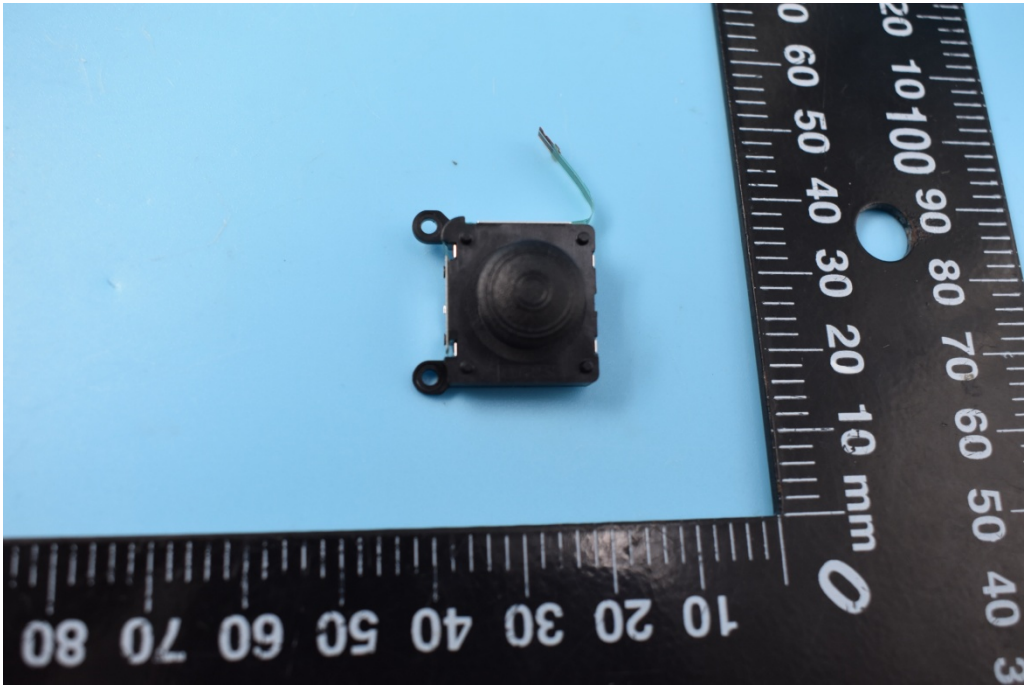

FCC ID: 2AORE-WASP-BT

Internal Photos

1. EUT uncover view

2. Mainboard front view

3. Mainboard rear view

4. BT antenna view