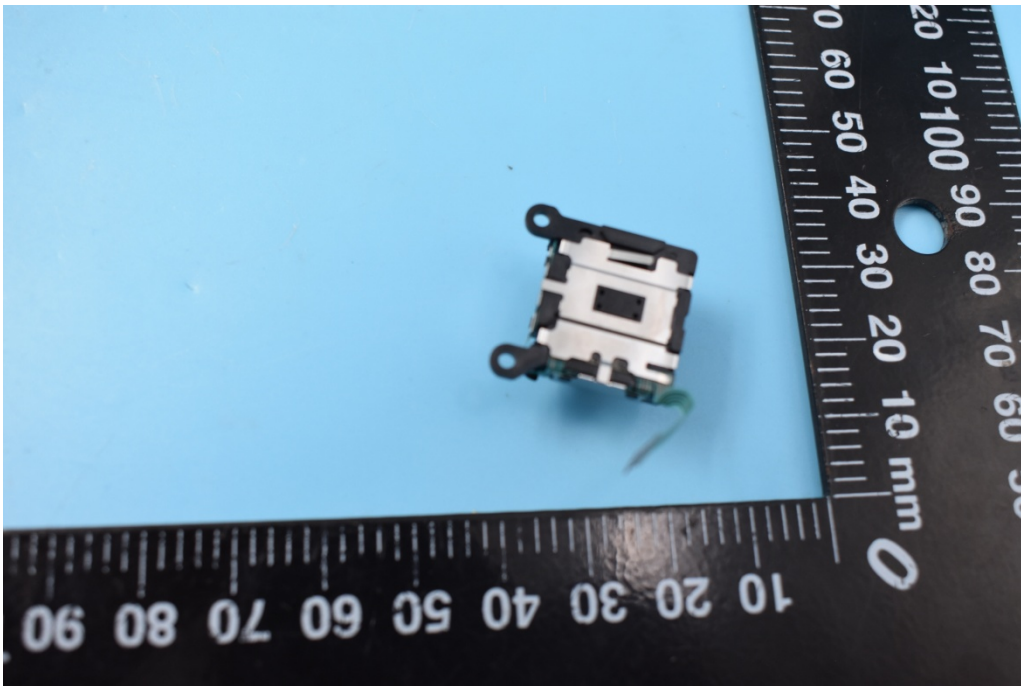

FCC ID: 2AORE-WASP-BT

Internal Photos

1. EUT uncover view

2. Mainboard front view

3. Mainboard rear view

4. BT antenna view