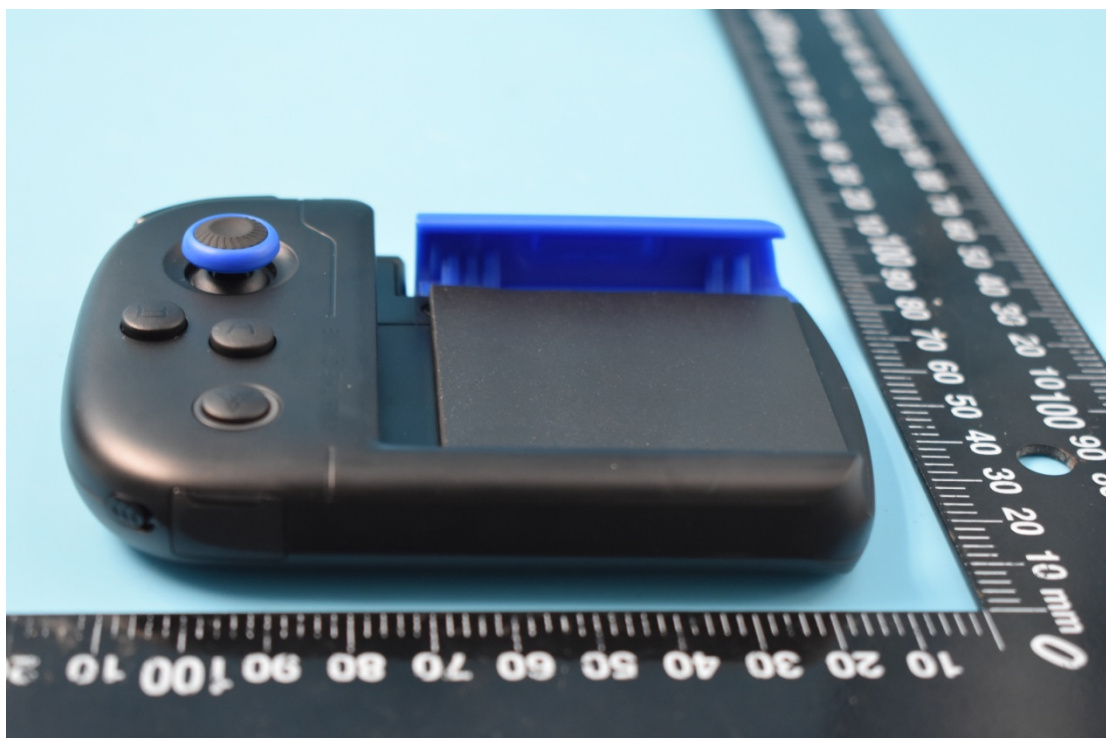

FCC ID: 2AORE-WASP-BT

External Photos

1. EUT front view

2. EUT rear view

3. EUT left side view

4. EUT right side view

5. EUT top view

6. EUT bottom view