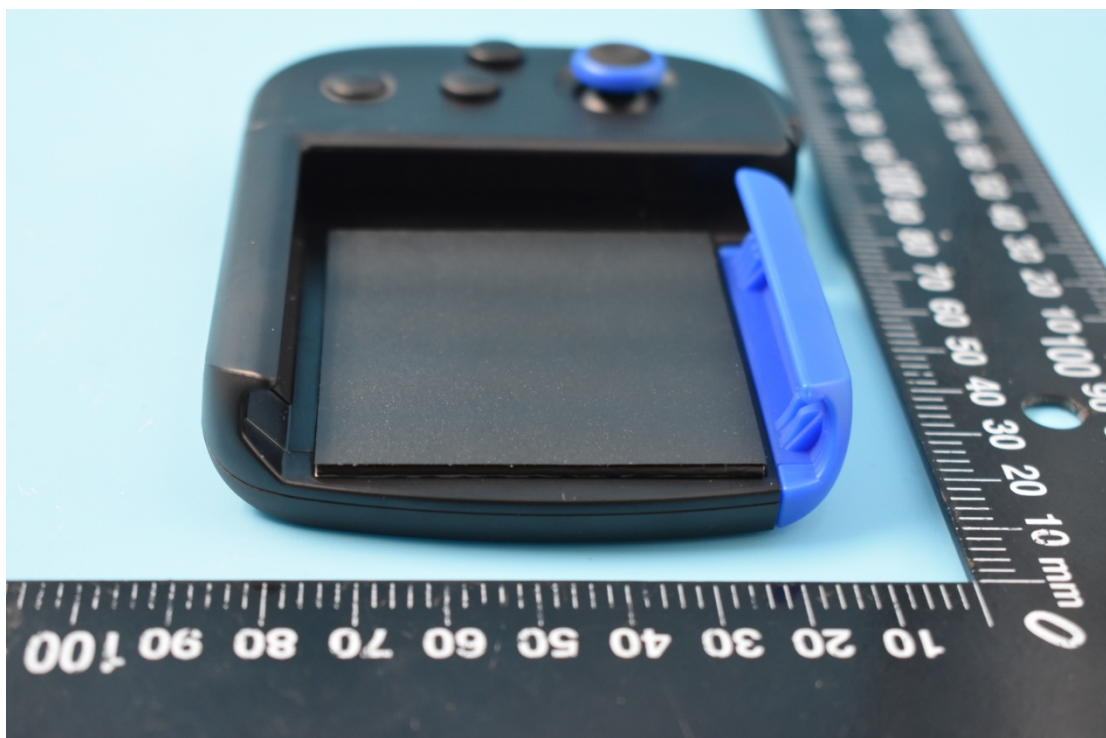

FCC ID: 2AORE-WASP-BT

External Photos

1. EUT front view

2. EUT rear view

3. EUT left side view

4. EUT right side view

5. EUT top view

6. EUT bottom view