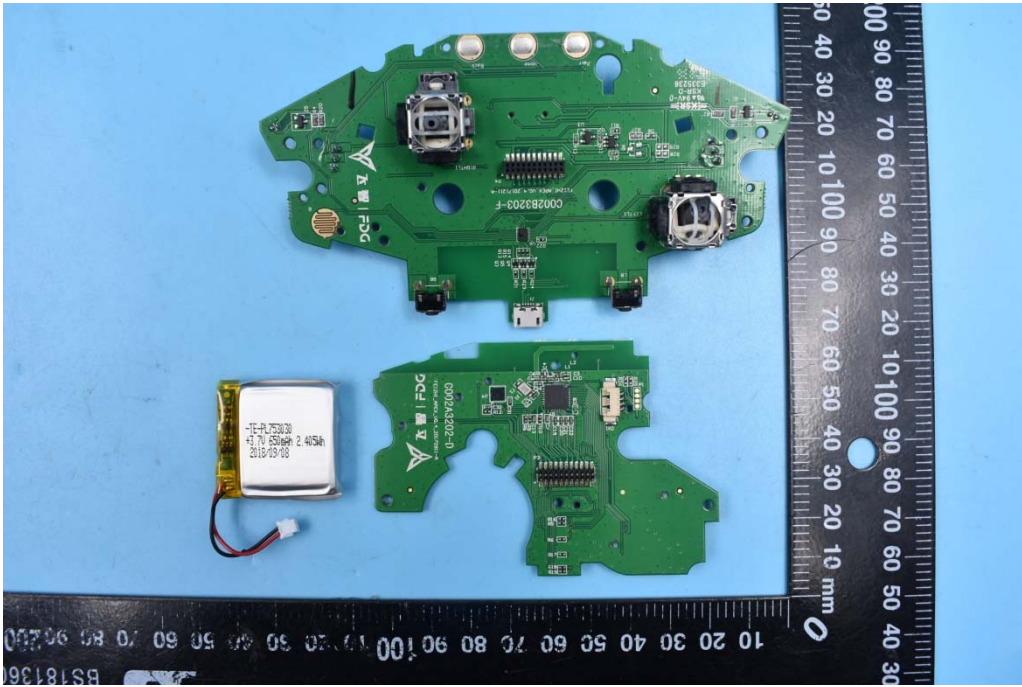

FCC ID:2AORE-APEX

MODEL NAME:FeiZhi APEX

Internal Photos

1. EUT uncover view

2. Antenna view