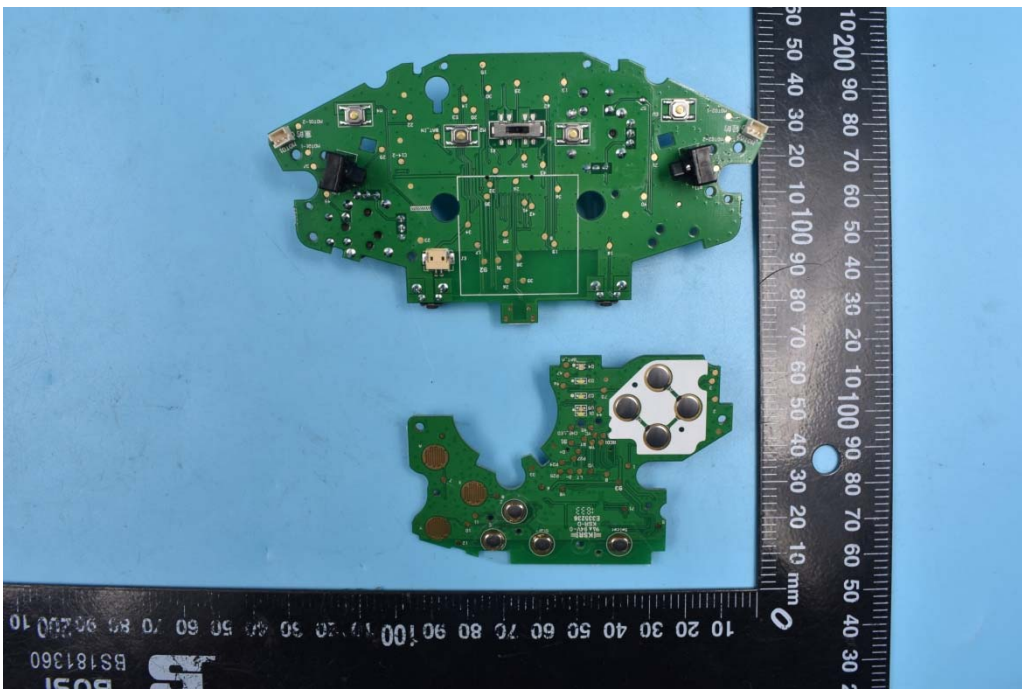

FCC ID:2AORE-APEX

MODEL NAME:FeiZhi APEX

Internal Photos

1. EUT uncover view

2. Antenna view