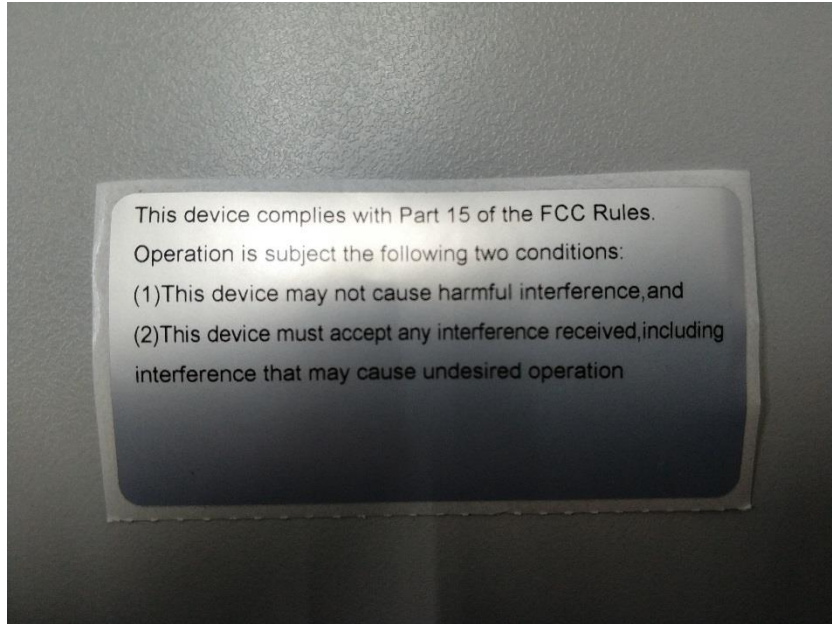

Mi Walkie-Talkie Model: A102
Xi'an Fengyu Information Technology Co., Ltd
FCC ID: 2AORCA102

FCC statements label

FCC statements label locaton

Label location