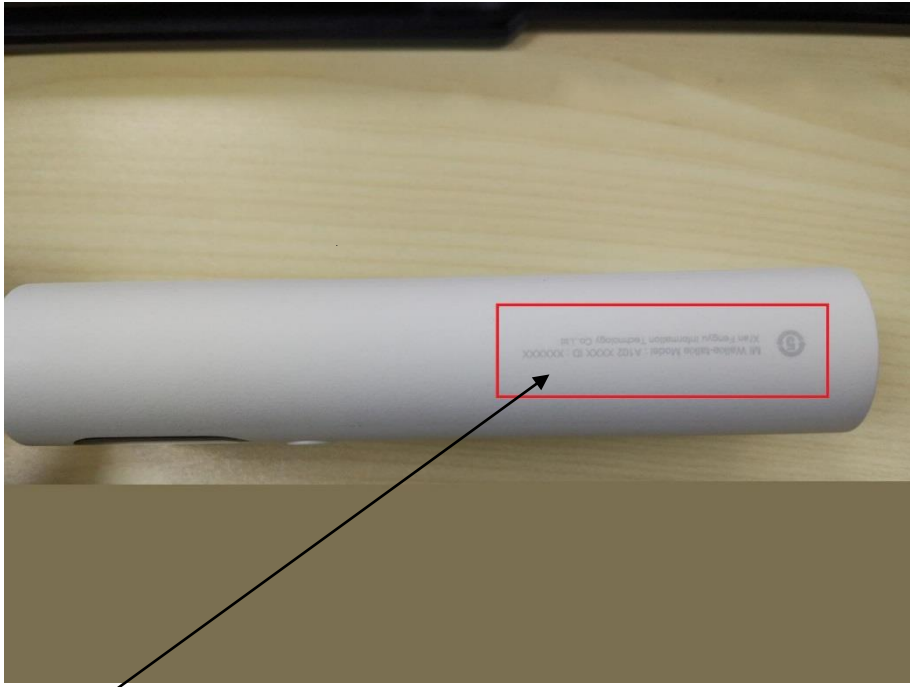

Mi Walkie-Talkie Model: A102
Xi'an Fengyu Information Technology Co., Ltd
FCC ID: 2AORCA102

FCC statements label

FCC statements label locaton

Label location