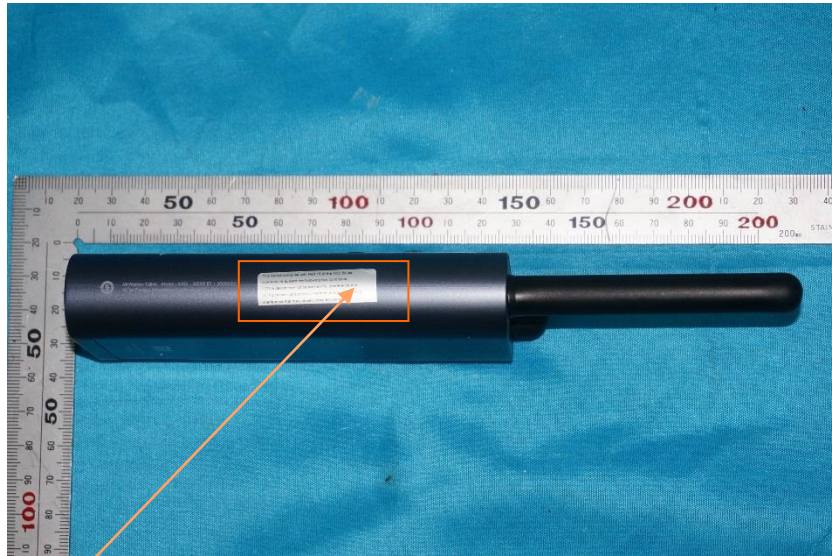

Mi Walkie-Talkie Model: A102
Xi'an Fengyu Information Technology Co., Ltd
FCC ID: 2AORCA102

FCC statements label

FCC statements label locaton

Label location