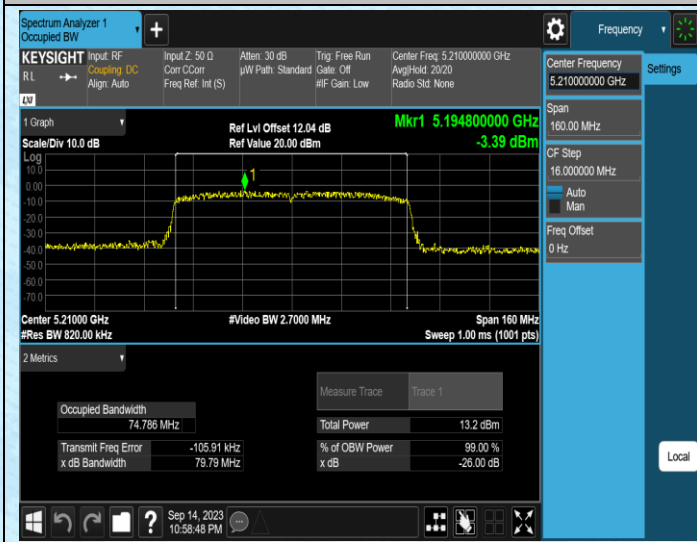

11AC80MIMO-Ant2-5210

11AC80MIMO-Ant2-5775

11AC80MIMO-Ant1-5210

11AC80MIMO-Ant1-5775

## AppendixA2: Occupied channel bandwidth