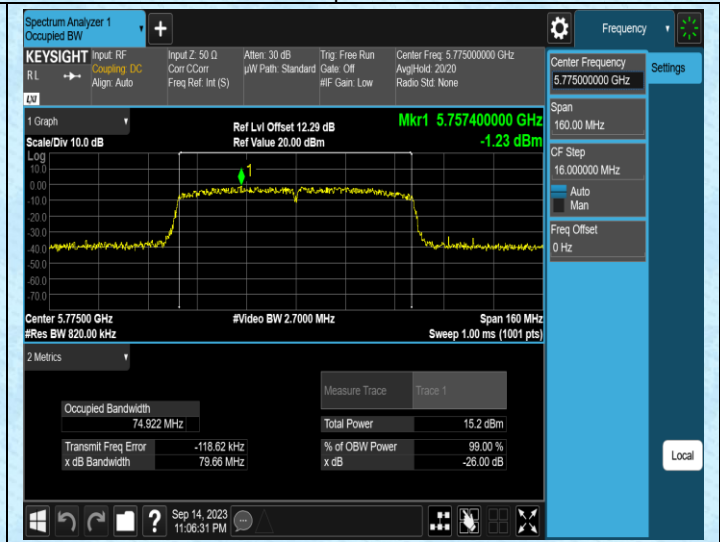

11AC80MIMO-Ant2-5210

11AC80MIMO-Ant2-5775

11AC80MIMO-Ant1-5210

11AC80MIMO-Ant1-5775

## AppendixA2: Occupied channel bandwidth