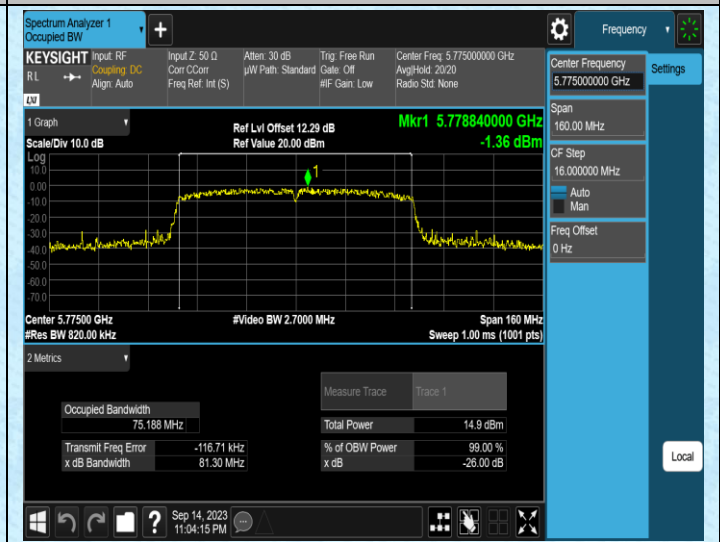

11AC80MIMO-Ant2-5210

11AC80MIMO-Ant2-5775

11AC80MIMO-Ant1-5210

11AC80MIMO-Ant1-5775

## AppendixA2: Occupied channel bandwidth