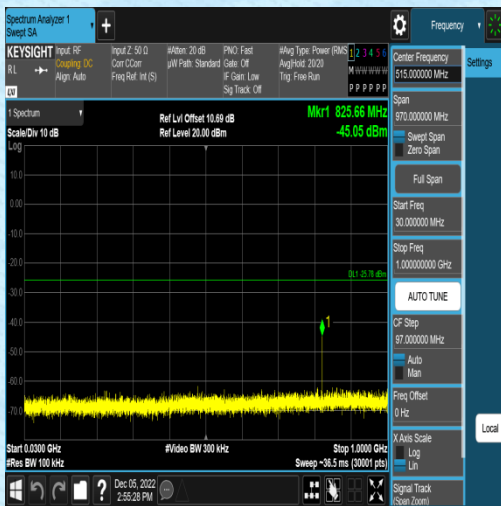

11N40MIMO-Ant1-2452-1000~26500--5.76

11N40MIMO-Ant2-2452-0~Reference--5.78

11N40MIMO-Ant2-2452-30~1000--5.78

11N40MIMO-Ant2-2452-1000~26500--5.78

11N40MIMO-Ant2-2452-1000~26500--5.78

11N40MIMO-Ant2-2452-1000~26500--5.78