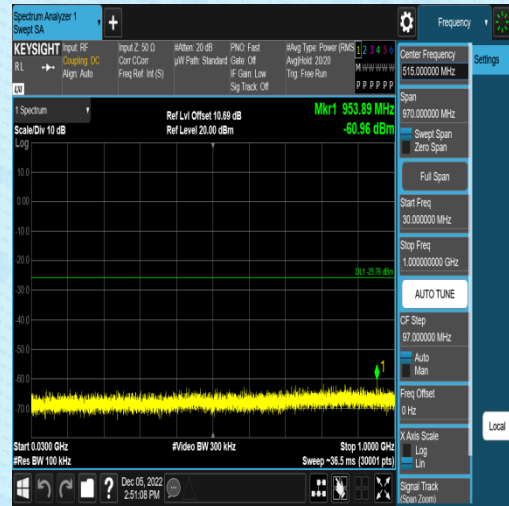

11N40MIMO-Ant1-2452-1000~26500--5.76

11N40MIMO-Ant2-2452-0~Reference--5.78

11N40MIMO-Ant2-2452-30~1000--5.78

11N40MIMO-Ant2-2452-1000~26500--5.78

11N40MIMO-Ant2-2452-1000~26500--5.78

11N40MIMO-Ant2-2452-1000~26500--5.78