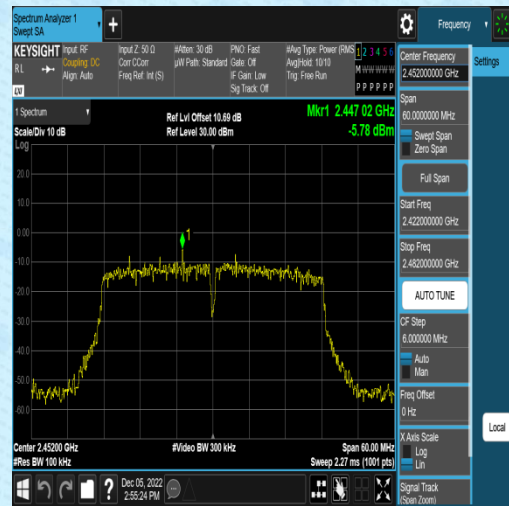

11N40MIMO-Ant1-2452-1000~26500--5.76

11N40MIMO-Ant2-2452-0~Reference--5.78

11N40MIMO-Ant2-2452-30~1000--5.78

11N40MIMO-Ant2-2452-1000~26500--5.78

11N40MIMO-Ant2-2452-1000~26500--5.78

11N40MIMO-Ant2-2452-1000~26500--5.78