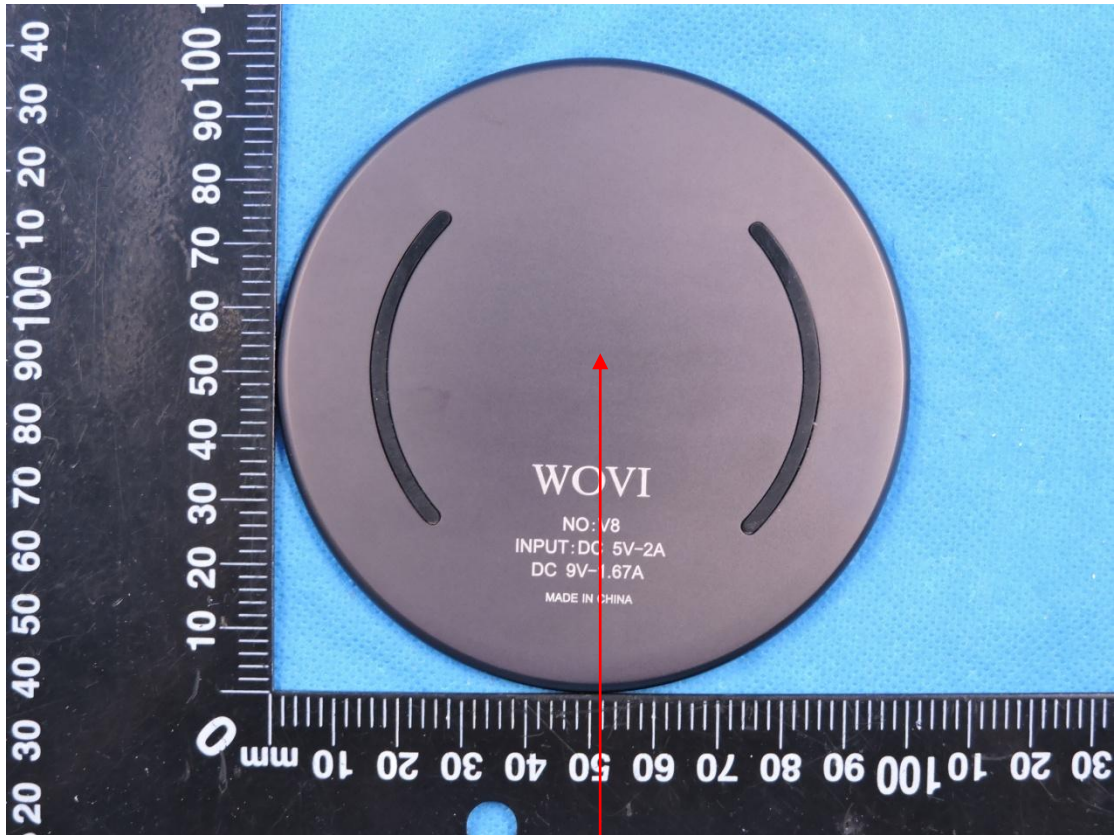

Label

Wireless charger

Model: V8

FCC ID: 2AOQUV8