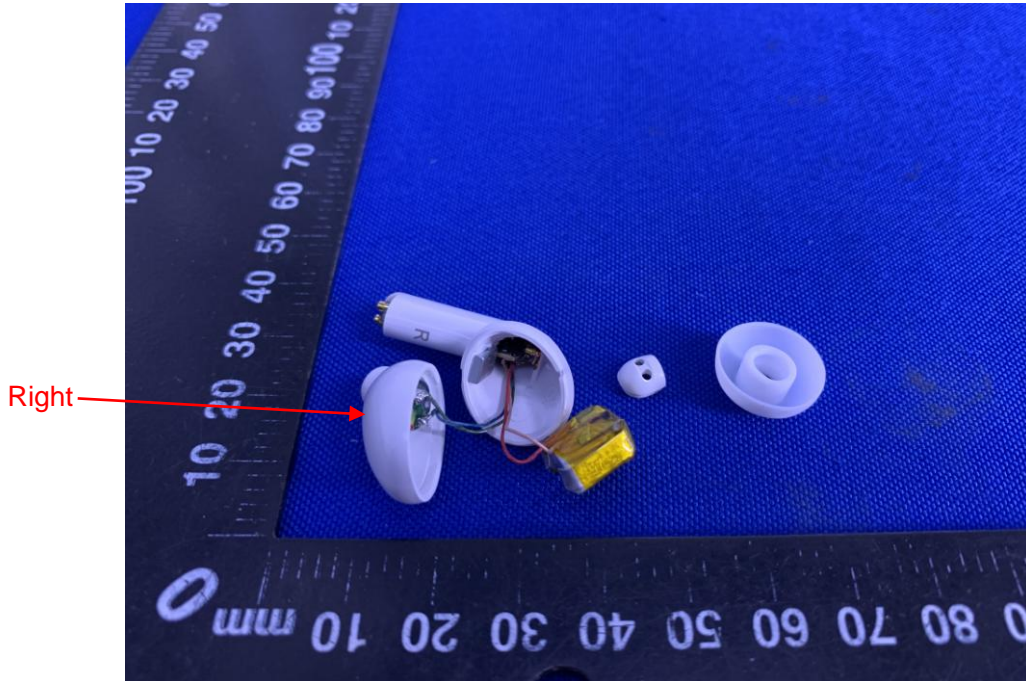

Appendix B: Photographs of EUT

Product: True wireless earbuds

Model: TWS-A3

Internal Photos

Left