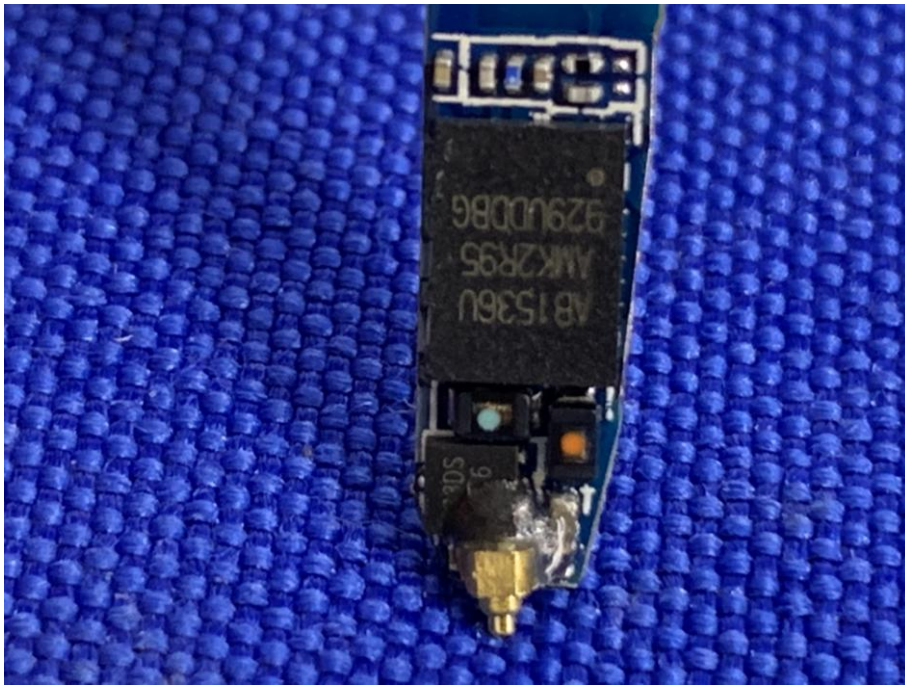

Appendix B: Photographs of EUT

Product: True wireless earbuds

Model: TWS-A3

Internal Photos

Left