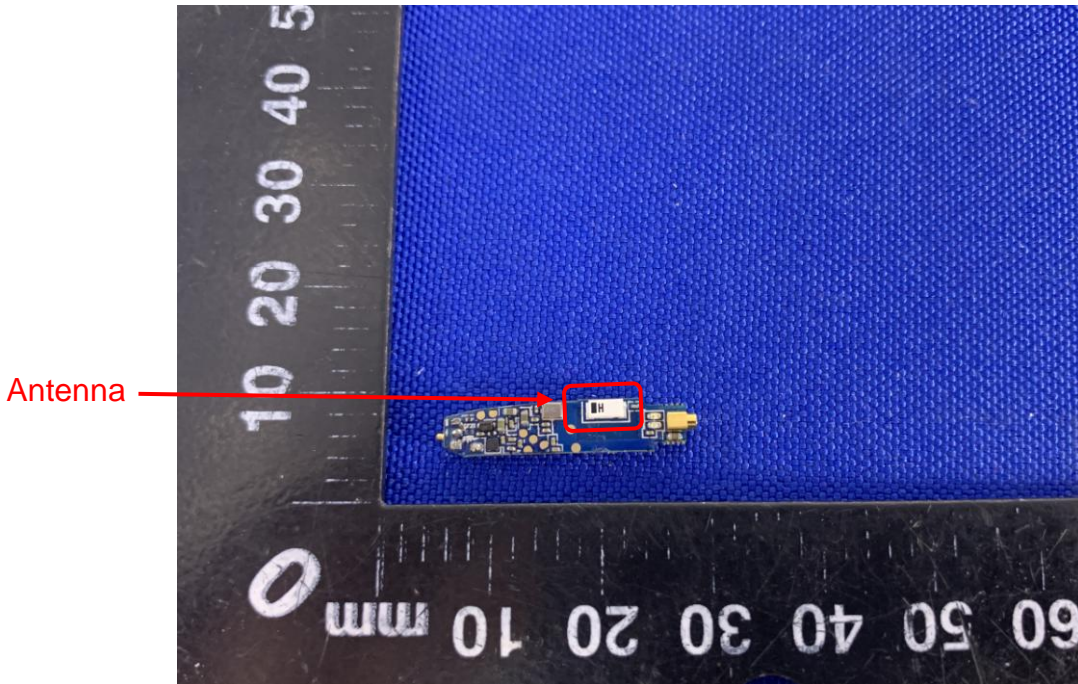

Appendix B: Photographs of EUT

Product: True wireless earbuds

Model: TWS-A3

Internal Photos

Left