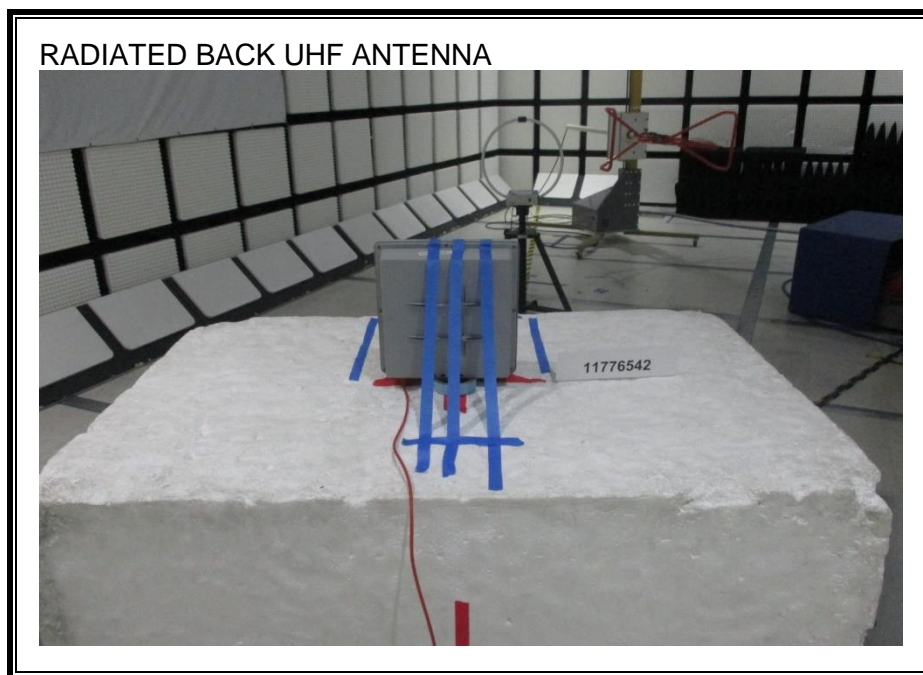

13. SETUP PHOTOS

ANTENNA PORT CONDUCTED MEASUREMENT SETUP

RADIATED EMISSIONS BELOW 30MHz

RADIATED EMISSIONS BELOW 1GHz

RADIATED EMISSIONS ABOVE 1GHz

POWERLINE CONDUCTED EMISSIONS MEASUREMENT SETUP

DATABASE TEST SETUP