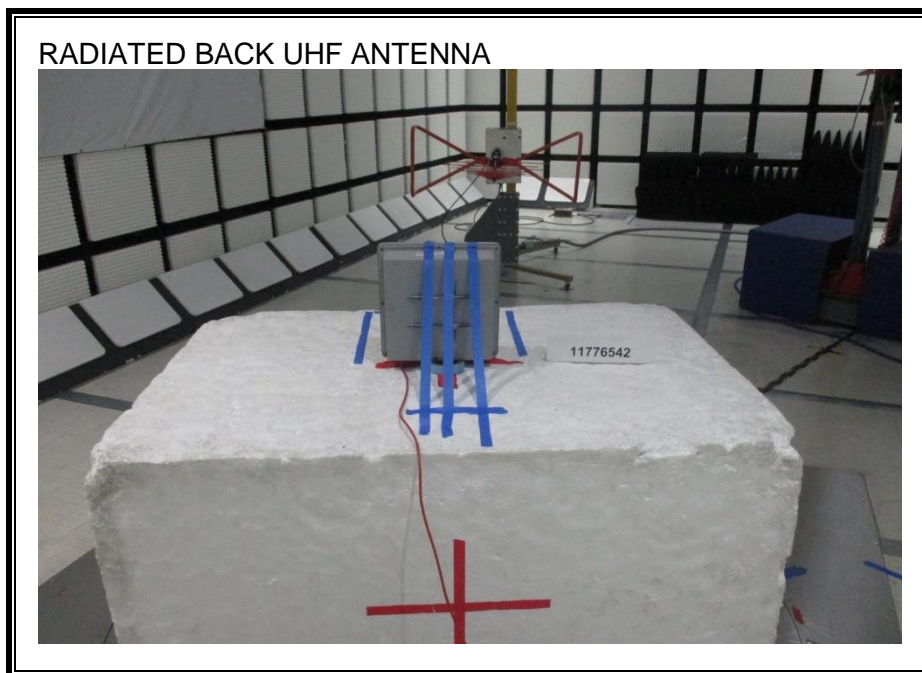

13. SETUP PHOTOS

ANTENNA PORT CONDUCTED MEASUREMENT SETUP

RADIATED EMISSIONS BELOW 30MHz

RADIATED EMISSIONS BELOW 1GHz

RADIATED EMISSIONS ABOVE 1GHz

POWERLINE CONDUCTED EMISSIONS MEASUREMENT SETUP

DATABASE TEST SETUP