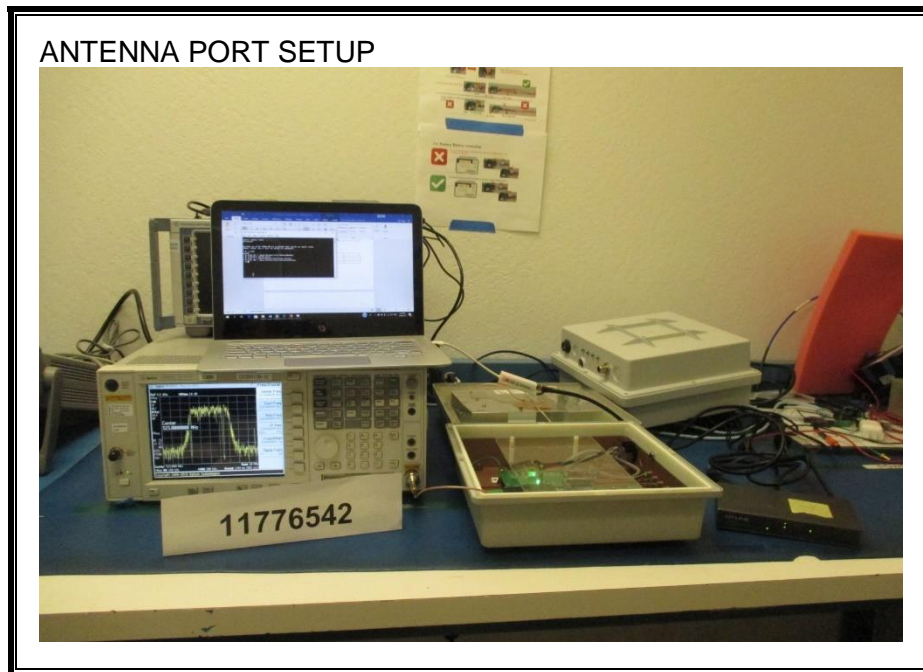

13. SETUP PHOTOS

ANTENNA PORT CONDUCTED MEASUREMENT SETUP

RADIATED EMISSIONS BELOW 30MHz

RADIATED EMISSIONS BELOW 1GHz

RADIATED EMISSIONS ABOVE 1GHz

POWERLINE CONDUCTED EMISSIONS MEASUREMENT SETUP

DATABASE TEST SETUP