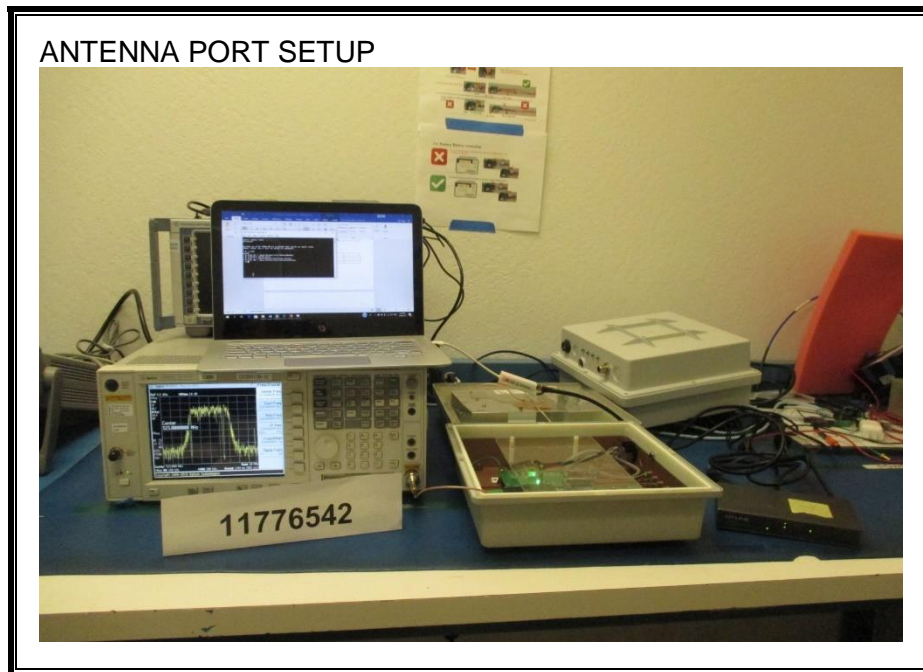

### 13. SETUP PHOTOS

#### ANTENNA PORT CONDUCTED MEASUREMENT SETUP

**RADIATED EMISSIONS BELOW 30MHz – EXTERNAL ANTENNA**

**RADIATED EMISSIONS BELOW 1GHz – EXTERNAL ANTENNA**

**RADIATED EMISSIONS ABOVE 1GHz – EXTERNAL ANTENNA**