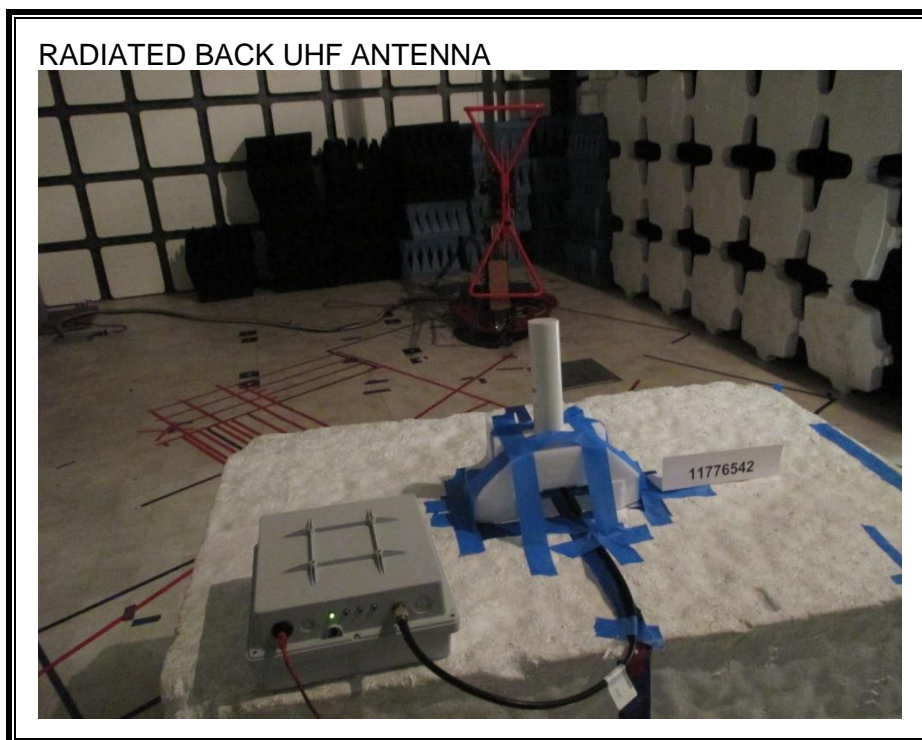

#### ANTENNA PORT CONDUCTED MEASUREMENT SETUP

**RADIATED EMISSIONS BELOW 30MHz – EXTERNAL ANTENNA**

**RADIATED EMISSIONS BELOW 1GHz – EXTERNAL ANTENNA**

**RADIATED EMISSIONS ABOVE 1GHz – EXTERNAL ANTENNA**