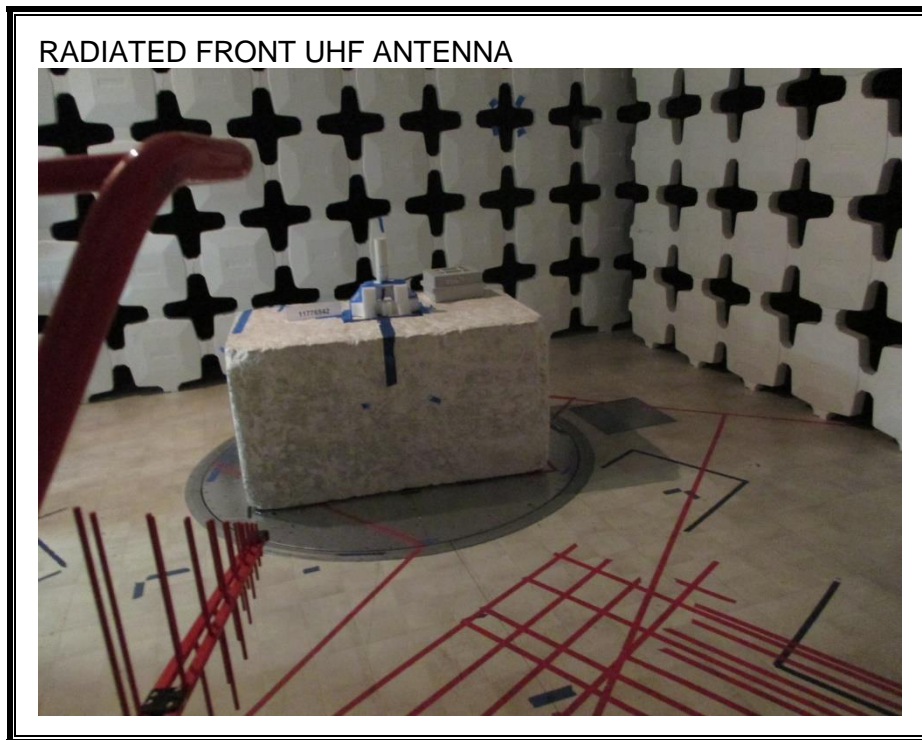

#### ANTENNA PORT CONDUCTED MEASUREMENT SETUP

**RADIATED EMISSIONS BELOW 30MHz – EXTERNAL ANTENNA**

**RADIATED EMISSIONS BELOW 1GHz – EXTERNAL ANTENNA**

**RADIATED EMISSIONS ABOVE 1GHz – EXTERNAL ANTENNA**