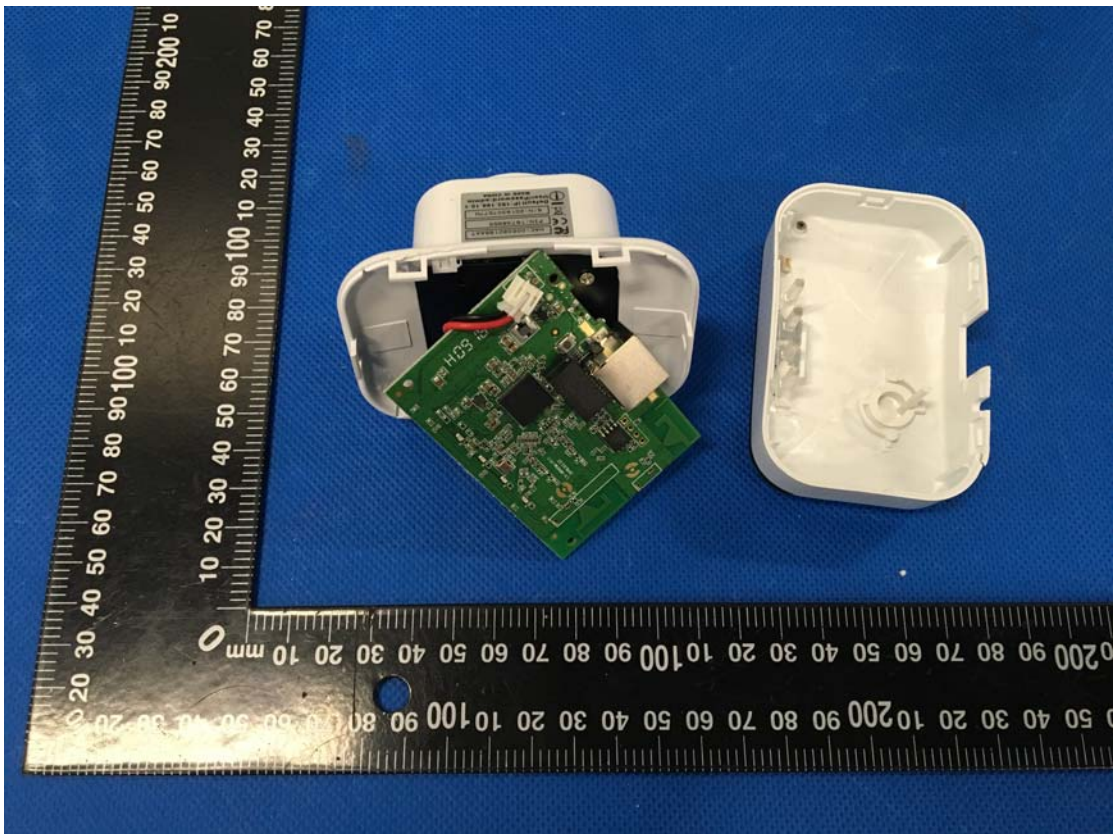

Test Model: LV-WR03

WIFI ANT.