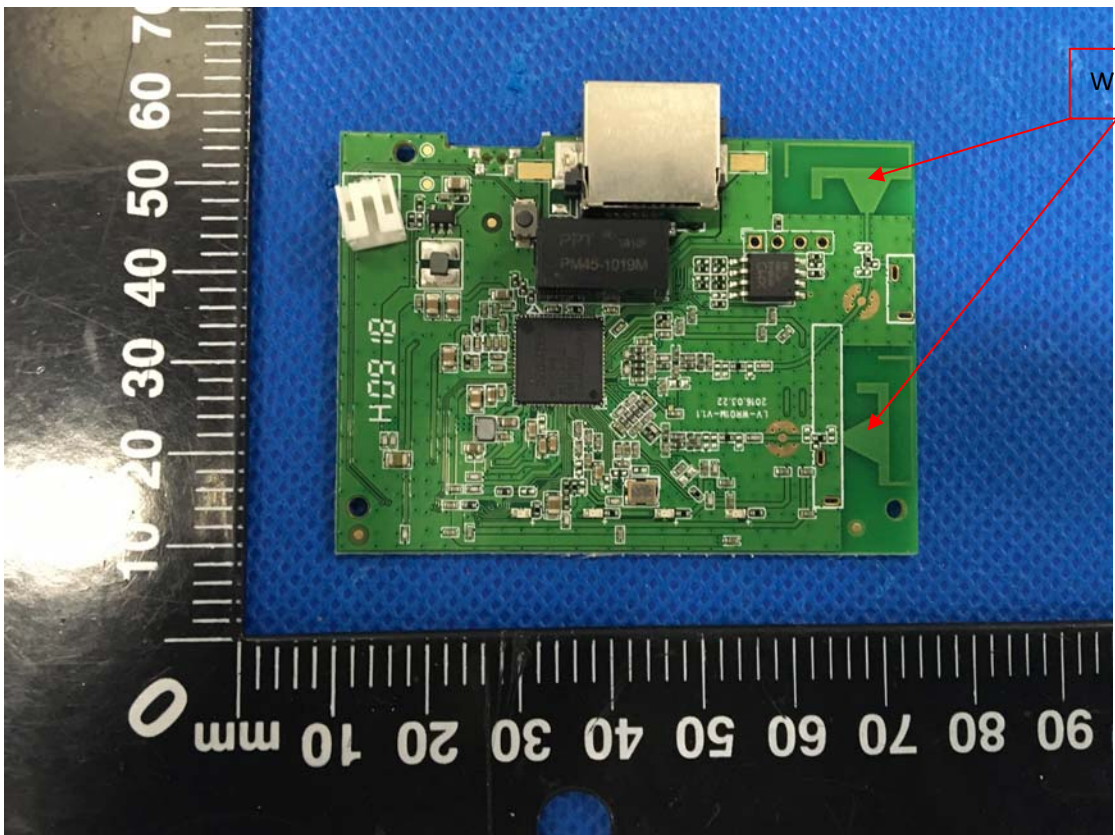

Test Model: LV-WR03

WIFI ANT.