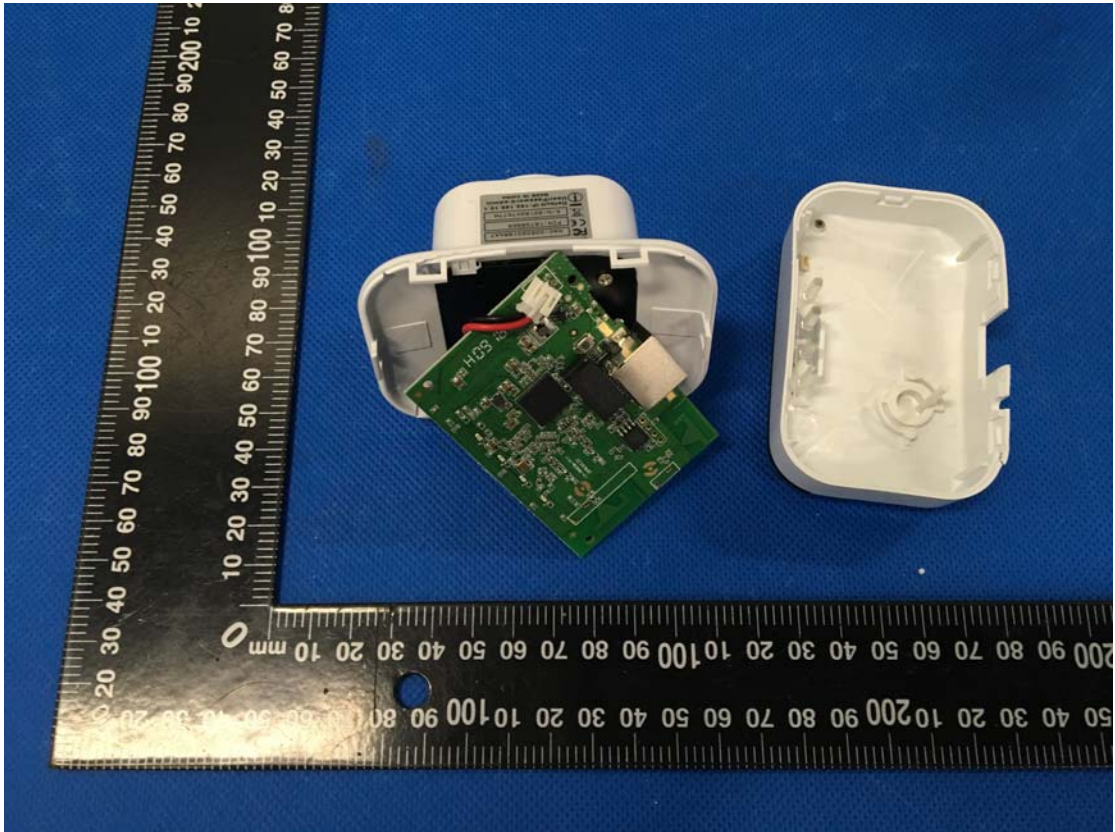

Test Model: LV-WR03

WIFI ANT.