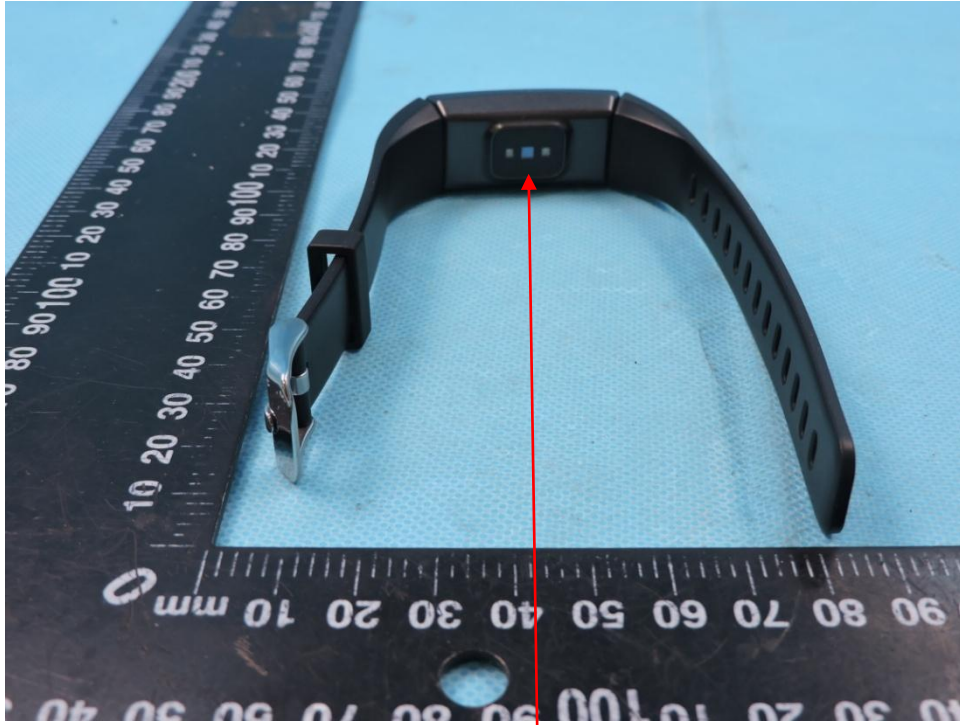

Label

W:15mm

Fitness tracker
Model name: Y39
FCC ID: 2AOQ4Y39

W:20mm

Note: The label is silk-screen on the sample