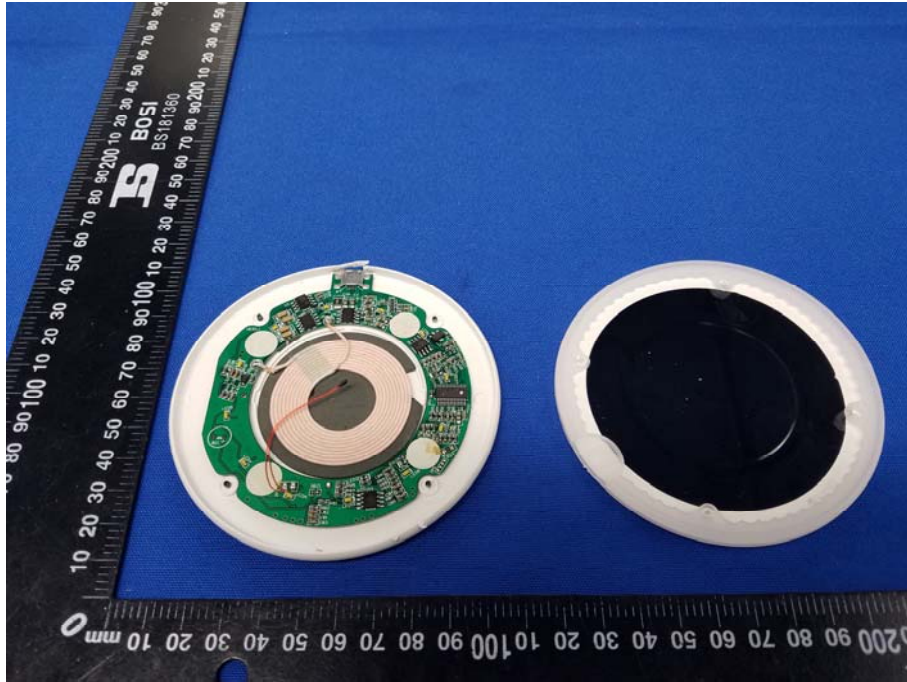

Appendix B: Photographs of EUT

Product: Wireless Charger

Model: AFD1622

Internal Photos

Antenna