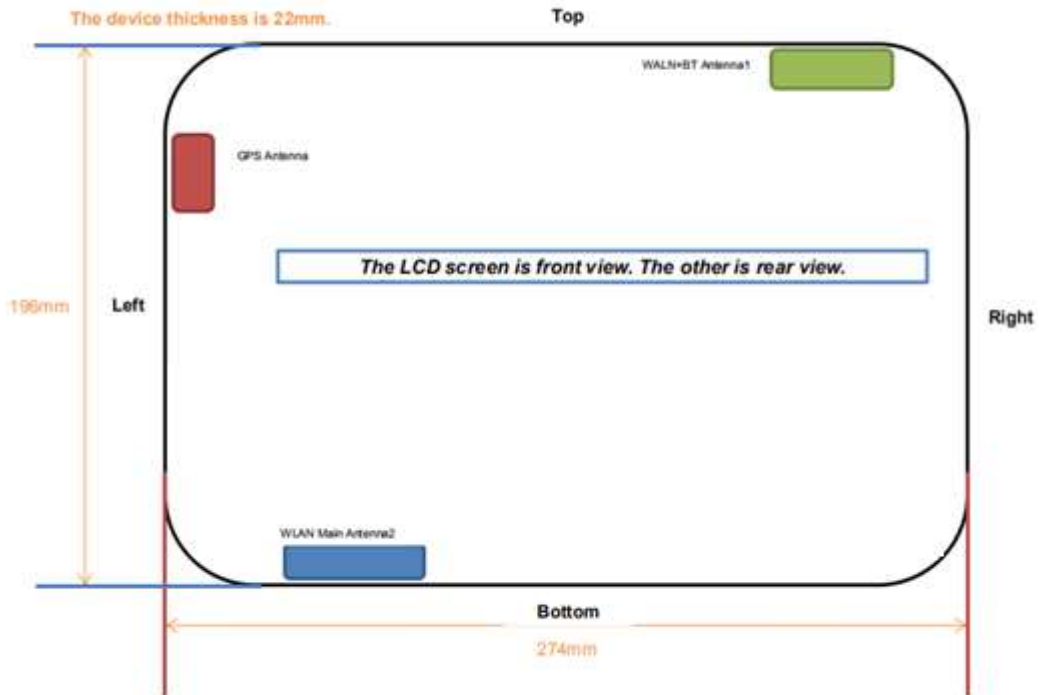

Wifi BT antenna 1

Internal 1

Wifi BT antenna 2

GPS antenna

Main chip

CPU

Camera

SSD

GPS module

WIFI BT module

WIFI antenna 2

WIFI BT antenna 1

GPS antenna