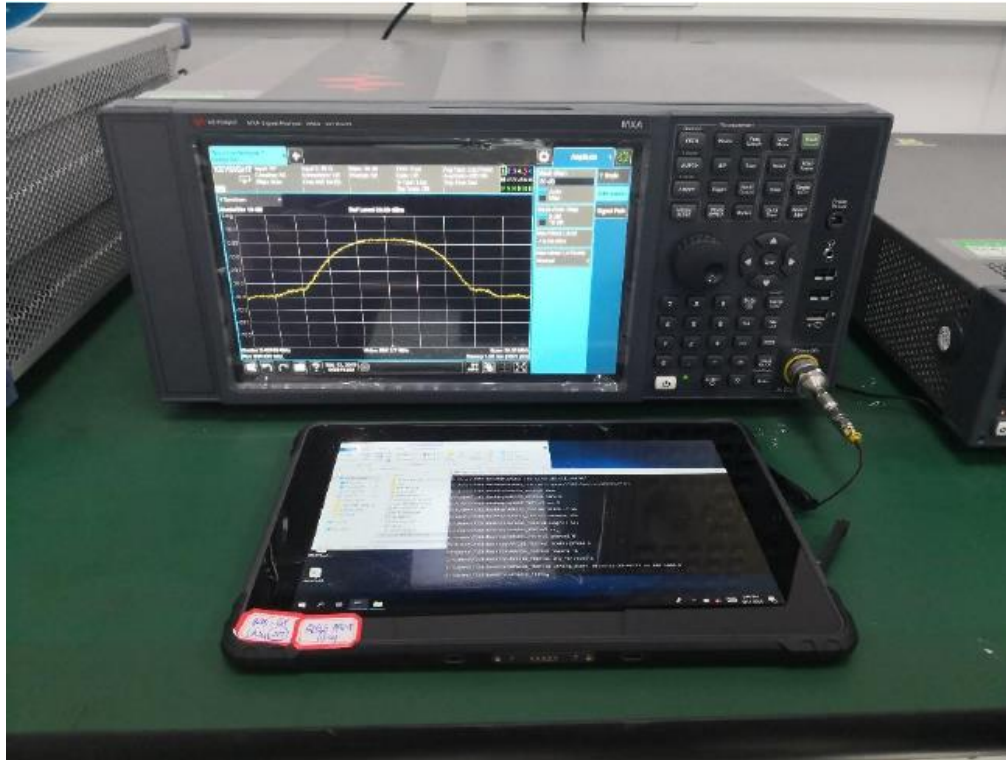

Test setup photo

Conducted Emissions

Conducted RF test at Antenna Port

Spurious Emissions below 1GHz

Below 1 GHz

Spurious Emissions above 1GHz

Above 1GHz

SAR

Rear

Top