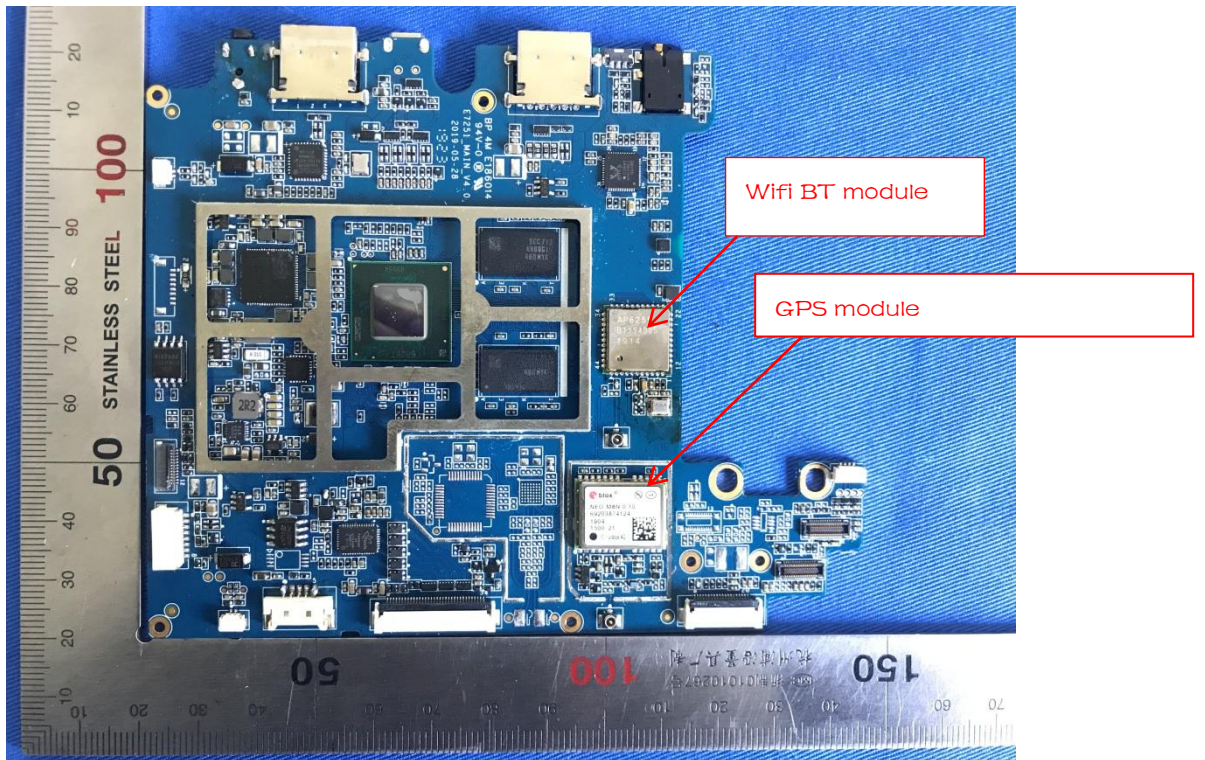

Internal 1

Mother board(Face)

WIFI and BT module name : AP6255

Mother board(Back)

External port

## Battery