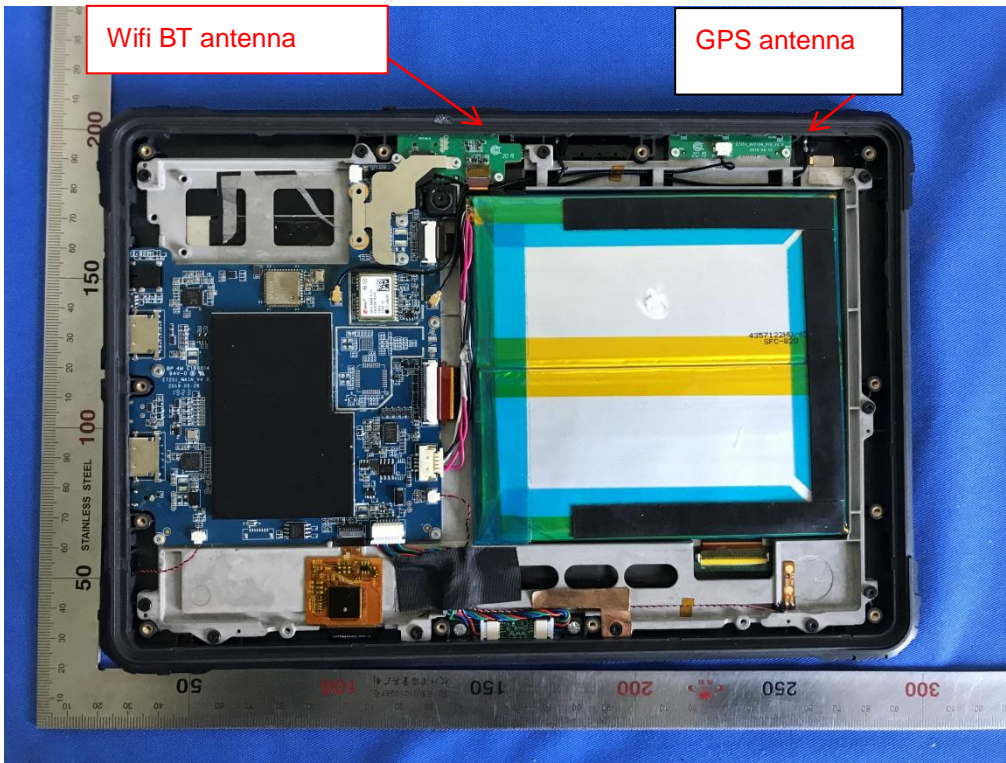

Internal 1

Mother board(Face)

WIFI and BT module name : AP6255

Mother board(Back)

External port

## Battery