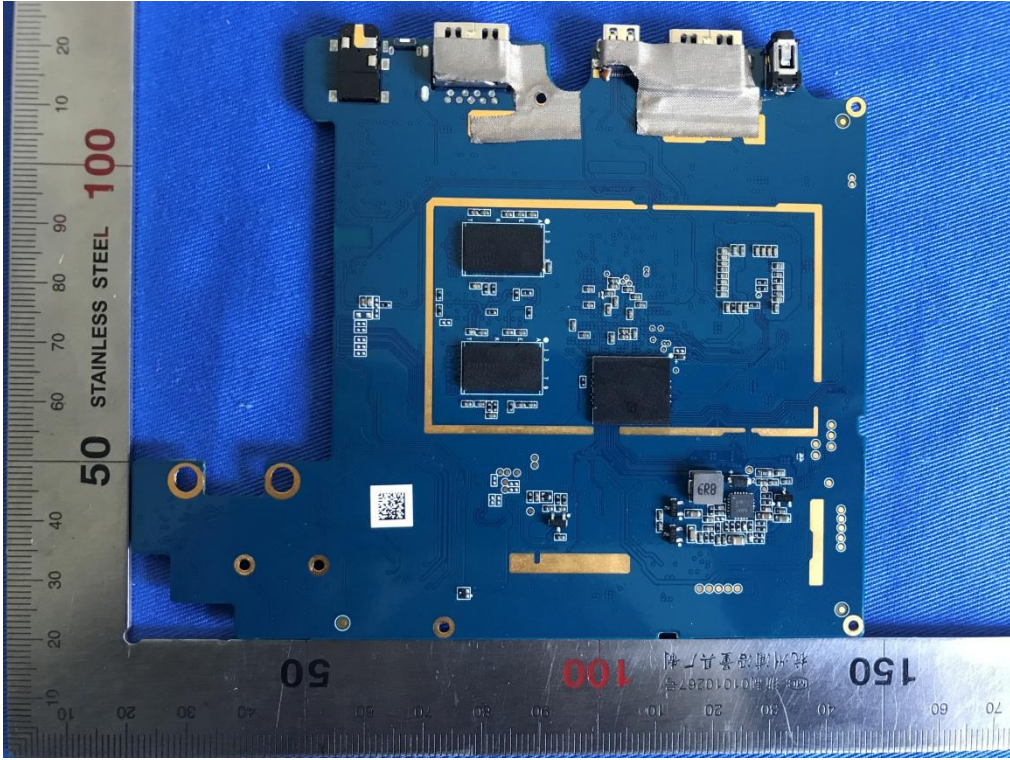

Internal 1

Mother board(Face)

WIFI and BT module name : AP6255

Mother board(Back)

External port

## Battery

## Adapter