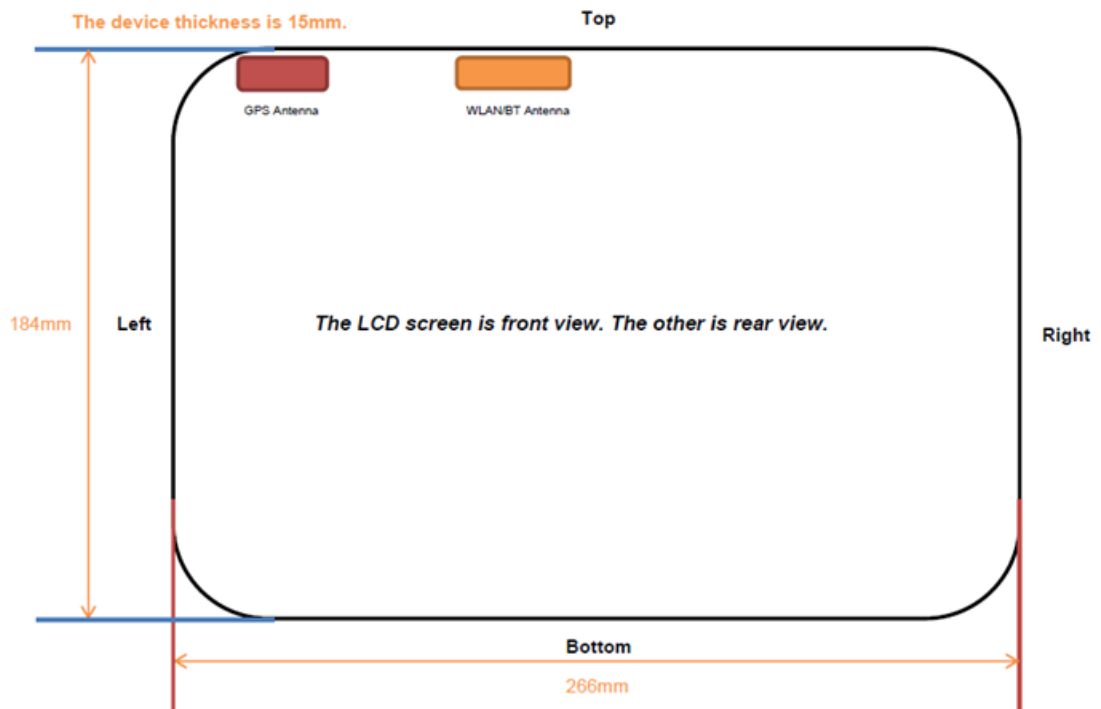

Internal 1

Mother board(Face)

WIFI and BT module name : AP6255

Mother board(Back)

External port

## Battery

## Adapter