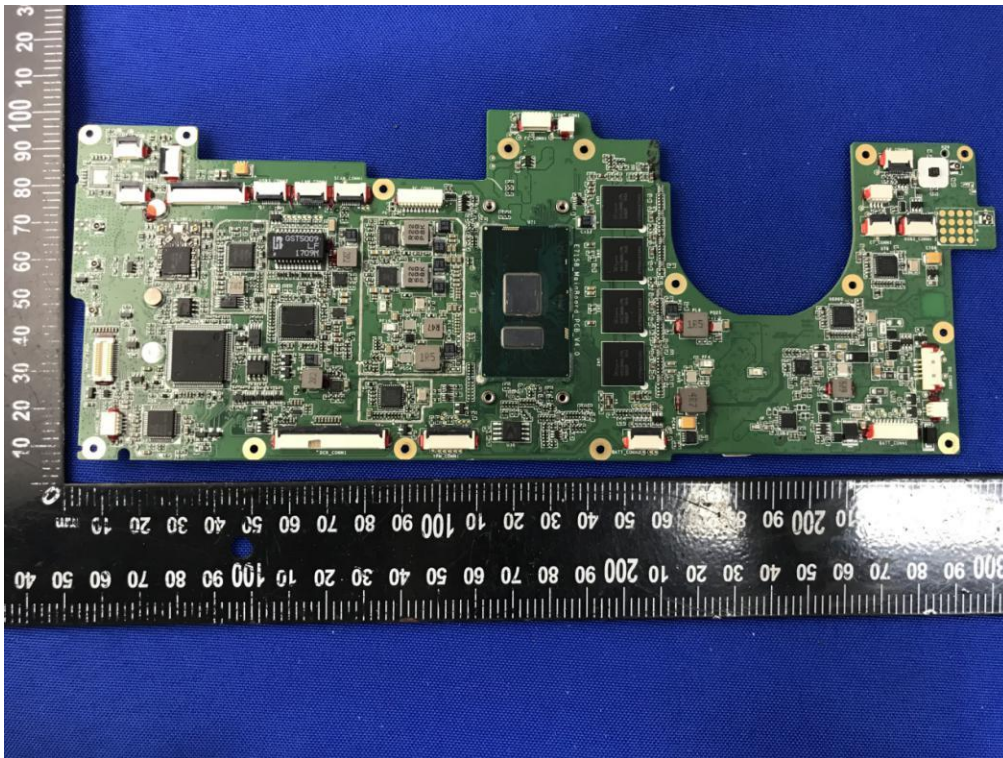

ANNEX D EUT INTERNAL PHOTOS

EUT UNCOVER VIEW

EUT UNCOVER VIEW

EUT UNCOVER VIEW

MAIN BOARD TOP VIEW (WITH SHIELDING)

MAIN BOARD REAR VIEW (WITH SHIELDING)

MAIN BOARD TOP VIEW (WITHOUT SHIELDING)

MAIN BOARD REAR VIEW (WITHOUT SHIELDING)

CLOSE-UP

CLOSE-UP

MAIN BOARD TOP VIEW

MAIN BOARD REAR VIEW

MAIN BOARD TOP VIEW (WITH SHIELDING)

MAIN BOARD TOP VIEW (WITHOUT SHIELDING)

MAIN BOARD REAR VIEW

MAIN BOARD TOP VIEW

MAIN BOARD REAR VIEW

MAIN BOARD TOP VIEW

MAIN BOARD REAR VIEW

NFC Antenna

Battery Photo (FRONT)

Battery Photo (REAR)