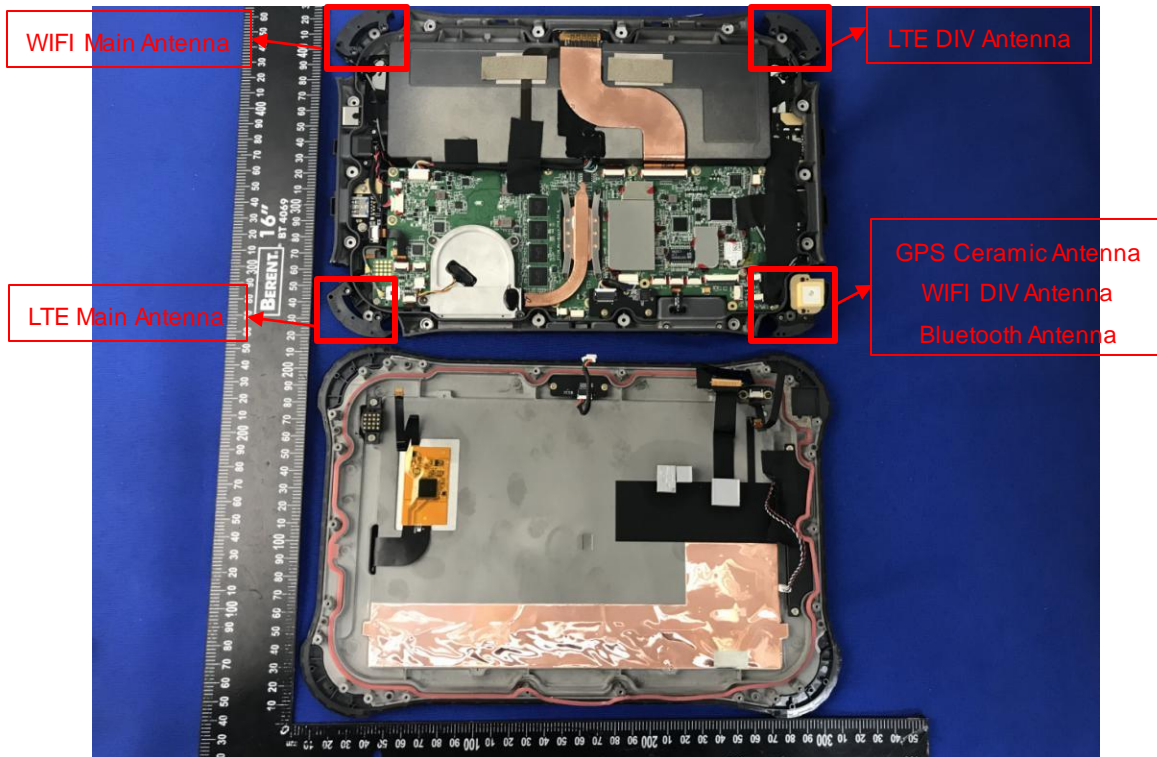

ANNEX D EUT INTERNAL PHOTOS

EUT UNCOVER VIEW

EUT UNCOVER VIEW

EUT UNCOVER VIEW

MAIN BOARD TOP VIEW (WITH SHIELDING)

MAIN BOARD REAR VIEW (WITH SHIELDING)

MAIN BOARD TOP VIEW (WITHOUT SHIELDING)

MAIN BOARD REAR VIEW (WITHOUT SHIELDING)

CLOSE-UP

CLOSE-UP

MAIN BOARD TOP VIEW

MAIN BOARD REAR VIEW

MAIN BOARD TOP VIEW (WITH SHIELDING)

MAIN BOARD TOP VIEW (WITHOUT SHIELDING)

MAIN BOARD REAR VIEW

MAIN BOARD TOP VIEW

MAIN BOARD REAR VIEW

MAIN BOARD TOP VIEW

MAIN BOARD REAR VIEW

NFC Antenna

Battery Photo (FRONT)

Battery Photo (REAR)