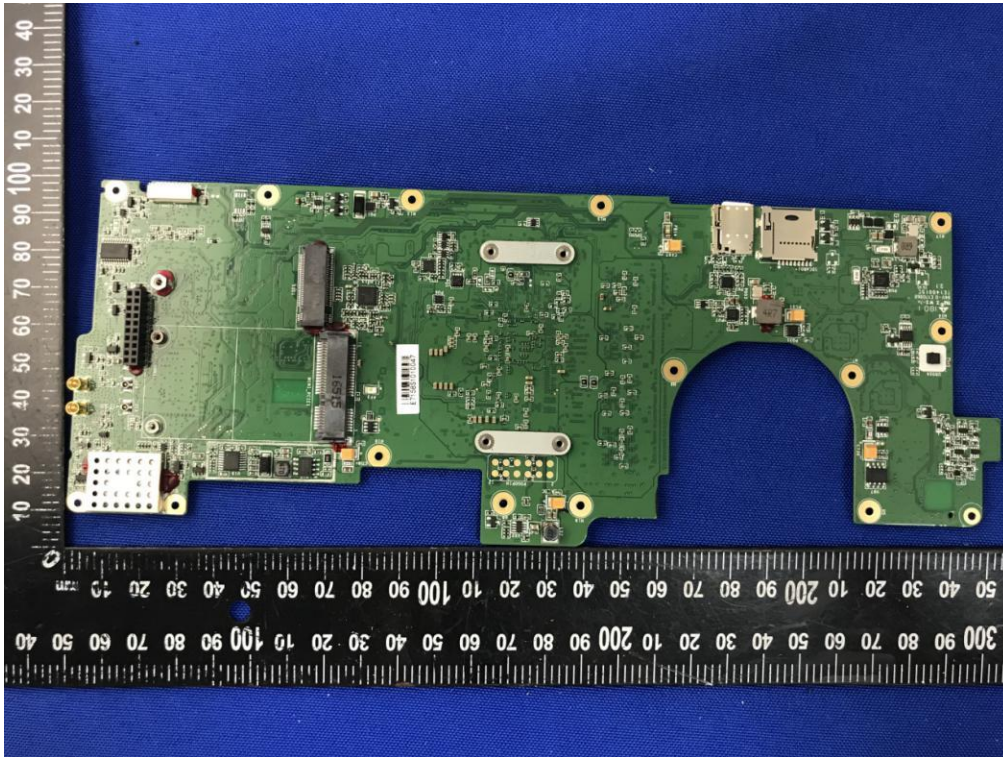

ANNEX D EUT INTERNAL PHOTOS

EUT UNCOVER VIEW

EUT UNCOVER VIEW

EUT UNCOVER VIEW

MAIN BOARD TOP VIEW (WITH SHIELDING)

MAIN BOARD REAR VIEW (WITH SHIELDING)

MAIN BOARD TOP VIEW (WITHOUT SHIELDING)

MAIN BOARD REAR VIEW (WITHOUT SHIELDING)

CLOSE-UP

CLOSE-UP

MAIN BOARD TOP VIEW

MAIN BOARD REAR VIEW

MAIN BOARD TOP VIEW (WITH SHIELDING)

MAIN BOARD TOP VIEW (WITHOUT SHIELDING)

MAIN BOARD REAR VIEW

MAIN BOARD TOP VIEW

MAIN BOARD REAR VIEW

MAIN BOARD TOP VIEW

MAIN BOARD REAR VIEW

NFC Antenna

Battery Photo (FRONT)

Battery Photo (REAR)