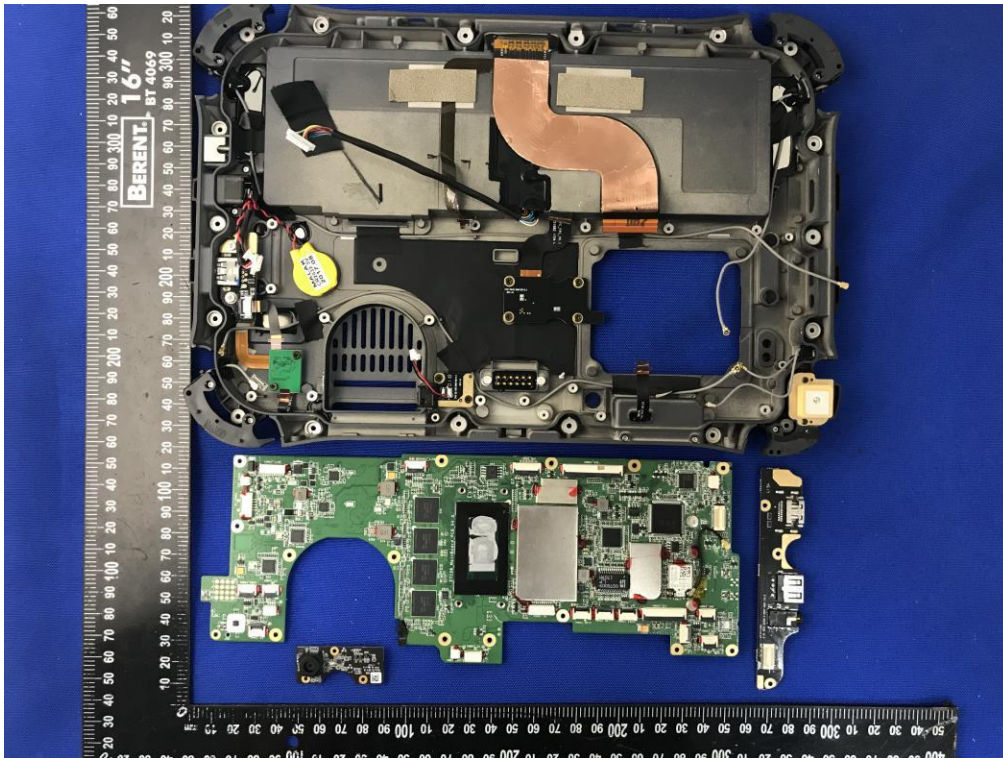

ANNEX D EUT INTERNAL PHOTOS

EUT UNCOVER VIEW

EUT UNCOVER VIEW

EUT UNCOVER VIEW

MAIN BOARD TOP VIEW (WITH SHIELDING)

MAIN BOARD REAR VIEW (WITH SHIELDING)

MAIN BOARD TOP VIEW (WITHOUT SHIELDING)

MAIN BOARD REAR VIEW (WITHOUT SHIELDING)

CLOSE-UP

CLOSE-UP

MAIN BOARD TOP VIEW

MAIN BOARD REAR VIEW

MAIN BOARD TOP VIEW (WITH SHIELDING)

MAIN BOARD TOP VIEW (WITHOUT SHIELDING)

MAIN BOARD REAR VIEW

MAIN BOARD TOP VIEW

MAIN BOARD REAR VIEW

MAIN BOARD TOP VIEW

MAIN BOARD REAR VIEW

NFC Antenna

Battery Photo (FRONT)

Battery Photo (REAR)