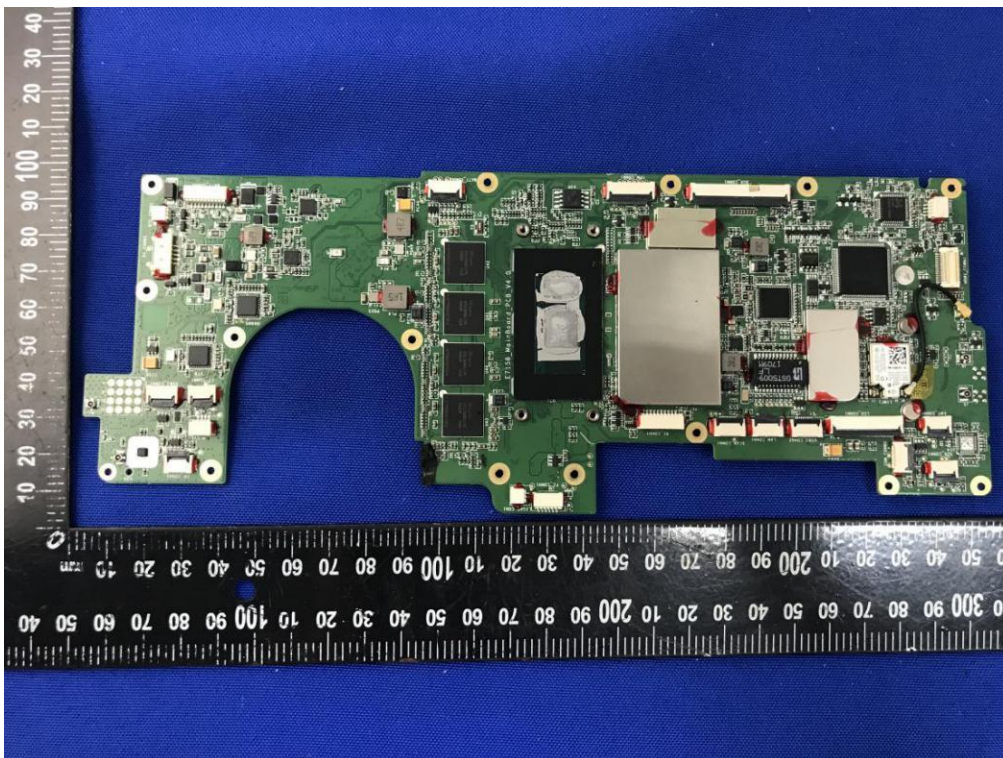

ANNEX D EUT INTERNAL PHOTOS

EUT UNCOVER VIEW

EUT UNCOVER VIEW

EUT UNCOVER VIEW

MAIN BOARD TOP VIEW (WITH SHIELDING)

MAIN BOARD REAR VIEW (WITH SHIELDING)

MAIN BOARD TOP VIEW (WITHOUT SHIELDING)

MAIN BOARD REAR VIEW (WITHOUT SHIELDING)

CLOSE-UP

CLOSE-UP

MAIN BOARD TOP VIEW

MAIN BOARD REAR VIEW

MAIN BOARD TOP VIEW (WITH SHIELDING)

MAIN BOARD TOP VIEW (WITHOUT SHIELDING)

MAIN BOARD REAR VIEW

MAIN BOARD TOP VIEW

MAIN BOARD REAR VIEW

MAIN BOARD TOP VIEW

MAIN BOARD REAR VIEW

NFC Antenna

Battery Photo (FRONT)

Battery Photo (REAR)