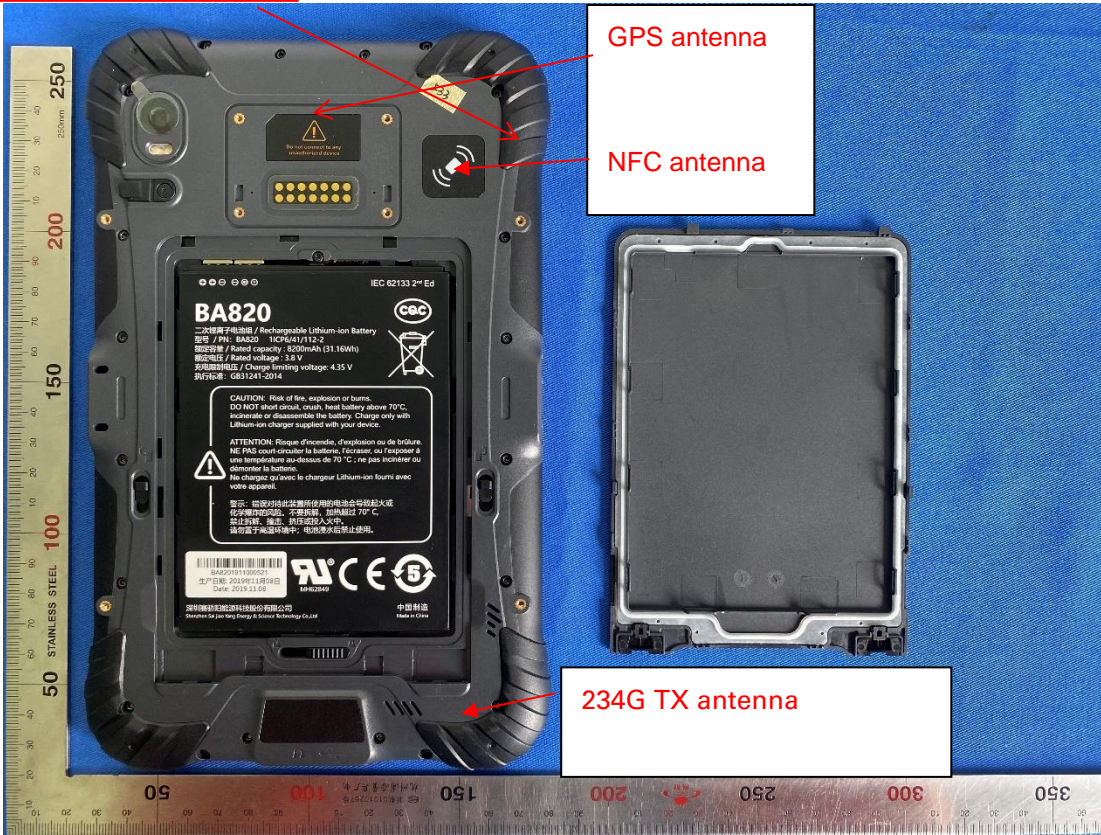

Wifi BT antenna

Internal 1

234G chip

50 STAINLESS STEEL 100

50

50

100

杭州浦沿量具厂制