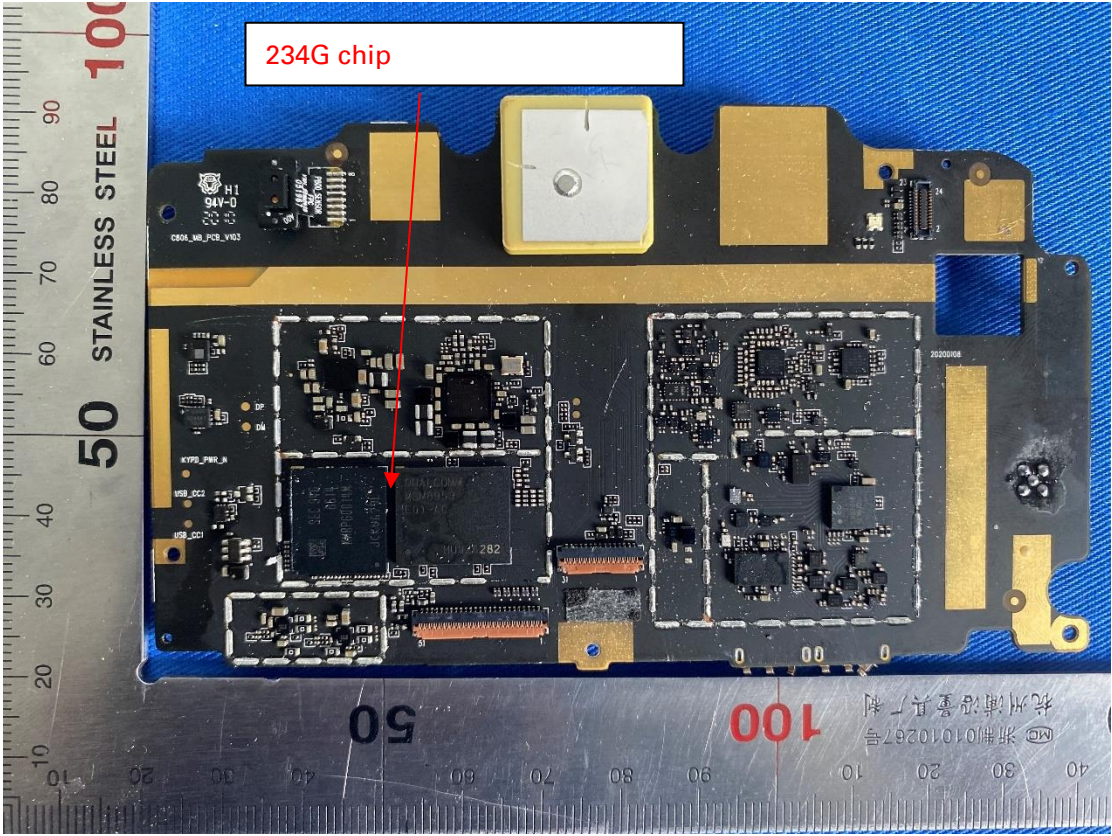

Wifi BT antenna

Internal 1

234G chip

50 STAINLESS STEEL 100

50

50

100

杭州浦沿量具厂制