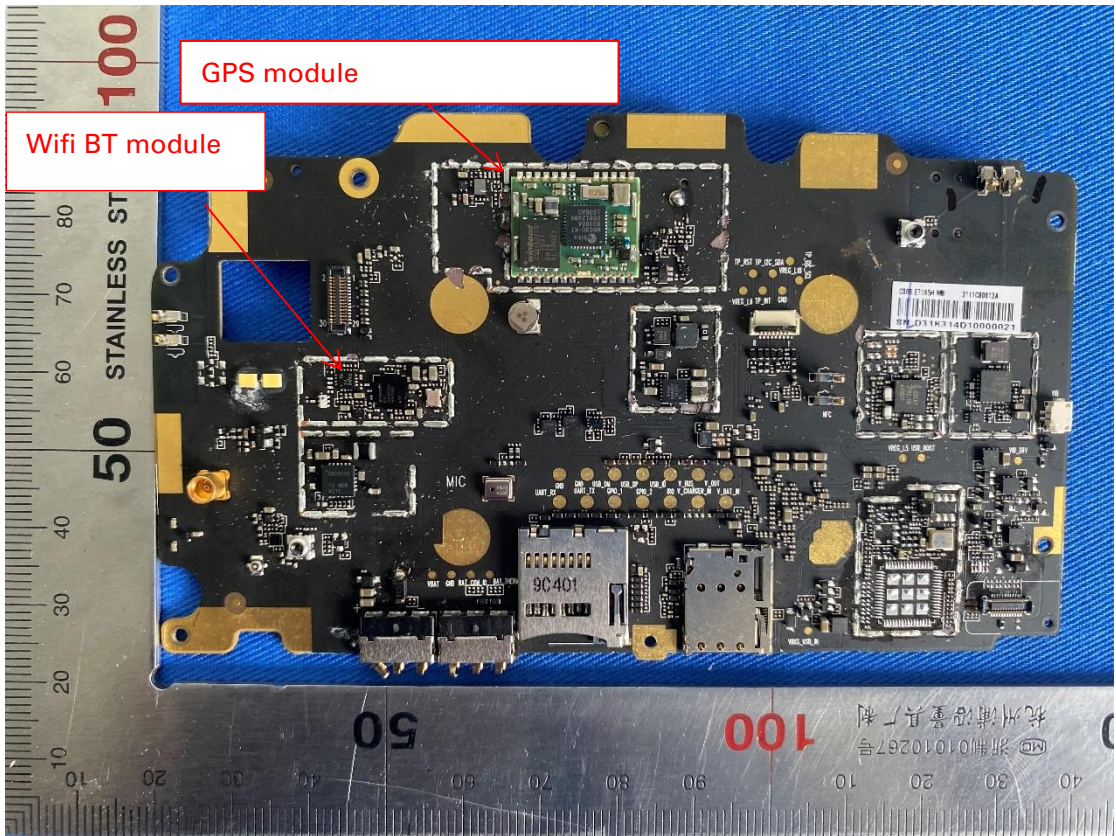

Wifi BT antenna

Internal 1

234G chip

50 STAINLESS STEEL 100

50

50

100

杭州浦沿量具厂制