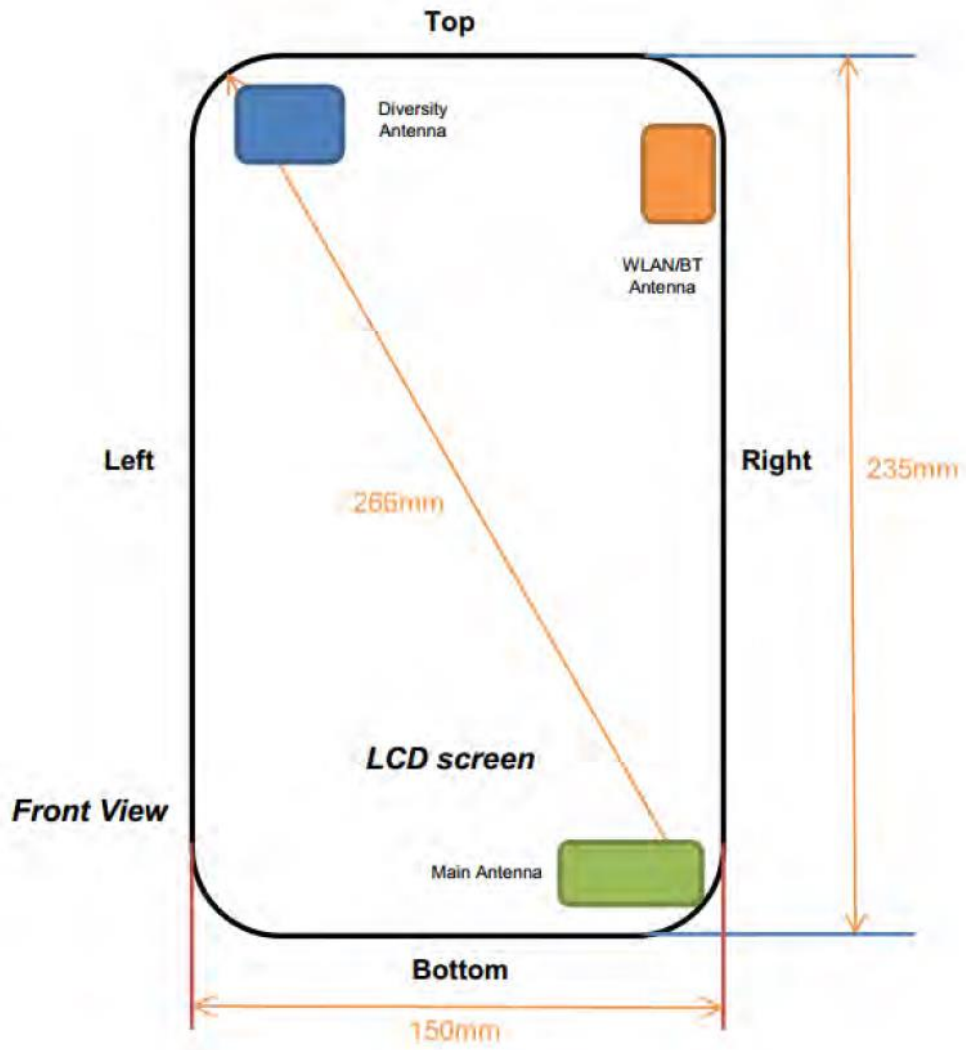

Wifi BT antenna

Internal 1

234G chip

50 STAINLESS STEEL 100

50

50

100

杭州浦沿量具厂制