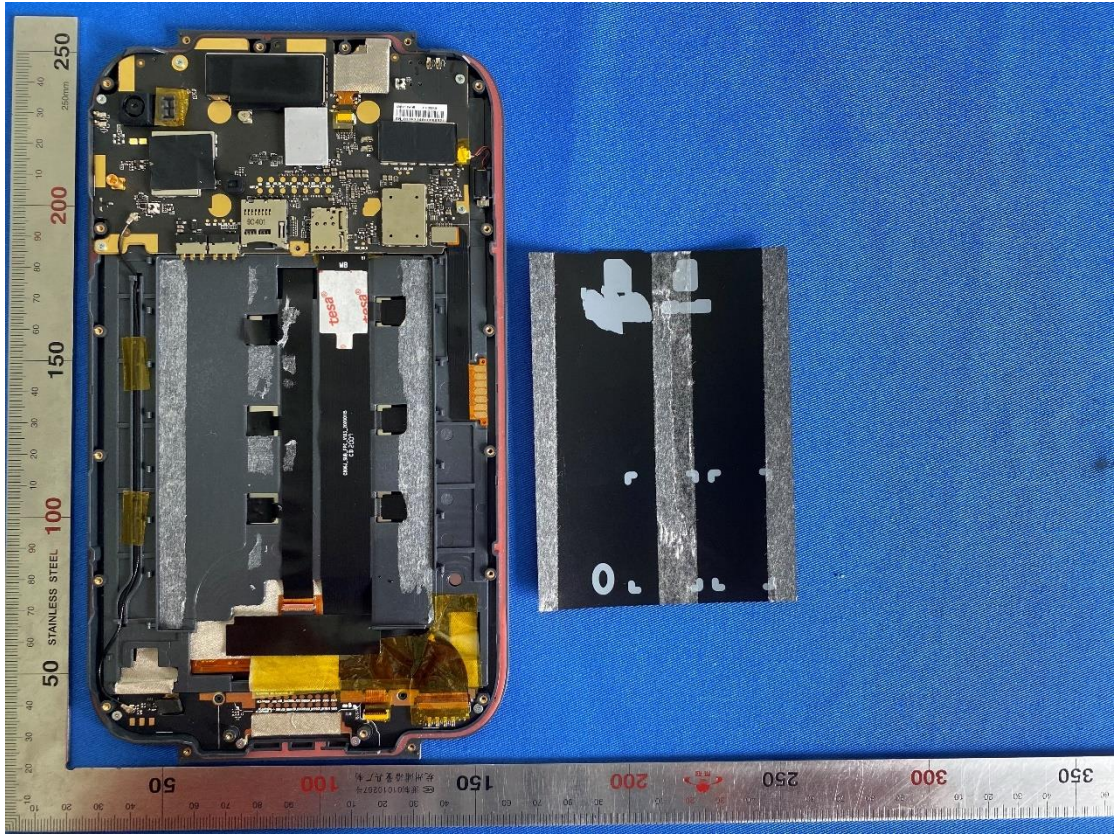

Wifi BT antenna

Internal 1

234G chip

50 STAINLESS STEEL 100

50

50

100

杭州浦沿量具厂制