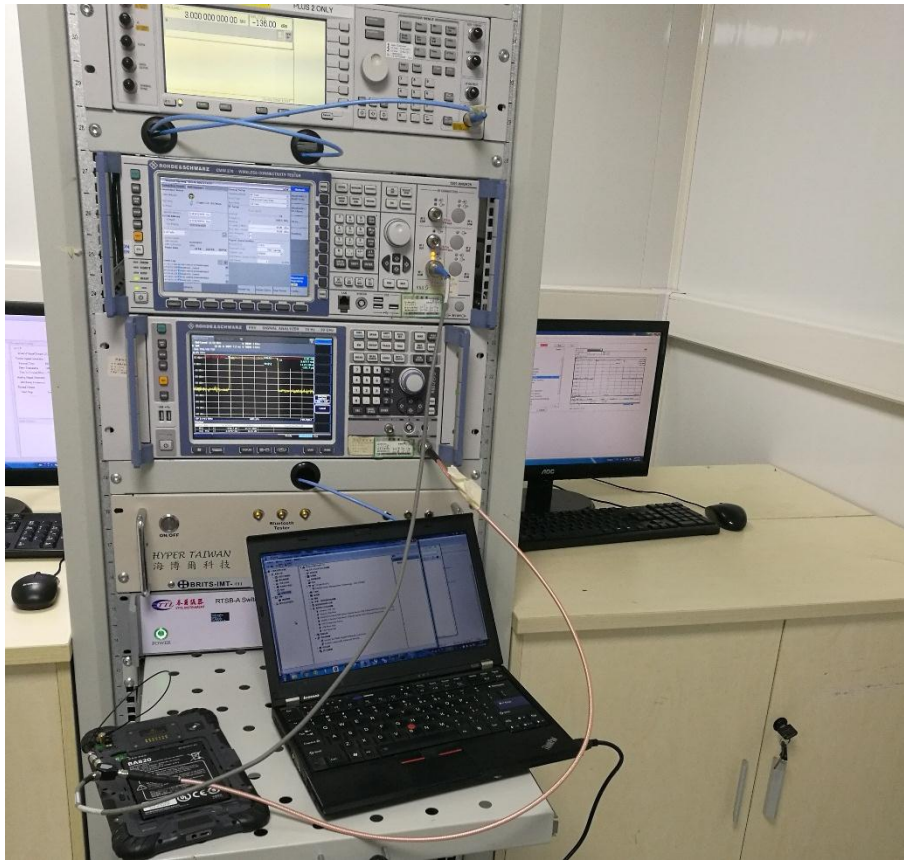

2 Conducted Test Photo

Conducted Test-BT3.0