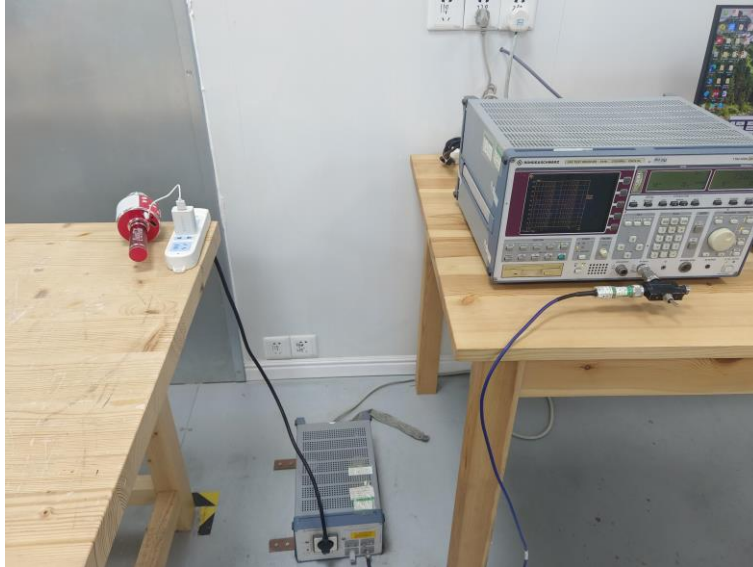

Product Name: KARAOKE MICROPHONE

Model No.: 24365

Test Setup Photo

Radiated Emission

Conducted Emission

-----End-----