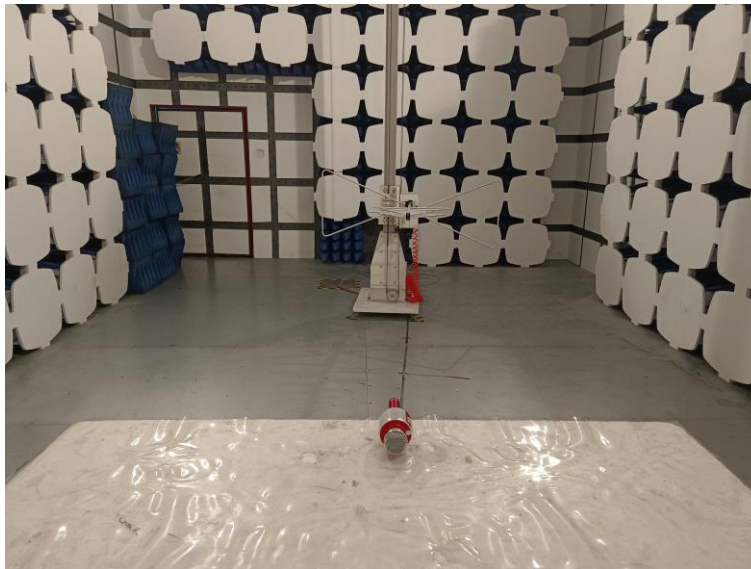

Product Name: KARAOKE MICROPHONE

Model No.: 24365

Test Setup Photo

Radiated Emission

Conducted Emission

-----End-----