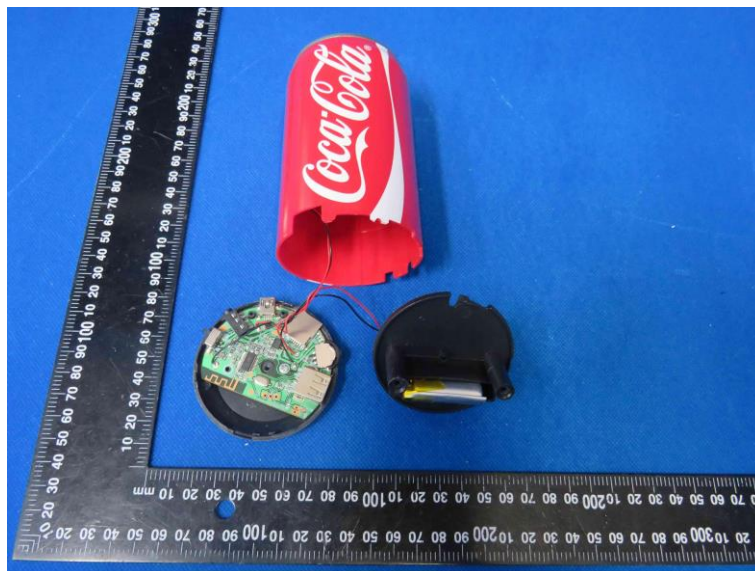

Product Name: SPEAKER CAN KO BLUETOOTH

Model No.: 24278

EUT Constructional Details

Internal Photo

-----End-----