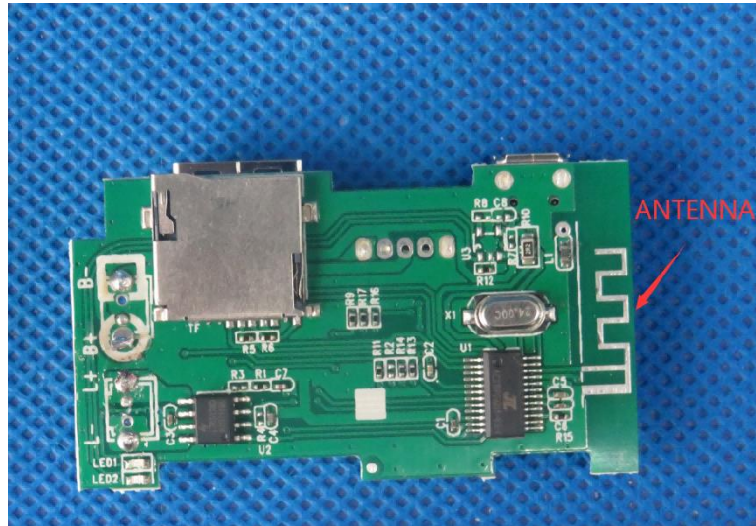

Product Name: Wireless Speaker

Model No.: Coke-24270

EUT Constructional Details

Internal Photo

-----End-----