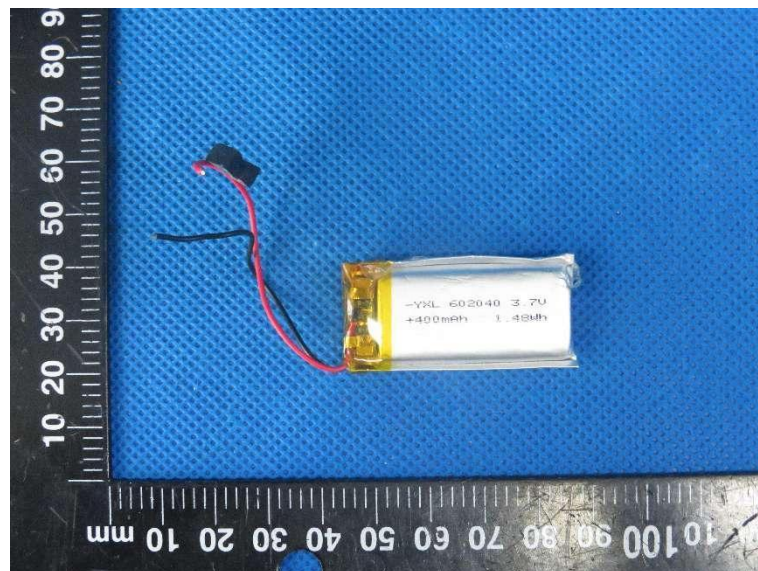

Product Name: Wireless Speaker

Model No.: Coke-24270

EUT Constructional Details

Internal Photo

-----End-----