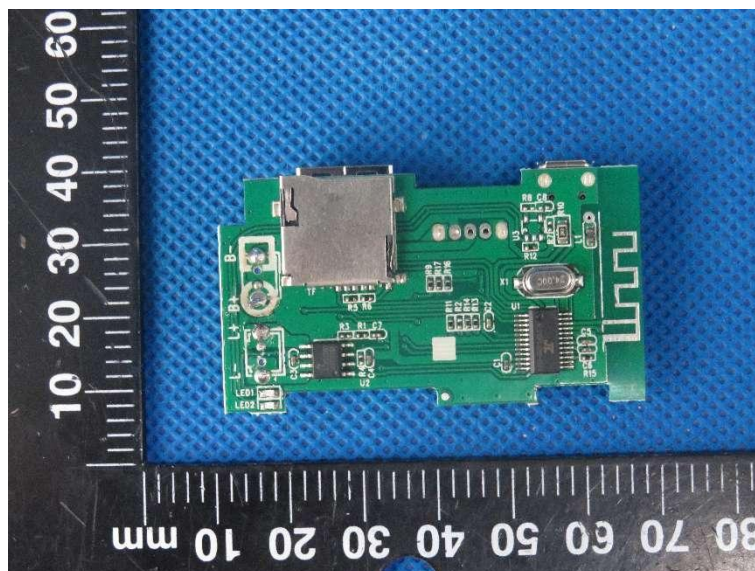

Product Name: Wireless Speaker

Model No.: Coke-24270

EUT Constructional Details

Internal Photo

-----End-----