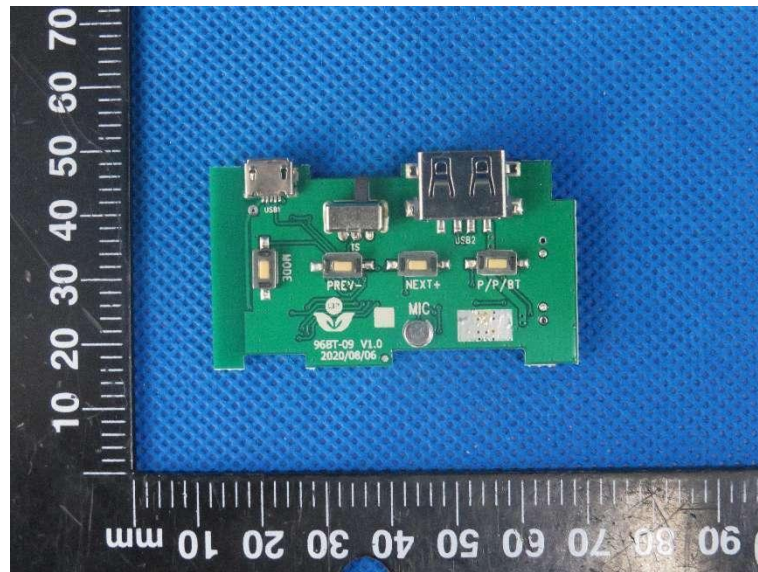

Product Name: Wireless Speaker

Model No.: Coke-24270

EUT Constructional Details

Internal Photo

-----End-----